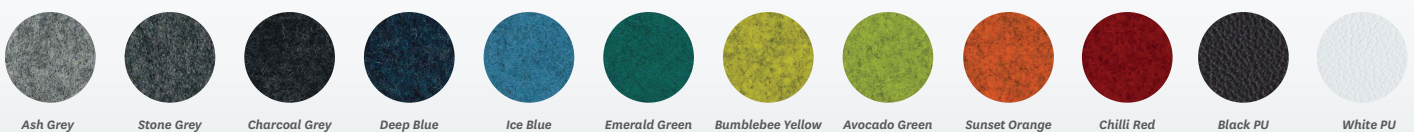

# Luna

Visitor seating

10  
Year  
GUARANTEE

100  
KG  
RATING

3+  
Hour  
COMFORT

**FLEXIBLE  
POLYPROPYLENE**  
shell is available in  
Black or White.

Seat cushion upholstered in  
**HIGH QUALITY MOTION FELT**  
or Black and White PU.

The Luna stool and chair  
combines modern and retro  
for the **INFORMAL ZONE** or  
**SMALL MEETING AREA**.

Choose either **STEEL LEGS  
WITH CASTORS** or an **OAK  
FRAME** (Stool oak only).

motionoffice®

Steel legs available in Black or White powdercoat finish with 60mm castors.

Oak legs available for both chair and stool options.