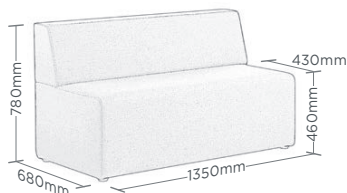

SEATTLE PLUS

MODULAR SEATING

Seattle Plus is made in New Zealand of sustainable pine timber and high-resilience foam upholstery. Its robust construction is subtly contoured to provide support. The eight versatile modules provide endless possibilities to create and define breakout, collaborative, education, and community spaces.

CORNER

Seattle Plus is featured here in Sumi Kama and Sumi Seto, high-durability wool fabric. Seattle Plus is upholstered to order in the fabric of your choice.

10YR
WARRANTY

140KG
RECOMMENDED
MAXIMUM
USER WEIGHT

GREENGUARD
GOLD CERTIFIED*

MADE IN
NEW ZEALAND

workspacedirect
for an office space to love! .co.nz

0800 908 000

sales@workspacedirect.co.nz

www.workspacedirect.co.nz