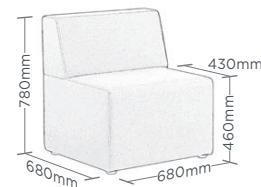

SEATTLE PLUS

MODULAR SEATING

Seattle Plus is made in New Zealand of sustainable pine timber and high-resilience foam upholstery. Its robust construction is subtly contoured to provide support. The eight versatile modules provide endless possibilities to create and define breakout, collaborative, education, and community spaces.

WIDE CORNER

2-SEATER

Seattle Plus is featured here in Sumi Kama and Sumi Seto, high-durability wool fabric. Seattle Plus is upholstered to order in the fabric of your choice.

10YR
WARRANTY

140KG
RECOMMENDED
MAXIMUM
USER WEIGHT

GREENGUARD
GOLD CERTIFIED*

MADE IN
NEW ZEALAND

workspacedirect
for an office space to love! .co.nz

0800 908 000

sales@workspacedirect.co.nz

www.workspacedirect.co.nz