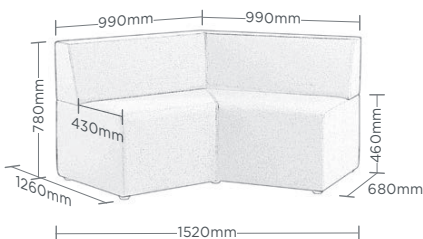

SEATTLE PLUS

MODULAR SEATING

Seattle Plus is made in New Zealand of sustainable pine timber and high-resilience foam upholstery. Its robust construction is subtly contoured to provide support. The eight versatile modules provide endless possibilities to create and define breakout, collaborative, education, and community spaces.

SINGLE

Seattle Plus is featured here in Sumi Kama and Sumi Seto, high-durability wool fabric. Seattle Plus is upholstered to order in the fabric of your choice.

10YR
WARRANTY

140KG
RECOMMENDED
MAXIMUM
USER WEIGHT

GREENGUARD
GOLD CERTIFIED*

MADE IN
NEW ZEALAND

workspacedirect
for an office space to love! .co.nz

0800 908 000

sales@workspacedirect.co.nz

www.workspacedirect.co.nz