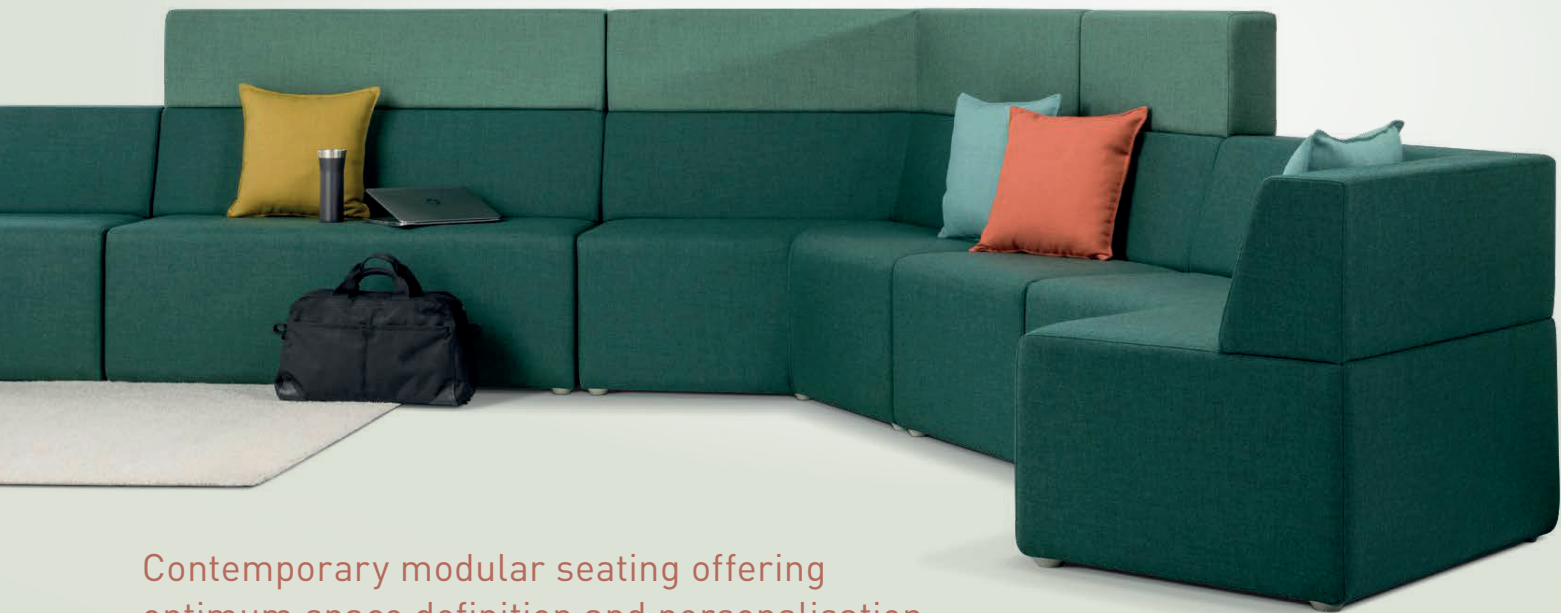

SEATTLE PLUS

MODULAR SEATING

Contemporary modular seating offering optimum space definition and personalisation.

MAKE A

SPACE

DIVIDE A

SPACE

workspacedirect
for an office space to love! .co.nz

0800 908 000

sales@workspacedirect.co.nz

www.workspacedirect.co.nz

SEATTLE PLUS

MODULAR SEATING

Seattle Plus is made in New Zealand of sustainable pine timber and high-resilience foam upholstery. Its robust construction is subtly contoured to provide support. The eight versatile modules provide endless possibilities to create and define breakout, collaborative, education, and community spaces.

WIDE CORNER

SINGLE

2-SEATER

CORNER

HIGH BACK WIDE CORNER

HIGH BACK SINGLE

HIGH BACK 2-SEATER

HIGH BACK CORNER

Seattle Plus is featured here in Sumi Kama and Sumi Seto, high-durability wool fabric. Seattle Plus is upholstered to order in the fabric of your choice.

10YR
WARRANTY

140KG
RECOMMENDED
MAXIMUM
USER WEIGHT