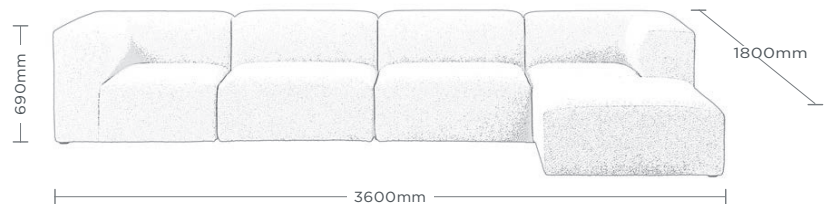

District is upholstered to order in the fabric of your choice.

10YR

10-YEAR WARRANTY

160KG

RECOMMENDED MAXIMUM USER WEIGHT

GREENGUARD GOLD CERTIFIED*

MADE IN NEW ZEALAND

*Product Certified for Low Chemical Emissions. UL.com/GG UL2818