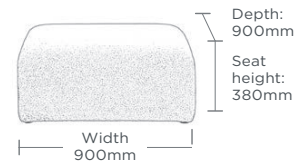

SINGLE

OTTOMAN

Taking inspiration from pared-back residential styling, District features the highest levels of comfort and versatility. The three modular units can be configured in multiple ways to create your perfect personalised breakout or lounge space.