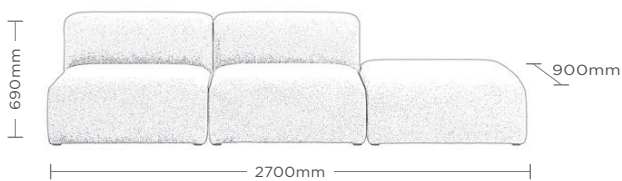

District is upholstered to order in the fabric of your choice.

10YR

10-YEAR WARRANTY

160KG

RECOMMENDED MAXIMUM USER WEIGHT

GREENGUARD GOLD CERTIFIED*

MADE IN NEW ZEALAND

*Product Certified for Low Chemical Emissions. UL.com/GG UL2818