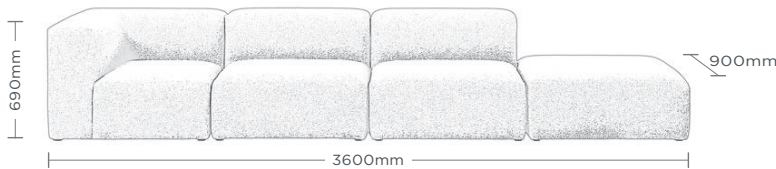

District is upholstered to order in the fabric of your choice.

10YR

10-YEAR WARRANTY

160KG

RECOMMENDED MAXIMUM USER WEIGHT

GREENGUARD GOLD CERTIFIED*

MADE IN NEW ZEALAND

*Product Certified for Low Chemical Emissions. UL.com/GG UL2818