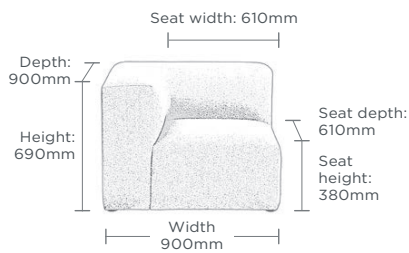

DELUXE-COMFORT
MODULAR SOFT SEATING.

DISTRICT

MODULAR SEATING

CORNER