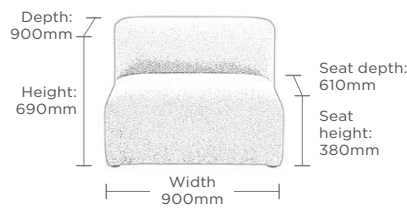

SINGLE

OTTOMAN

Taking inspiration from pared-back residential styling, District features the highest levels of comfort and versatility. The three modular units can be configured in multiple ways to create your perfect personalised breakout or lounge space.