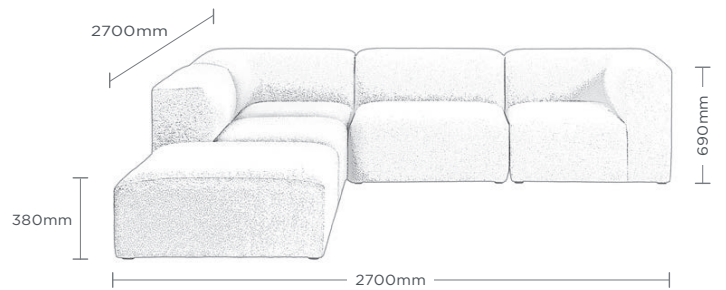

District is upholstered to order in the fabric of your choice.

10YR

10-YEAR WARRANTY

160KG

RECOMMENDED MAXIMUM USER WEIGHT

GREENGUARD GOLD CERTIFIED*

MADE IN NEW ZEALAND

*Product Certified for Low Chemical Emissions. UL.com/GG UL2818