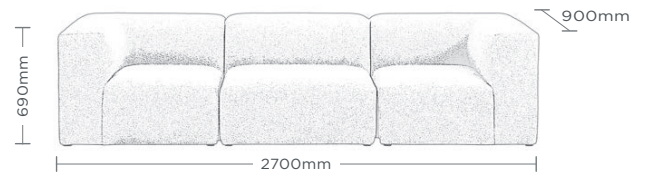

District is upholstered to order in the fabric of your choice.

10YR

10-YEAR WARRANTY

160KG

RECOMMENDED MAXIMUM USER WEIGHT

GREENGUARD GOLD CERTIFIED*

MADE IN NEW ZEALAND

*Product Certified for Low Chemical Emissions. UL.com/GG UL2818