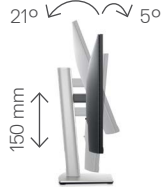

Power Consumption Stand by / Sleep

Less than 0.3W

Dimensions (with stand)

Height	496.11 mm (19.53 inches)
Width	537.80 mm (21.17 inches)
Depth	179.57 mm (7.07 inches)

Weight

Weight (panel only - for VESA mount/ no cables)	3.81 kg (8.40 lb)
Weight (monitor and cables with stand)	6.00 kg (13.23 lb)
Weight (with packaging)	8.38 kg (18.47 lb)

Adjustability and connectivity

DELL 24 USB-C HUB MONITOR | P2422HE

Easily adjust the panel to your preferred viewing position.

Back view -
Cable management slot

Tilt and height adjustable

Pivot

Swivel

Connectivity