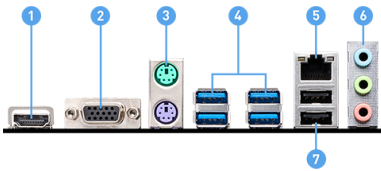

EZ Debug LED

Easiest way to troubleshoot.

Frozr AI Cooling

Detect CPU & GPU temperatures and automatically adjust system fan duty to a proper value.

Memory Boost

Advanced technology to deliver pure data signals for the best performance, stability and compatibility.

Core Boost

With premium layout and fully digital power design to support more cores and provide better performance.

CONNECTIONS

1. HDMI™
2. VGA
3. Keyboard/Mouse
4. USB 3.2 Gen 1 5Gbps (Type-A)
5. LAN port
6. Audio connectors
7. USB 2.0