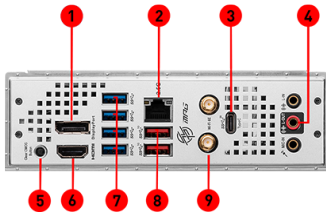

CONNECTIONS

1. Display Port	2. 2.5G LAN
3. USB 3.2 Gen 2x2 20Gbps (Type-C)	4. Audio Connectors
5. Clear CMOS	6. HDMI™
7. USB 3.2 Gen 1 5Gbps (Type-A)	8. USB 3.2 Gen 2 10Gbps (Type-A)
9. Wi-Fi / Bluetooth