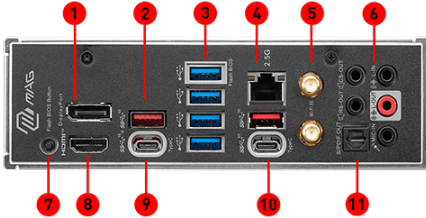

## CONNECTIONS

- |                                  |                                   |
|----------------------------------|-----------------------------------|
| 1. Display Port                  | 2. USB 3.2 Gen 2 10Gbps (Type-A)  |
| 3. USB 3.2 Gen 2 5Gbps (Type-A)  | 4. 2.5G LAN                       |
| 5. Wi-Fi / Bluetooth             | 6. HD Audio Connectors            |
| 7. Flash BIOS Button             | 8. HDMI™                          |
| 9. USB 3.2 Gen 2 10Gbps (Type-C) | 10. USB 3.2 Gen 2 20Gbps (Type-C) |
| 11. Optical S/PDIF-Out           |                                   |