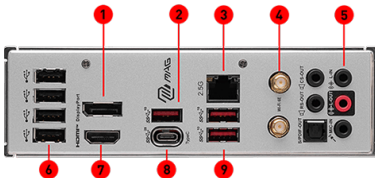

CONNECTIONS

1. Display Port
2. USB 3.2 Gen 2 10Gbps (Type-A)
3. 2.5G LAN
4. Wi-Fi / Bluetooth
5. Audio Connectors
6. USB 2.0 (Type-A)
7. HDMI™
8. USB 3.2 Gen 2x2 20Gbps (Type-C)
9. USB 3.2 Gen 2 10Gbps (Type-A)