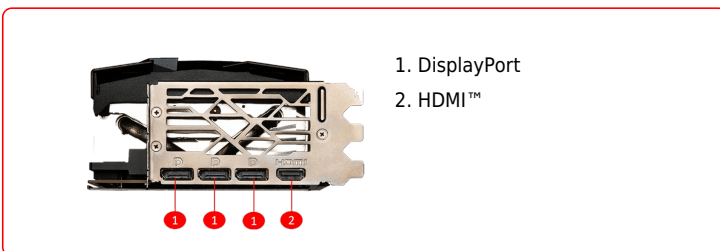

SPECIFICATIONS

Model Name	GeForce RTX™ 4090 SUPRIM X 24G
Graphics Processing Unit	NVIDIA® GeForce RTX™ 4090
Cores	16384 Units
Memory	24GB GDDR6X
Power connectors	16-pin x 1
Bus Standard	PCI Express® Gen 4
Memory Interface	384-bit
Core Clocks	Extreme Performance: 2640 MHz (MSI Center) Boost: 2625 MHz (GAMING & SILENT Mode)
Memory Speed	21 Gbps
Maximum Displays	4
Digital Maximum Resolution	7680 x 4320
Power consumption (W)	Silent mode: 450W Gaming mode: 480W
HDCP Support	Y
Output	DisplayPort x 3 (v1.4a) HDMI™ x 1 (Supports 4K @120Hz HDR, 8K@60Hz HDR, and Variable Refresh Rate as specified in HDMI™ 2.1a)
Recommended Power Supply (W)	1000W (Min. 850W)
DirectX Version Support	12 Ultimate
OpenGL Version Support	4.6
Card Dimension(mm)	336 x 142 x 78 mm
Weight	2413g / 3636g

CONNECTIONS

1. DisplayPort
2. HDMI™

FEATURES

Zero Frozr

The fans completely stop when temperatures are relatively low, eliminating all noise.

Metal Backplate

Thermal pads under the sturdy metal backplate provide additional cooling while the flow-through ventilation reduces trapped heat.

Core Pipe

Precision-machined heat pipes ensure max contact to the GPU and spread heat along the full length of the heatsink.

TORX FAN 5.0

Fan blades linked by ring arcs and a fan cowl work together to stabilize and maintain high-pressure airflow.