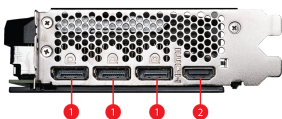

## SPECIFICATIONS

<b>Model Name</b>	GeForce RTX™ 4070 VENTUS 2X E 12G OC
<b>Graphics Processing Unit</b>	NVIDIA® GeForce RTX™ 4070
<b>Cores</b>	5888 Units
<b>Memory</b>	12GB GDDR6X
<b>Power connectors</b>	8-pin x 1
<b>Bus Standard</b>	PCI Express® Gen 4
<b>Memory Interface</b>	192-bit
<b>Core Clocks</b>	Extreme Performance: 2520 MHz (MSI Center) Boost: 2505 MHz
<b>Memory Speed</b>	21 Gbps
<b>Maximum Displays</b>	4
<b>Digital Maximum Resolution</b>	7680 x 4320
<b>HDCP Support</b>	Y
<b>Power consumption (W)</b>	200 W
<b>Output</b>	DisplayPort x 3 (v1.4a) HDMI™ x 1 (Supports 4K@120Hz HDR, 8K@60Hz HDR, and Variable Refresh Rate as specified in HDMI™ 2.1a)
<b>Recommended Power Supply (W)</b>	650 W
<b>DirectX Version Support</b>	12 Ultimate
<b>OpenGL Version Support</b>	4.6
<b>Card Dimension(mm)</b>	242 x 125 x 43 mm
<b>Weight</b>	663 g / 959 g

## CONNECTIONS

1. DisplayPort
2. HDMI™