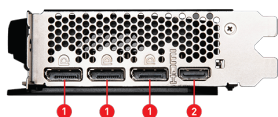

CONNECTIONS

1. DisplayPort
2. HDMI™