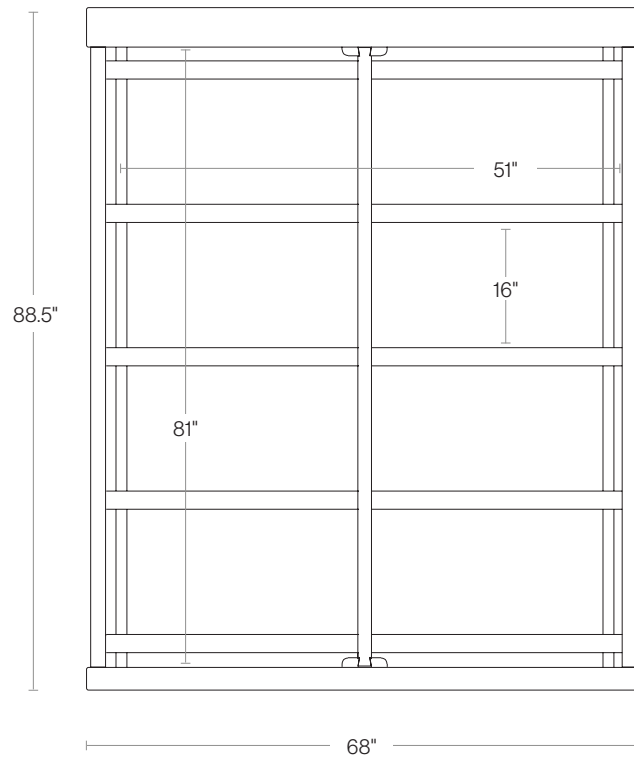

Product Dimensions

84" Overall Width
88.5" Overall Depth
55" Overall Height

Exterior Frame

15" Footboard Height
55" Headboard Height
15" Side Rail Height

Interior Frame

77" Interior Width
81" Interior Depth

Leg Clearance

0" Leg Height
0" Under Clearance

Interior Details

16" Slat Spacing
12.5" Box Spring Allowance

Additional Details

Box Spring Required
Works with Adjustable Frame
Assembly Required
Shipping Weight 170lbs

Product Dimensions

- 68" Overall Width
- 88.5" Overall Depth
- 55" Overall Height

Exterior Frame

- 15" Footboard Height
- 54.5" Headboard Height
- 15" Side Rail Height

Interior Frame

- 51" Interior Width
- 81" Interior Depth

Leg Clearance

- 0" Leg Height
- 8" Under Clearance

Interior Details

- 16" Slat Spacing
- 12.5" Box Spring Allowance

Additional Details

- Box Spring Required
- Works with Adjustable Frame
- Assembly Required
- Shipping Weight 160lbs