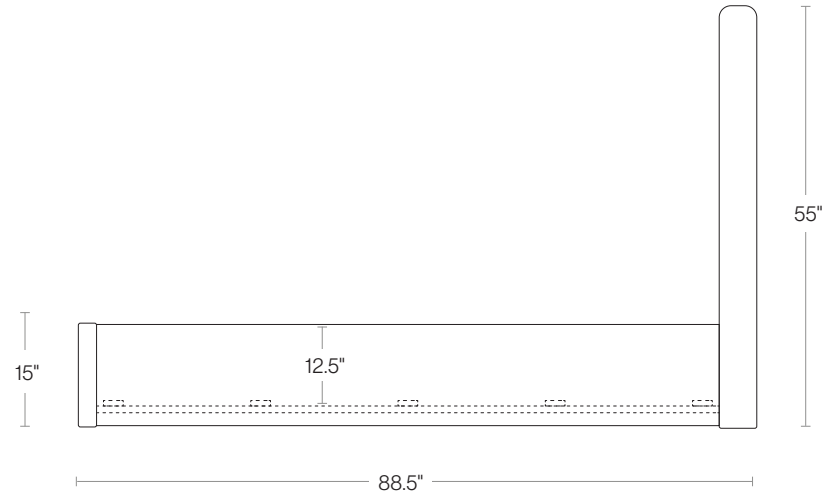

Product Dimensions

84" Overall Width
88.5" Overall Depth
55" Overall Height

Exterior Frame

15" Footboard Height
55" Headboard Height
15" Side Rail Height

Interior Frame

77" Interior Width
81" Interior Depth

Leg Clearance

0" Leg Height
0" Under Clearance

Interior Details

16" Slat Spacing
12.5" Box Spring Allowance

Additional Details

Box Spring Required
Works with Adjustable Frame
Assembly Required
Shipping Weight 170lbs

Product Dimensions

- 68" Overall Width
- 88.5" Overall Depth
- 55" Overall Height

Exterior Frame

- 15" Footboard Height
- 54.5" Headboard Height
- 15" Side Rail Height

Interior Frame

- 51" Interior Width
- 81" Interior Depth

Leg Clearance

- 0" Leg Height
- 8" Under Clearance

Interior Details

- 16" Slat Spacing
- 12.5" Box Spring Allowance

Additional Details

- Box Spring Required
- Works with Adjustable Frame
- Assembly Required
- Shipping Weight 160lbs