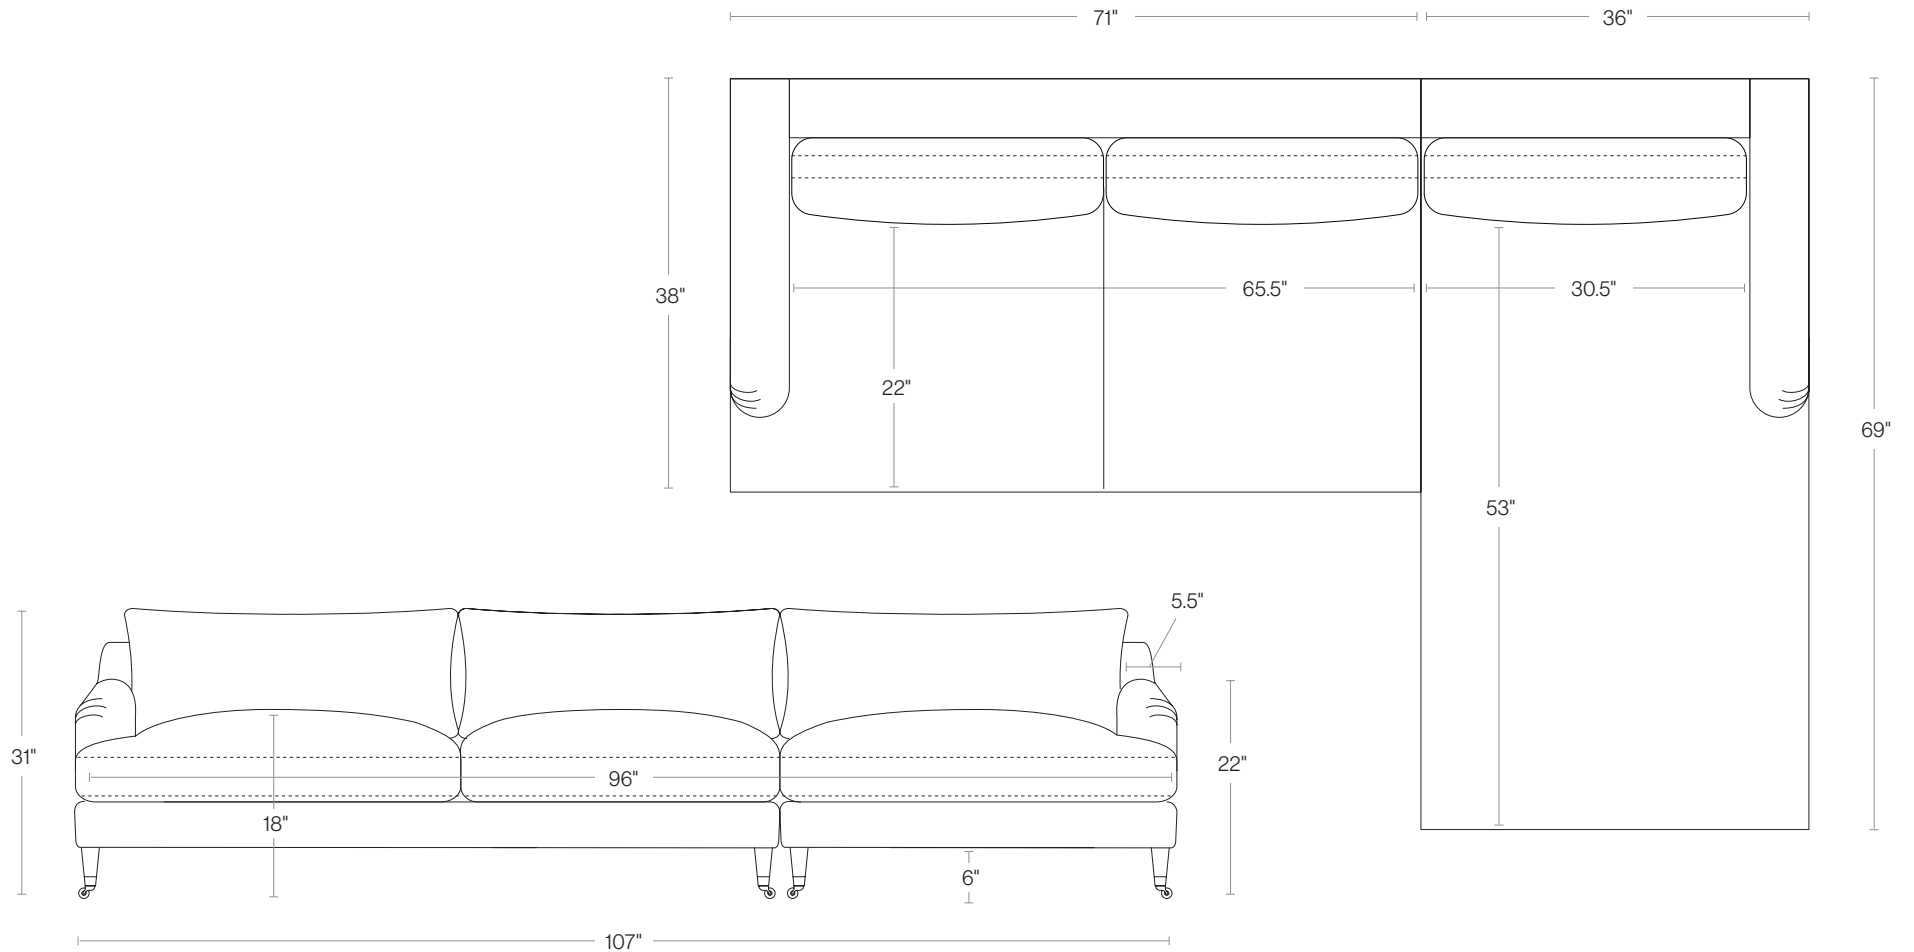

## Overall Product Dimensions

107" Overall Width  
69" Overall Depth  
31" Overall Height

## Overall Seating Dimensions

96" Interior Width  
53" Seat Depth  
18" Seat Height

## 2-Seat One Arm Dimensions

71" Overall Width  
38" Overall Depth  
31" Overall Height  
65.5" Interior Width  
22" Seat Depth

## Arm & Leg Dimensions

5.5" Arm Width  
22" Arm Height  
6" Leg Height  
6" Under Clearance