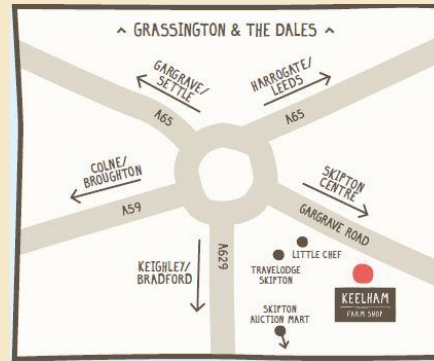

Food tastes better from the Farm

SO POP BY FOR A VISIT SOON!

TIMETABLE

KEELHAM (DEPART FOR EMBSAY)		DEP 1110	DEP 1240	DEP 1405	DEP 1530 (LAST DEP TO EMBSAY)	
BRACKENLEY LANE EMBSAY	1000 (1 ST PICK UP)	1125	1255	1420	1545 (DROP OFF ONLY)	
VILLAGE HALL EMBSAY	1003	1128	1258	1423	1448 (DROP OFF ONLY)	
CROSSBANK EMBSAY/SKIPTON	1007	1131	1301	1426 (LAST PICK UP)	1451 (DROP OFF ONLY)	
KEELHAM FARM SHOP	ARR 1016	ARR 1140	ARR 1310	ARR 1435	ARR 1600	
KEELHAM (DEPART FOR CARLETON)		DEP 1030	DEP 1155	DEP 1325	DEP 1450	DEP 1615 (LAST DEP TO CARLETON)
SWAN STREET CARLETON	1039 (1 ST PICK UP)	1204	1334	1459	1624 (DROP OFF ONLY)	
BURNSIDE CRESCENT CARLETON	1048	1208	1338	1503 (LAST PICK UP)	1628 (DROP OFF ONLY)	
KEELHAM FARM SHOP	ARR 1055	ARR 1220	ARR 1350	ARR 1515		

WELCOME TO OUR 'SHOPPER HOPPER' SERVICE BETWEEN EMBSAY & CARLETON

The bus will drop off and pick up at the bus stop outside the shop. Help will be available should you need it, just ask.

We're just down the road from the
Auction Mart