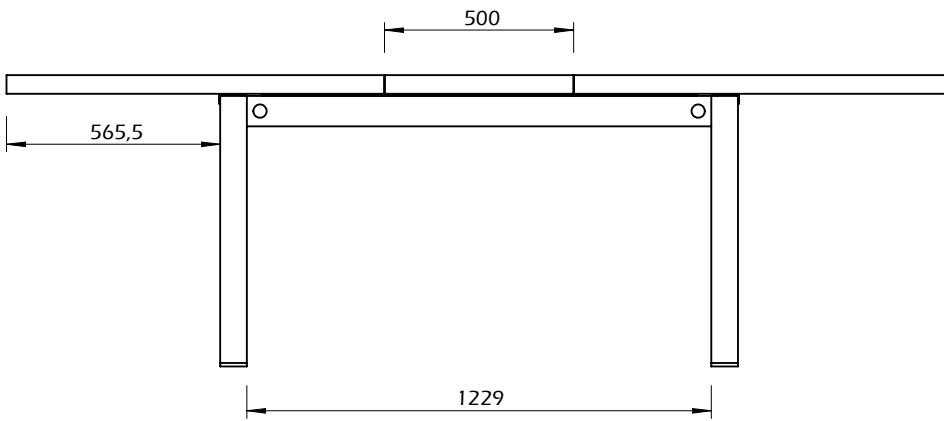

Technical Information

TEMAHOME

APEX

40min

40kg

IT-1268-STD/02
IT-1279-STD/02