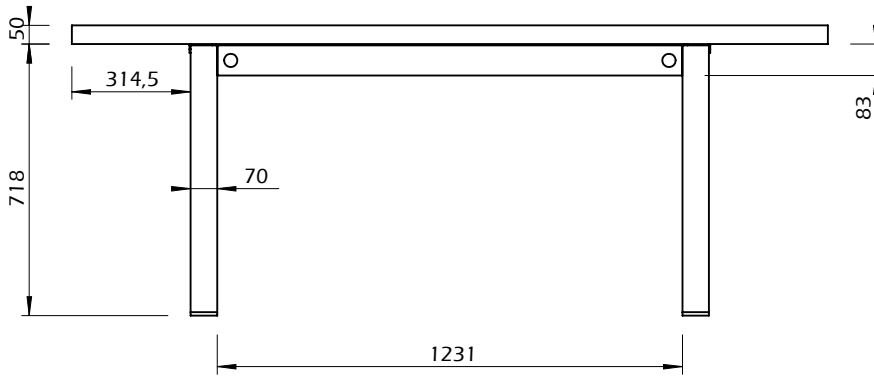

Technical Information

TEMAHOME

APEX

40min

40kg

IT-1268-STD/02
IT-1279-STD/02