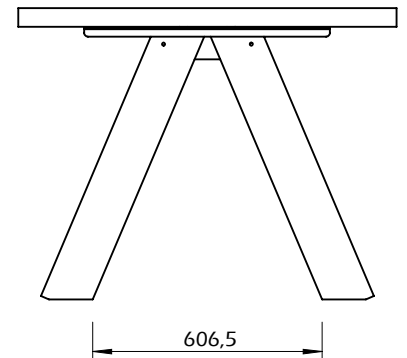

Technical Information

TEMAHOME

APEX

40min

40kg

IT-1268-STD/02
IT-1279-STD/02