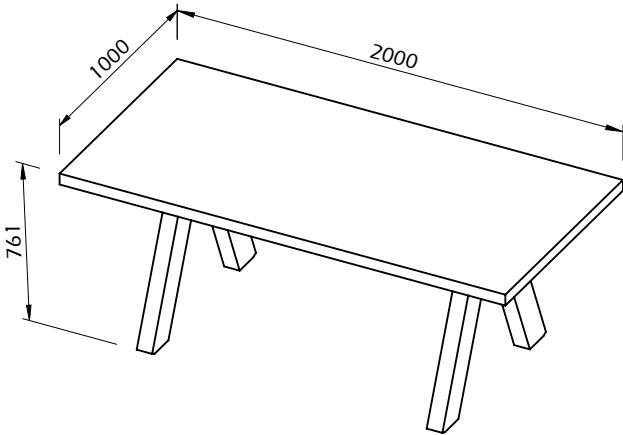

Technical Information

TEMAHOME

APEX

40min

40kg

IT-1268-STD/02
IT-1279-STD/02