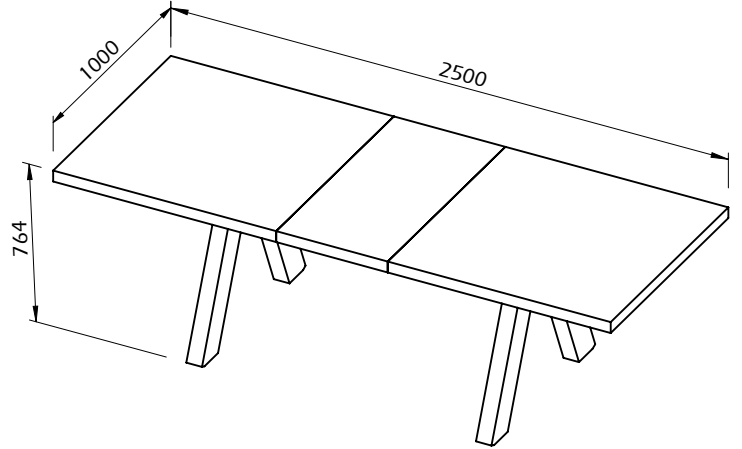

Technical Information

TEMAHOME

APEX

40min

40kg

IT-1268-STD/02
IT-1279-STD/02