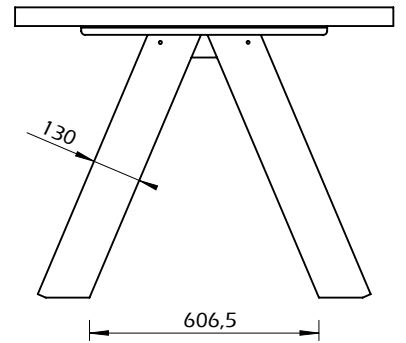

Technical Information

TEMAHOME

APEX

40min

40kg

IT-1268-STD/02
IT-1279-STD/02