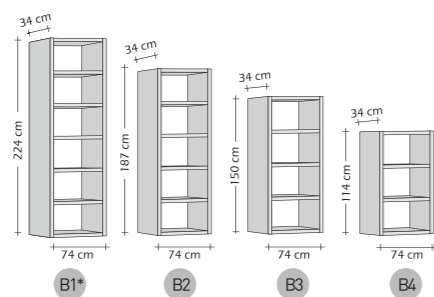

* Concrete melamine finish

Only available for A and B kits with 34 and 68cm shelves and 224cm sides.

MAKE YOUR OWN COMPOSITION

KIT A (2 END SIDES + SHELVES)

KIT A (2 END SIDES + SHELVES)

KIT B (1 MIDDLE SIDE + SHELVES)

FITTINGS

L1

L2

SINGLE TRACK
H2,7 x W151 x D1cm

L3

H2,7 x W225 x D1cm

L4

H2,7 x W299 x D1cm

MODULES

DRAWER UNIT
H34 x W34 x D34cm

11

DOOR UNIT
H34 x W34 x D34cm

12

DRAWER UNIT
H34 x W68 x D34cm

13

BERLIN BOX

MORE POSSIBILITIES

Composition 2010 - 009
H224 x W222 x D34cm

Composition 2010 - 010
H187 x W221 x D34cm

Composition 2010 - 015
H37/1504 x W268 x D49/34cm