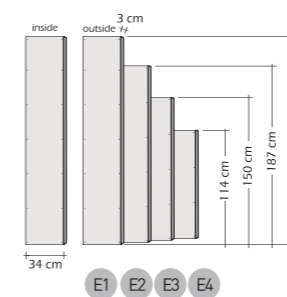

MIDDLE SIDE B