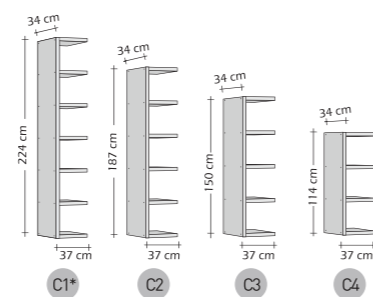

* Concrete melamine finish

Only available for A and B kits with 34 and 68cm shelves and 224cm sides.

MAKE YOUR OWN COMPOSITION

KIT A (2 END SIDES + SHELVES)

KIT A (2 END SIDES + SHELVES)

KIT B (1 MIDDLE SIDE + SHELVES)

KIT B (MIDDLE SIDE B + SHELVES)

MIDDLE SIDE B

END SIDE A

SETS OF 2 SHELVES

SETS OF 3 SHELVES

ACCESSORIES

TV TABLES

J1

FITTINGS

L1

L2

SINGLE TRACK
H2,7 x W151 x D1cm

L3

H2,7 x W225 x D1cm

L4

H2,7 x W299 x D1cm

MORE POSSIBILITIES

Composition 2010 - 009
H224 x W222 x D34cm

Composition 2010 - 010
H187 x W221 x D34cm

Composition 2010 - 015
H37/1504 x W268 x D49/34cm