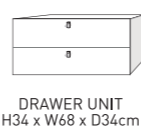

SLIDING GLASS DOORS

Available Finishes

M1

SLIDING DOOR 2x6
H221 x W75,5 x D2,1cm

M2

SLIDING DOOR 2x3
H110 x W75 x D2,1cm

M4

SLIDING DOOR 3x3
H110 x W112,4 x D2,1cm

MODULES

DRAWER UNIT
H34 x W34 x D34cm

11

DOOR UNIT
H34 x W34 x D34cm

12

DRAWER UNIT
H34 x W68 x D34cm

13

BERLIN BOX

S1

MATTE LIGHT BLUE
H34 x W34 x D33cm

MATTE GREEN
H34 x W34 x D33cm

PURE WHITE
H34 x W34 x D33cm

MATTE RED
H34 x W34 x D33cm

PURE BLACK
H34 x W34 x D33cm

MATTE LIGHT GREY
H34 x W34 x D33cm

POMBAL 2012-055 + BERLIN BOX
H224 x W255 x D34cm

MORE POSSIBILITIES

Composition 2010 - 009
H224 x W222 x D34cm

Composition 2010 - 010
H187 x W221 x D34cm

Composition 2010 - 015
H37/1504 x W268 x D49/34cm