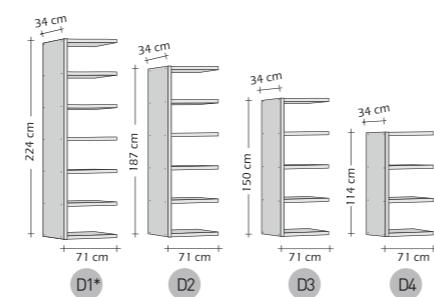

* Concrete melamine finish

Only available for A and B kits with 34 and 68cm shelves and 224cm sides.

MAKE YOUR OWN COMPOSITION

KIT A (2 END SIDES + SHELVES)

KIT A (2 END SIDES + SHELVES)

KIT B (1 MIDDLE SIDE + SHELVES)

KIT B (MIDDLE SIDE B + SHELVES)

MIDDLE SIDE B

END SIDE A

SETS OF 2 SHELVES

SETS OF 3 SHELVES

ACCESSORIES

TV TABLES

J1

FITTINGS

L1

L2

SINGLE TRACK
H2,7 x W151 x D1cm

L3

H2,7 x W225 x D1cm

L4

H2,7 x W299 x D1cm

MORE POSSIBILITIES

Composition 2010 - 009
H224 x W222 x D34cm

Composition 2010 - 010
H187 x W221 x D34cm

Composition 2010 - 015
H37/1504 x W268 x D49/34cm