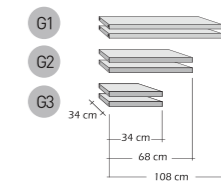

* Concrete melamine finish

Only available for A and B kits with 34 and 68cm shelves and 224cm sides.

MAKE YOUR OWN COMPOSITION

KIT A (2 END SIDES + SHELVES)

KIT A (2 END SIDES + SHELVES)

KIT B (1 MIDDLE SIDE + SHELVES)

KIT B (MIDDLE SIDE B + SHELVES)

MIDDLE SIDE B

END SIDE A

SETS OF 2 SHELVES

SETS OF 3 SHELVES

ACCESSORIES

TV TABLES

J1

FITTINGS

L1

L2

SINGLE TRACK
H2,7 x W151 x D1cm

L3

H2,7 x W225 x D1cm

L4

H2,7 x W299 x D1cm

MORE POSSIBILITIES

Composition 2010 - 009
H224 x W222 x D34cm

Composition 2010 - 010
H187 x W221 x D34cm

Composition 2010 - 015
H37/1504 x W268 x D49/34cm