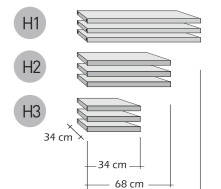

* Concrete melamine finish

Only available for A and B kits with 34 and 68cm shelves and 224cm sides.

MAKE YOUR OWN COMPOSITION

KIT A (2 END SIDES + SHELVES)

KIT A (2 END SIDES + SHELVES)

KIT B (1 MIDDLE SIDE + SHELVES)

KIT B (MIDDLE SIDE B + SHELVES)

MIDDLE SIDE B

END SIDE A

SETS OF 2 SHELVES

SETS OF 3 SHELVES

ACCESSORIES

TV TABLES

J1

FITTINGS

L1

L2

SINGLE TRACK
H2,7 x W151 x D1cm

L3

H2,7 x W225 x D1cm

L4

H2,7 x W299 x D1cm

MORE POSSIBILITIES

Composition 2010 - 009
H224 x W222 x D34cm

Composition 2010 - 010
H187 x W221 x D34cm

Composition 2010 - 015
H37/1504 x W268 x D49/34cm