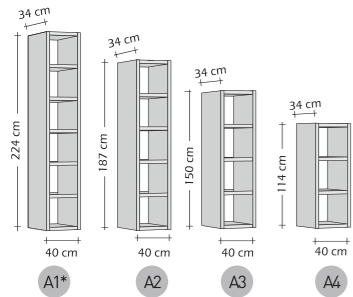

* Concrete melamine finish

Only available for A and B kits with 34 and 68cm shelves and 224cm sides.

MAKE YOUR OWN COMPOSITION

KIT A (2 END SIDES + SHELVES)

KIT A (2 END SIDES + SHELVES)

KIT B (1 MIDDLE SIDE + SHELVES)

FITTINGS

L1

L2

SINGLE TRACK
H2,7 x W151 x D1cm

L3

H2,7 x W225 x D1cm

L4

H2,7 x W299 x D1cm

MODULES

DRAWER UNIT
H34 x W34 x D34cm

11

DOOR UNIT
H34 x W34 x D34cm

12

DRAWER UNIT
H34 x W68 x D34cm

13

BERLIN BOX

MORE POSSIBILITIES

Composition 2010 - 009
H224 x W222 x D34cm

Composition 2010 - 010
H187 x W221 x D34cm

Composition 2010 - 015
H37/1504 x W268 x D49/34cm