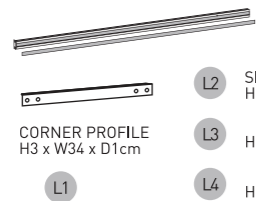

KIT B (MIDDLE SIDE B + SHELVES)

MIDDLE SIDE B

END SIDE A

SETS OF 2 SHELVES

SETS OF 3 SHELVES

ACCESSORIES

TV TABLES

J1

FITTINGS

L1

L2

SINGLE TRACK
H2,7 x W151 x D1cm

L3

H2,7 x W225 x D1cm

L4

H2,7 x W299 x D1cm

SLIDING GLASS DOORS

Available Finishes

M1

SLIDING DOOR 2x6
H221 x W75,5 x D2,1cm

M2

SLIDING DOOR 2x3
H110 x W75 x D2,1cm

M4

SLIDING DOOR 3x3
H110 x W112,4 x D2,1cm

MORE POSSIBILITIES

Composition 2010 - 009
H224 x W222 x D34cm

Composition 2010 - 010
H187 x W221 x D34cm

Composition 2010 - 015
H37/1504 x W268 x D49/34cm