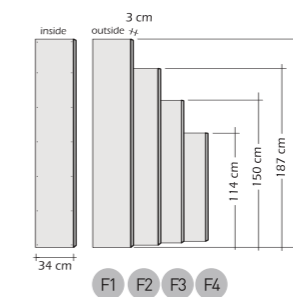

POMBAL

MODULAR SYSTEMS

design by Temahome

AVAILABLE FINISHES

* Concrete melamine finish

Only available for A and B kits with 34 and 68cm shelves and 224cm sides.

MAKE YOUR OWN COMPOSITION

KIT A (2 END SIDES + SHELVES)

KIT A (2 END SIDES + SHELVES)

KIT B (1 MIDDLE SIDE + SHELVES)

KIT B (MIDDLE SIDE B + SHELVES)

MIDDLE SIDE B

END SIDE A

SETS OF 2 SHELVES

SETS OF 3 SHELVES

ACCESSORIES

TV TABLES

FITTINGS

SINGLE TRACK
H2,7 x W151 x D1cm

H2,7 x W225 x D1cm

H2,7 x W299 x D1cm

SLIDING GLASS DOORS

Available Finishes

SLIDING DOOR 2x6
H221 x W75,5 x D2,1cm

SLIDING DOOR 2x3
H110 x W75 x D2,1cm

SLIDING DOOR 3x3
H110 x W112,4 x D2,1cm

MODULES

DRAWER UNIT
H34 x W34 x D34cm

DOOR UNIT
H34 x W34 x D34cm

DRAWER UNIT
H34 x W68 x D34cm

BERLIN BOX

MATTE LIGHT BLUE
H34 x W34 x D33cm

MATTE GREEN
H34 x W34 x D33cm

PURE WHITE
H34 x W34 x D33cm

MATTE RED
H34 x W34 x D33cm

PURE BLACK
H34 x W34 x D33cm

MATTE LIGHT GREY
H34 x W34 x D33cm

MORE POSSIBILITIES