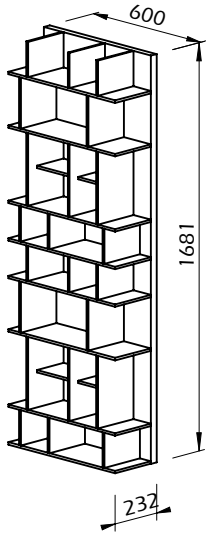

Technical Information

TEMAHOME

PANORAMA HIGH

15min

30kg