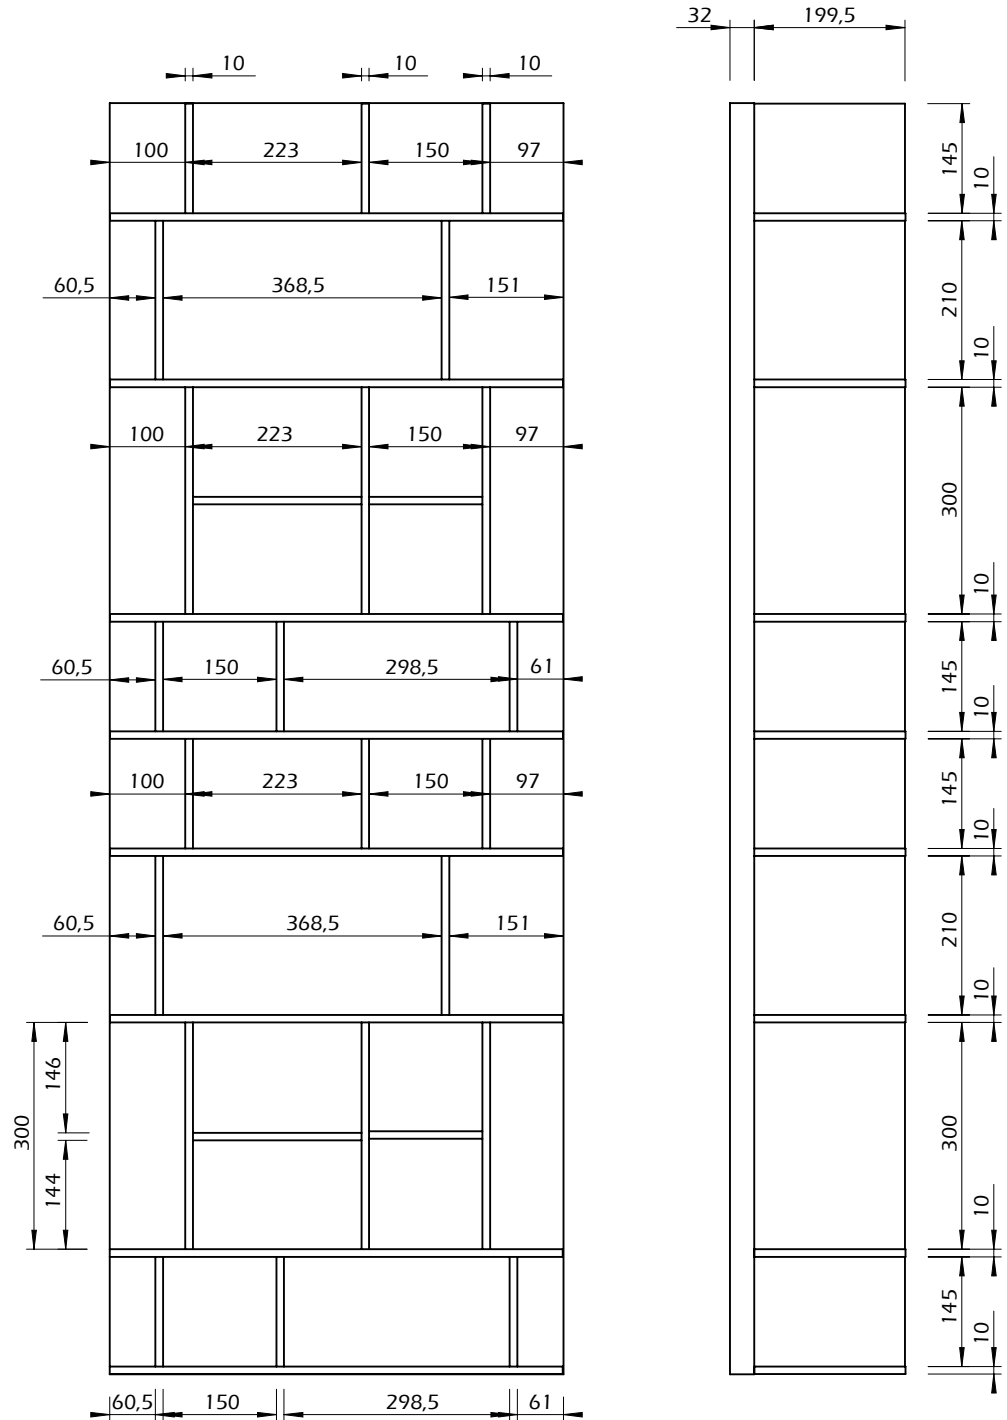

Technical Information

TEMAHOME

PANORAMA HIGH

15min

30kg