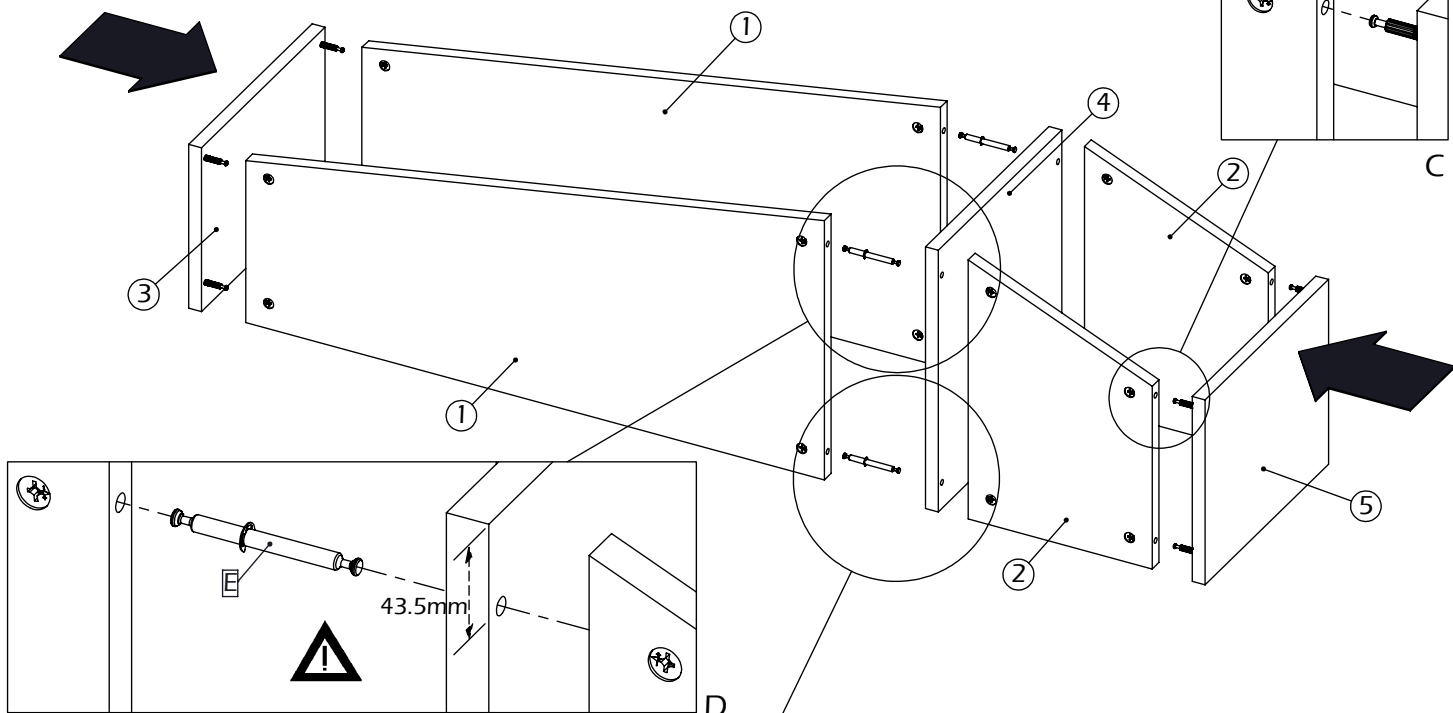

ONE SHELVING UNIT

Max
10kg

TEMAHOME

7200.514

Protected wood species are not used in this product

Product contains recycled wood

A - 16x	B - 8x	C - 16x	D - 4x	E - 4x	F - 2x	G - 1x
						
0512.042	0512.041	0520.009	0992.003	0512.134	0512.116	0519.207

- 1
- | | |
|---|---|
| x16 | x8 |
|  |  |
| A - Ø15x13 | B - Ø7x41 |

- 2
- | |
|--|
| x4 |
|  |
| E - Ø7x83 |

3

x16	x4
	
C - Ø20x0.5	D - Ø26x3

F

4

x4	x2
	
F - Ø3x16	G - 40x15x2

H