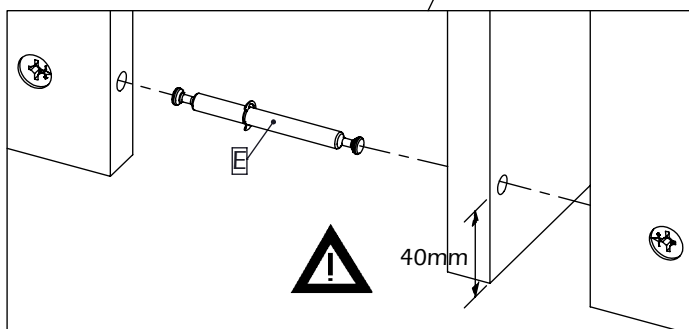

ONE SHELVING UNIT

Max
10kg

TEMAHOME

7200.514

Protected wood species are not used in this product

Product contains recycled wood

A - 16x	B - 8x	C - 16x	D - 4x	E - 4x	F - 2x	G - 1x
						
0512.042	0512.041	0520.009	0992.003	0512.134	0512.116	0519.207

- 1
- | | |
|---|---|
| x16 | x8 |
|  |  |
| A - Ø15x13 | B - Ø7x41 |

- 2
- | |
|--|
| x4 |
|  |
| E - Ø7x83 |

3

x16	x4
	
C - Ø20x0.5	D - Ø26x3

F

4

x4	x2
	
F - Ø3x16	G - 40x15x2

H