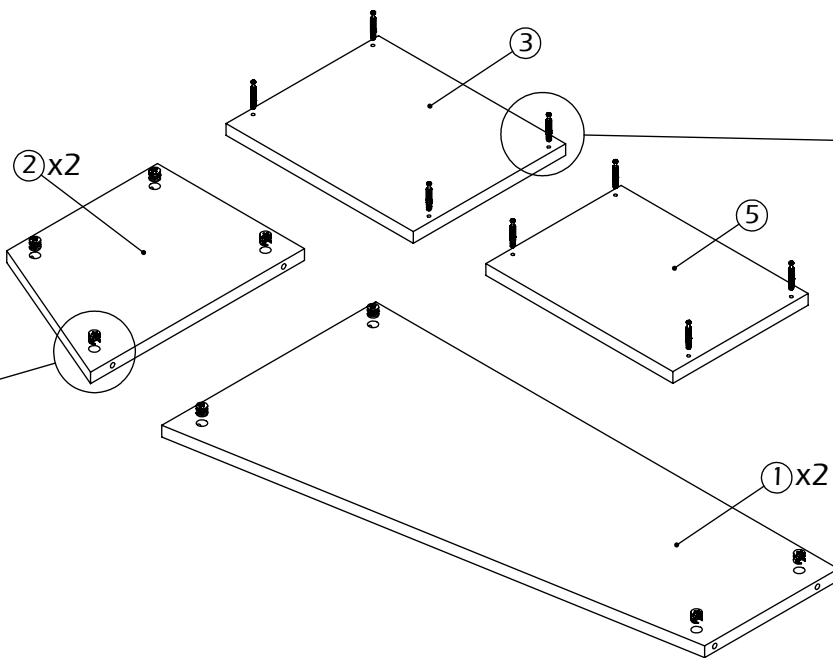

ONE SHELVING UNIT

Max
10kg

TEMAHOME

7200.514

Protected wood species are not used in this product

Product contains recycled wood

A - 16x	B - 8x	C - 16x	D - 4x	E - 4x	F - 2x	G - 1x
						
0512.042	0512.041	0520.009	0992.003	0512.134	0512.116	0519.207

- 1
- | | |
|---|---|
| x16 | x8 |
|  |  |
| A - Ø15x13 | B - Ø7x41 |

- 2
- | |
|--|
| x4 |
|  |
| E - Ø7x83 |

3

x16	x4
	
C - Ø20x0.5	D - Ø26x3

F

4

x4	x2
	
F - Ø3x16	G - 40x15x2

H