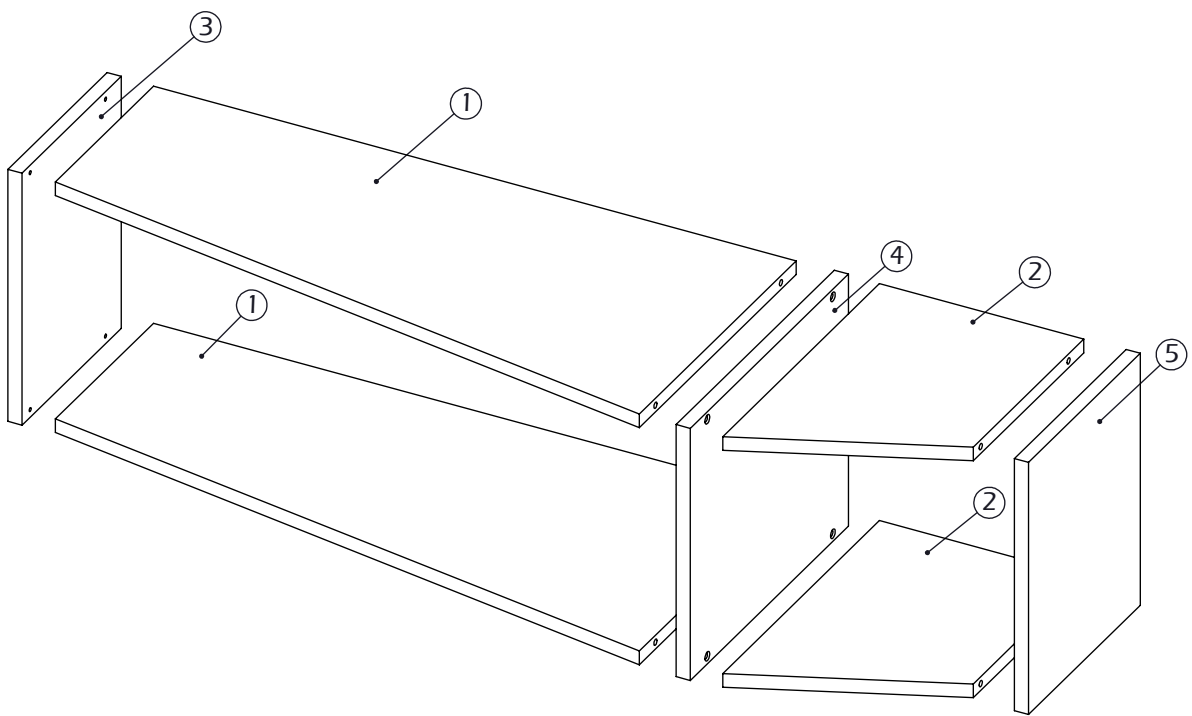

ONE SHELVING UNIT

Max
10kg

TEMAHOME

7200.514

Protected wood species are not used in this product

Product contains recycled wood

A - 16x	B - 8x	C - 16x	D - 4x	E - 4x	F - 2x	G - 1x
						
0512.042	0512.041	0520.009	0992.003	0512.134	0512.116	0519.207

- 1
- | | |
|---|---|
| x16 | x8 |
|  |  |
| A - Ø15x13 | B - Ø7x41 |

- 2
- | |
|--|
| x4 |
|  |
| E - Ø7x83 |

3

x16	x4
	
C - Ø20x0.5	D - Ø26x3

F

4

x4	x2
	
F - Ø3x16	G - 40x15x2

H