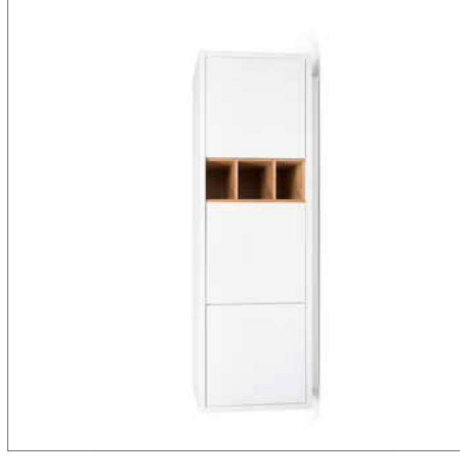

NICHE sideboard cupboard & dining table

DIMENSIONS

SIDEBOARD
with base H61 x W179 x D45 cm
with legs H77 x W179 x D45 cm

CUPBOARD
with base H111 x W128 x D45 cm
with legs H127 x W128 x D45 cm

DINING TABLE
H75 x W190/260 x D90 cm
(extendible)

FINISHES

pure white+oak