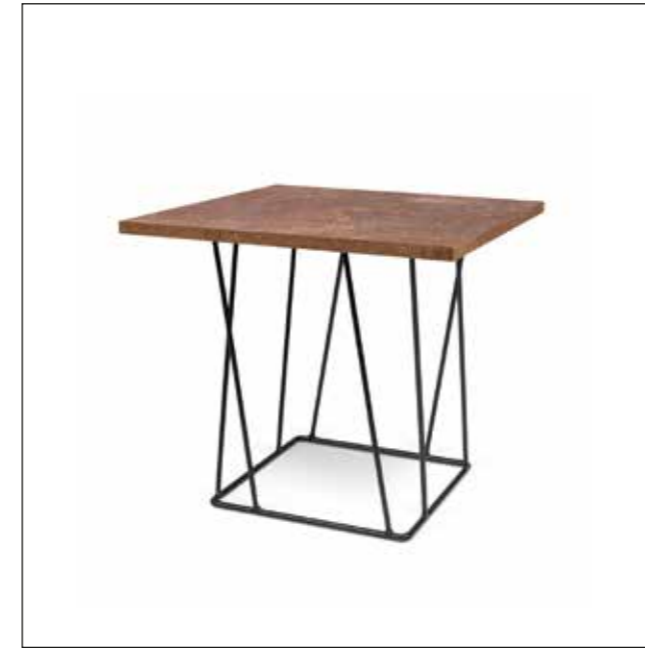

# GLEAM

system

GLEAM 120  
H38 x W120 x D75cm

GLEAM 75  
H38 x W75 x D75 cm

GLEAM 50  
H43 x W50 x D50 cm

AVAILABLE FINISHES

TOP

LEGS

# HELIX

system

HELIX CONSOLE  
H76 x W120 x D40 cm

HELIX 120  
H40 x W120 x D75 cm

HELIX 75  
H40 x W75 x D75 cm

HELIX 50  
H45 x W50 x D50 cm

AVAILABLE FINISHES

TOP