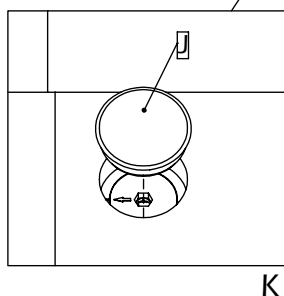

APEX

EXTENDABLE

Product contains recycled wood

Do not drag this product with weight on it.

Protected wood species are not used in this product

TEMAHOME

7200.507

					A - 32x	B - 8x	C - 4x
					 0512.001	 0512.148	 0512.152
D - 4x	E - 4x	F - 1x	G - 1x	F - 16x	G - 4x	H - 4x	I - 4x
 0520.075	 0512.036	 0512.084	 0900.184	 0512.129	 0512.035	 0520.059/ 0520.060	 0992.002

4

(x8)	(x1)	(x4)
		
B - Ø5x40	F-92x38x6	K - 32x32x3

5

(x8)	(x4)
	
F - M6x16	J - Ø35x10

4