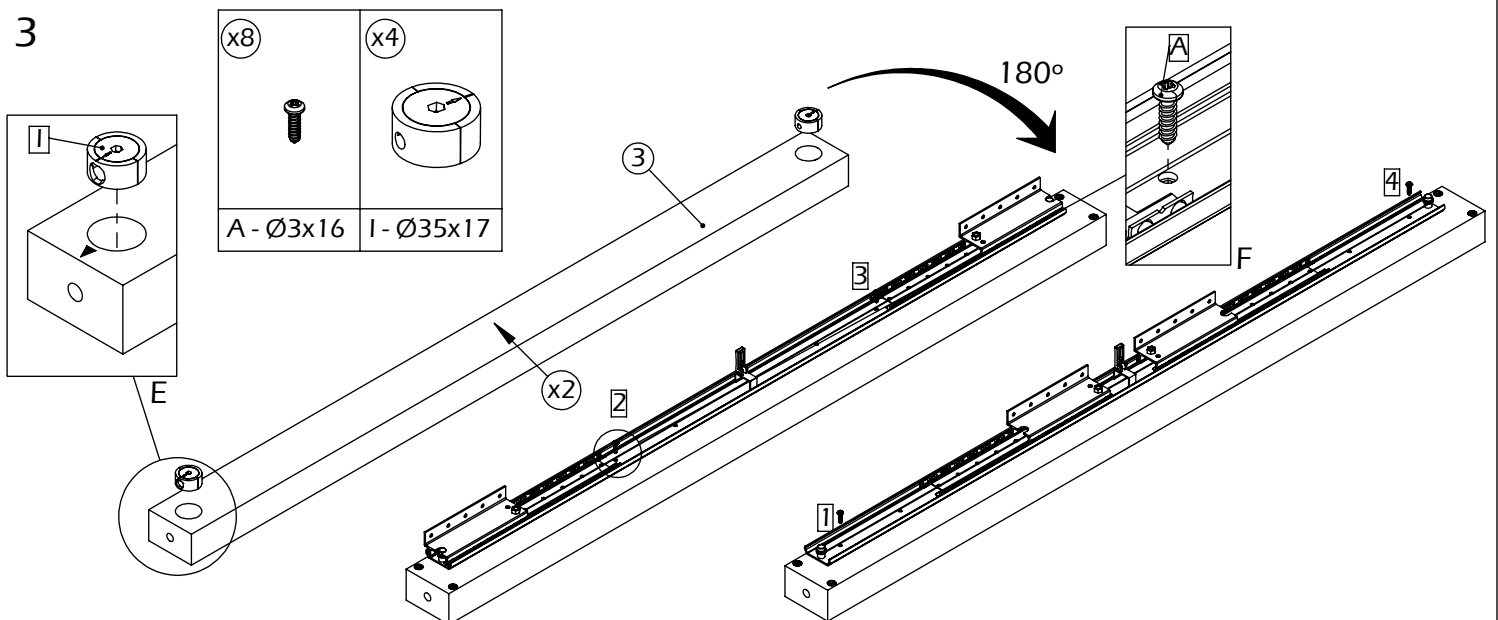

APEX

EXTENDABLE

Product contains recycled wood

Do not drag this product with weight on it.

Protected wood species are not used in this product

TEMAHOME

7200.507

					A - 32x	B - 8x	C - 4x
					 0512.001	 0512.148	 0512.152
D - 4x	E - 4x	F - 1x	G - 1x	F - 16x	G - 4x	H - 4x	I - 4x
 0520.075	 0512.036	 0512.084	 0900.184	 0512.129	 0512.035	 0520.059/ 0520.060	 0992.002

4

(x8)	(x1)	(x4)
		
B - Ø5x40	F-92x38x6	K - 32x32x3

5

(x8)	(x4)
	
F - M6x16	J - Ø35x10

4