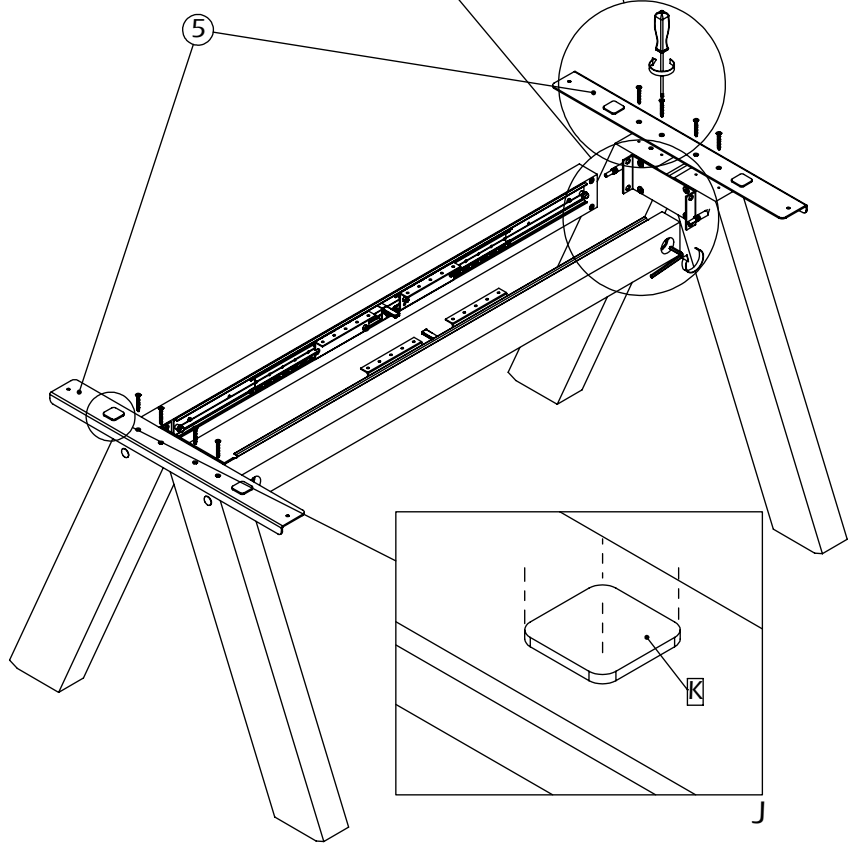

APEX

EXTENDABLE

Product contains recycled wood

Do not drag this product with weight on it.

Protected wood species are not used in this product

TEMAHOME

7200.507

					A - 32x	B - 8x	C - 4x
					 0512.001	 0512.148	 0512.152
D - 4x	E - 4x	F - 1x	G - 1x	F - 16x	G - 4x	H - 4x	I - 4x
 0520.075	 0512.036	 0512.084	 0900.184	 0512.129	 0512.035	 0520.059/ 0520.060	 0992.002

4

(x8)	(x1)	(x4)
		
B - Ø5x40	F-92x38x6	K - 32x32x3

5

(x8)	(x4)
	
F - M6x16	J - Ø35x10

4