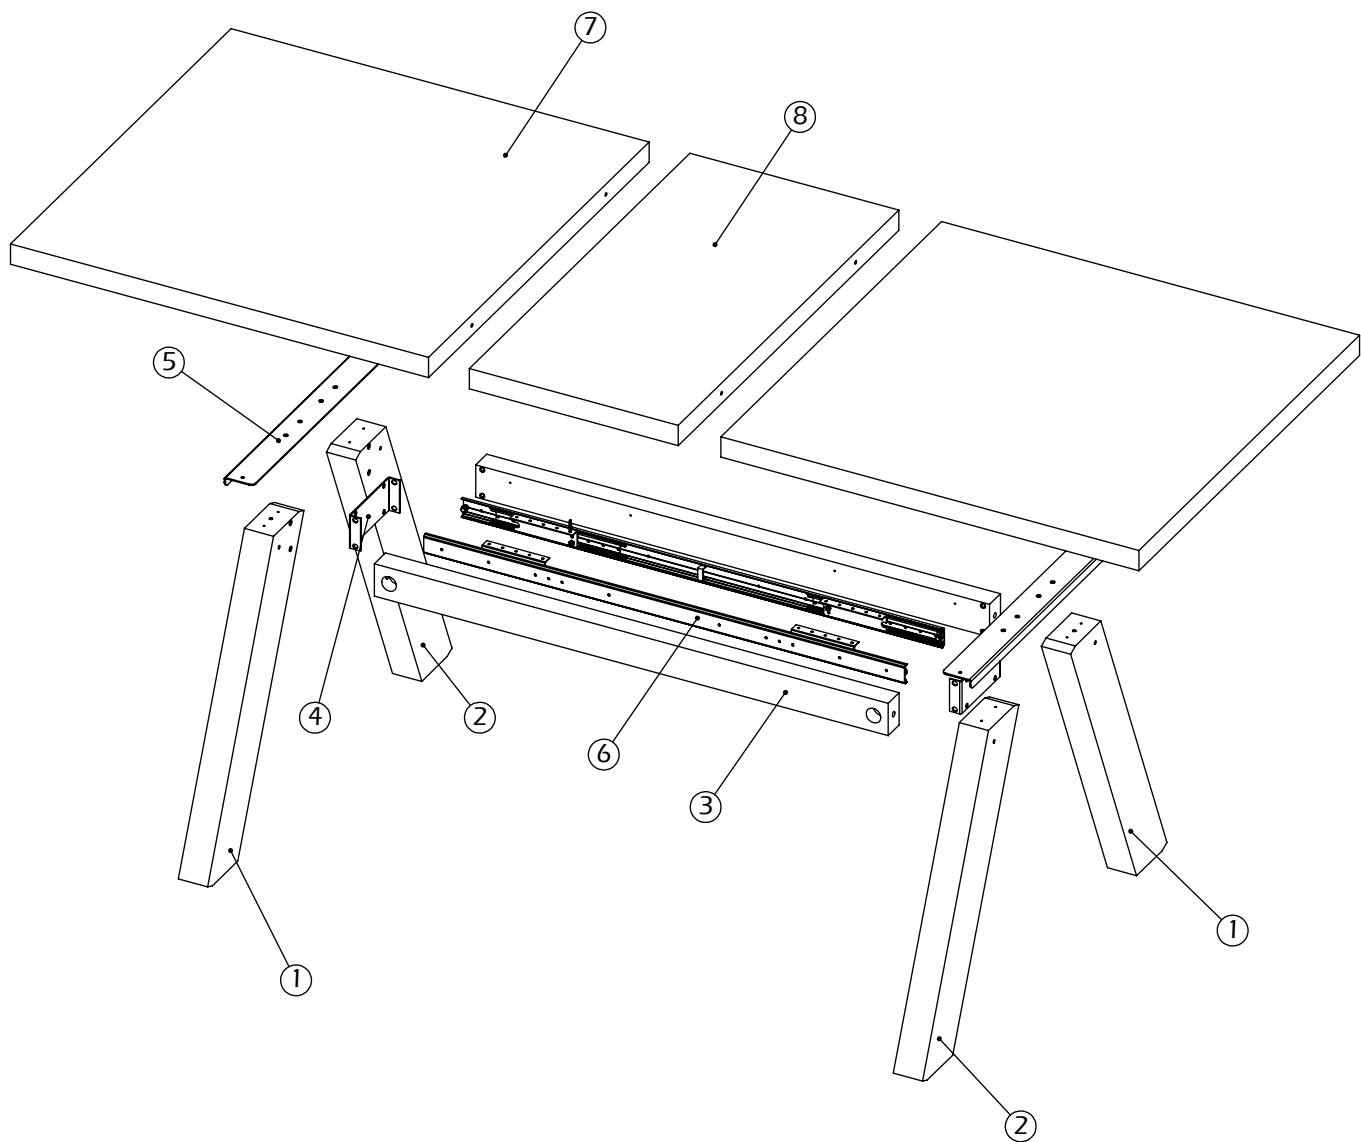

APEX

EXTENDABLE

Product contains recycled wood

Do not drag this product with weight on it.

Protected wood species are not used in this product

TEMAHOME

7200.507

					A - 32x	B - 8x	C - 4x
					 0512.001	 0512.148	 0512.152
D - 4x	E - 4x	F - 1x	G - 1x	F - 16x	G - 4x	H - 4x	I - 4x
 0520.075	 0512.036	 0512.084	 0900.184	 0512.129	 0512.035	 0520.059/ 0520.060	 0992.002

4

(x8)	(x1)	(x4)
		
B - Ø5x40	F-92x38x6	K - 32x32x3

5

(x8)	(x4)
	
F - M6x16	J - Ø35x10

4