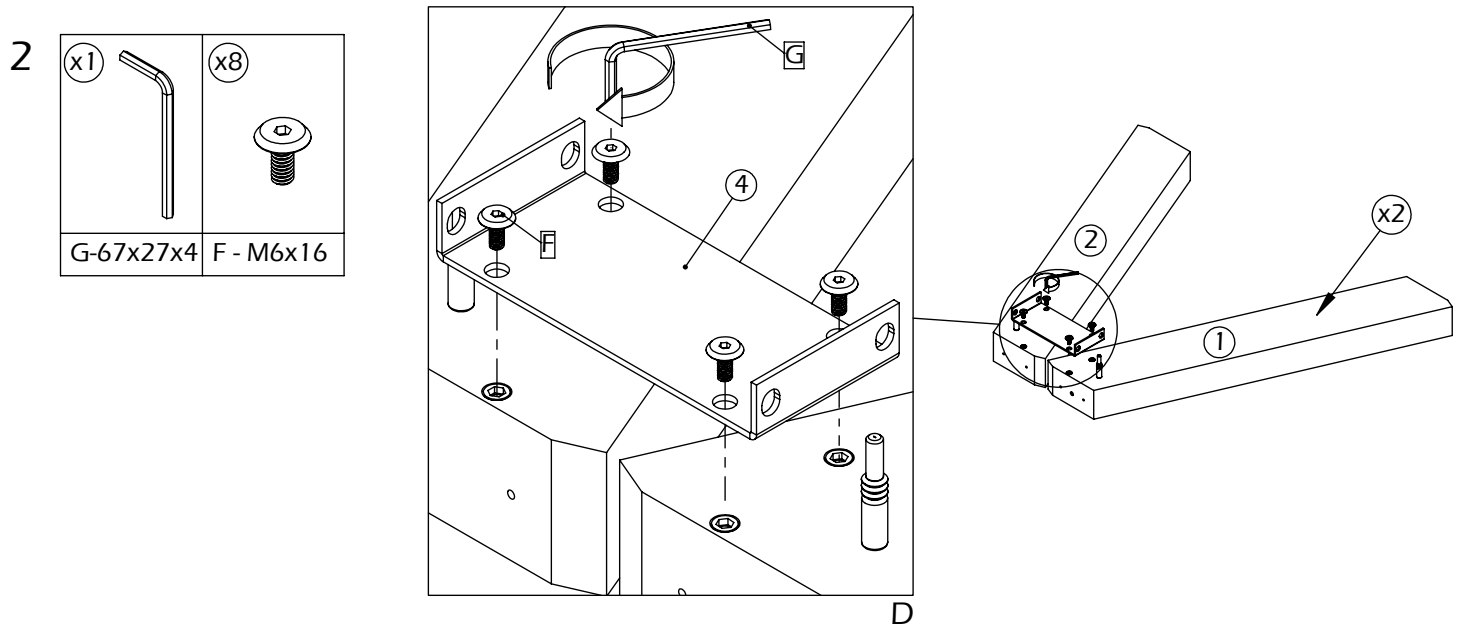

APEX

EXTENDABLE

Product contains recycled wood

Do not drag this product with weight on it.

Protected wood species are not used in this product

TEMAHOME

7200.507

					A - 32x	B - 8x	C - 4x
					 0512.001	 0512.148	 0512.152
D - 4x	E - 4x	F - 1x	G - 1x	F - 16x	G - 4x	H - 4x	I - 4x
 0520.075	 0512.036	 0512.084	 0900.184	 0512.129	 0512.035	 0520.059/ 0520.060	 0992.002

4

(x8)	(x1)	(x4)
		
B - Ø5x40	F-92x38x6	K - 32x32x3

5

(x8)	(x4)
	
F - M6x16	J - Ø35x10

4