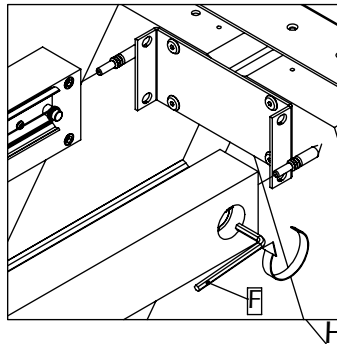

APEX

EXTENDABLE

Product contains recycled wood

Do not drag this product with weight on it.

Protected wood species are not used in this product

TEMAHOME

7200.507

					A - 32x	B - 8x	C - 4x
					 0512.001	 0512.148	 0512.152
D - 4x	E - 4x	F - 1x	G - 1x	F - 16x	G - 4x	H - 4x	I - 4x
 0520.075	 0512.036	 0512.084	 0900.184	 0512.129	 0512.035	 0520.059/ 0520.060	 0992.002

4

(x8)	(x1)	(x4)
		
B - Ø5x40	F-92x38x6	K - 32x32x3

5

(x8)	(x4)
	
F - M6x16	J - Ø35x10

4