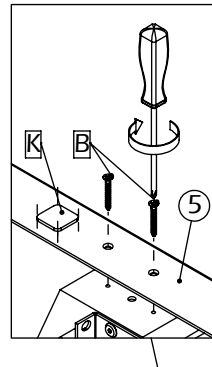

APEX

EXTENDABLE

Product contains recycled wood

Do not drag this product with weight on it.

Protected wood species are not used in this product

TEMAHOME

7200.507

					A - 32x	B - 8x	C - 4x
					 0512.001	 0512.148	 0512.152
D - 4x	E - 4x	F - 1x	G - 1x	F - 16x	G - 4x	H - 4x	I - 4x
 0520.075	 0512.036	 0512.084	 0900.184	 0512.129	 0512.035	 0520.059/ 0520.060	 0992.002

4

(x8)	(x1)	(x4)
		
B - Ø5x40	F-92x38x6	K - 32x32x3

5

(x8)	(x4)
	
F - M6x16	J - Ø35x10

4