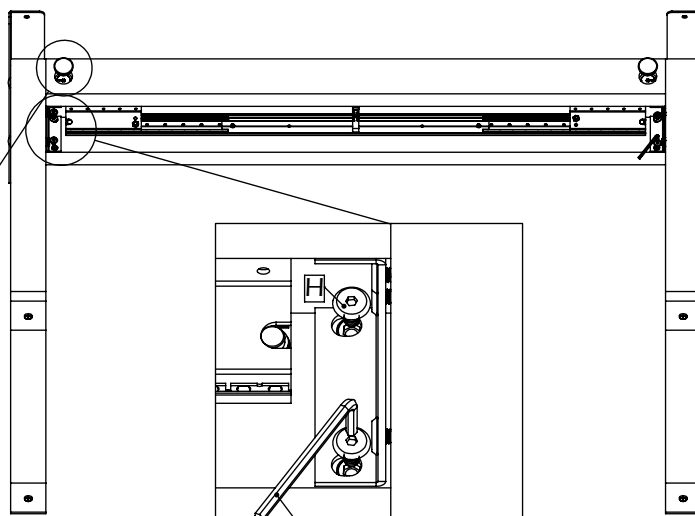

APEX

EXTENDABLE

Product contains recycled wood

Do not drag this product with weight on it.

Protected wood species are not used in this product

TEMAHOME

7200.507

					A - 32x	B - 8x	C - 4x
					 0512.001	 0512.148	 0512.152
D - 4x	E - 4x	F - 1x	G - 1x	F - 16x	G - 4x	H - 4x	I - 4x
 0520.075	 0512.036	 0512.084	 0900.184	 0512.129	 0512.035	 0520.059/ 0520.060	 0992.002

4

(x8)	(x1)	(x4)
		
B - Ø5x40	F-92x38x6	K - 32x32x3

5

(x8)	(x4)
	
F - M6x16	J - Ø35x10

4