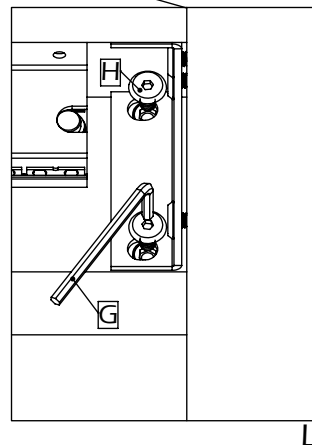

APEX

EXTENDABLE

Product contains recycled wood

Do not drag this product with weight on it.

Protected wood species are not used in this product

TEMAHOME

7200.507

					A - 32x	B - 8x	C - 4x
					 0512.001	 0512.148	 0512.152
D - 4x	E - 4x	F - 1x	G - 1x	F - 16x	G - 4x	H - 4x	I - 4x
 0520.075	 0512.036	 0512.084	 0900.184	 0512.129	 0512.035	 0520.059/ 0520.060	 0992.002

4

(x8)	(x1)	(x4)
		
B - Ø5x40	F-92x38x6	K - 32x32x3

5

(x8)	(x4)
	
F - M6x16	J - Ø35x10

4