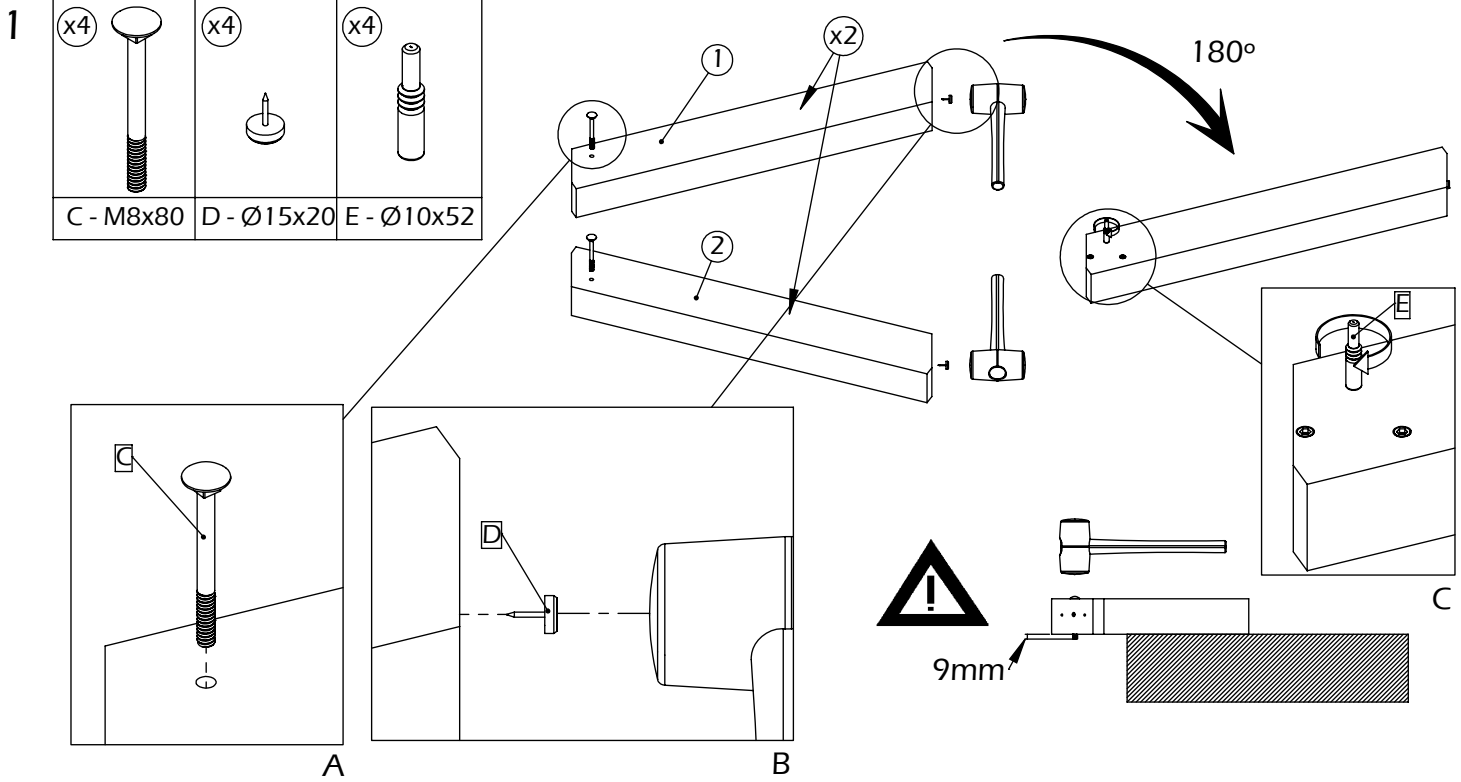

APEX

EXTENDABLE

Product contains recycled wood

Do not drag this product with weight on it.

Protected wood species are not used in this product

TEMAHOME

7200.507

					A - 32x	B - 8x	C - 4x
					 0512.001	 0512.148	 0512.152
D - 4x	E - 4x	F - 1x	G - 1x	F - 16x	G - 4x	H - 4x	I - 4x
 0520.075	 0512.036	 0512.084	 0900.184	 0512.129	 0512.035	 0520.059/ 0520.060	 0992.002

4

(x8)	(x1)	(x4)
		
B - Ø5x40	F-92x38x6	K - 32x32x3

5

(x8)	(x4)
	
F - M6x16	J - Ø35x10

4