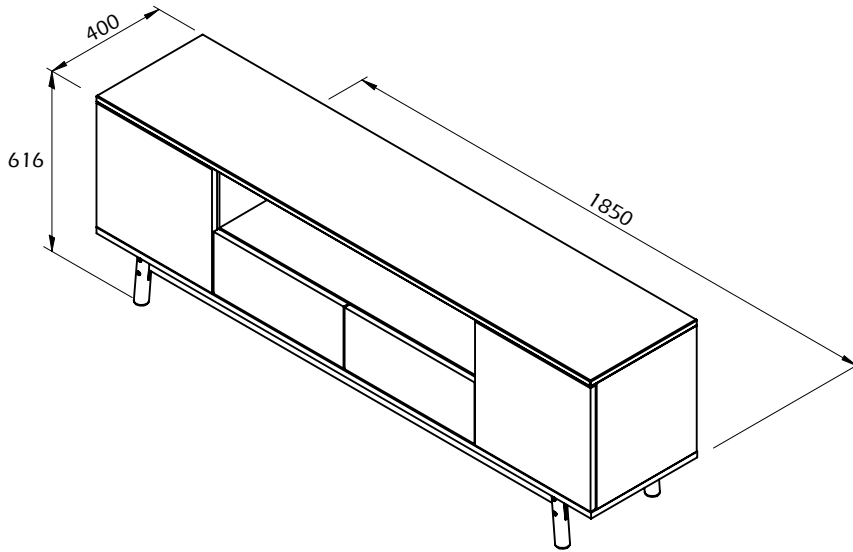

Technical Information

MESA TV LYON

TEMAHOME

60min

??kg