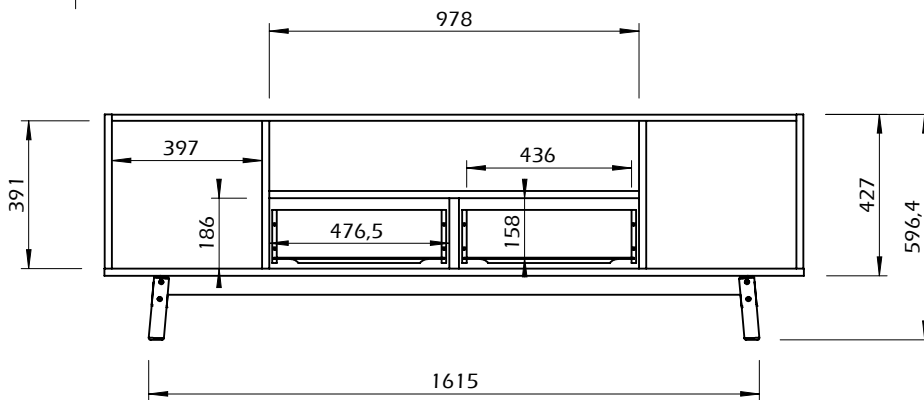

Technical Information

MESA TV LYON

TEMAHOME

60min

??kg