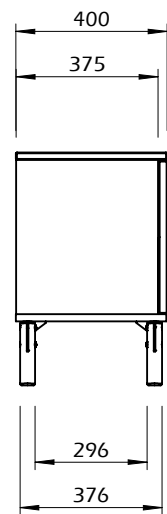

Technical Information

MESA TV LYON

TEMAHOME

60min

??kg