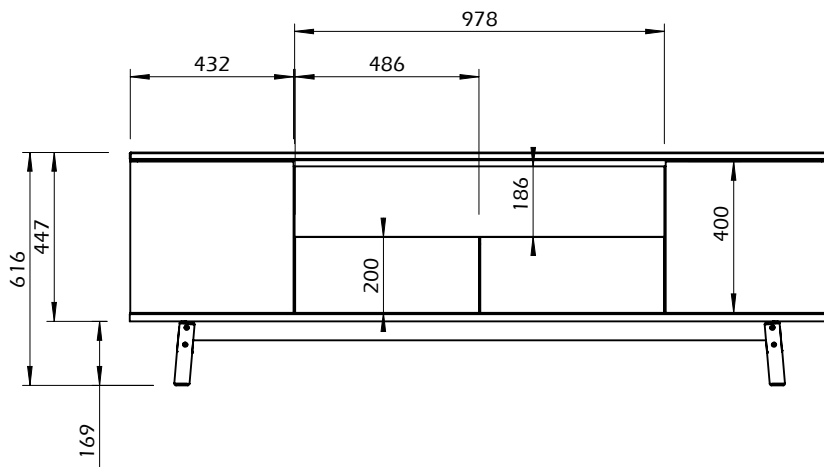

Technical Information

MESA TV LYON

TEMAHOME

60min

??kg