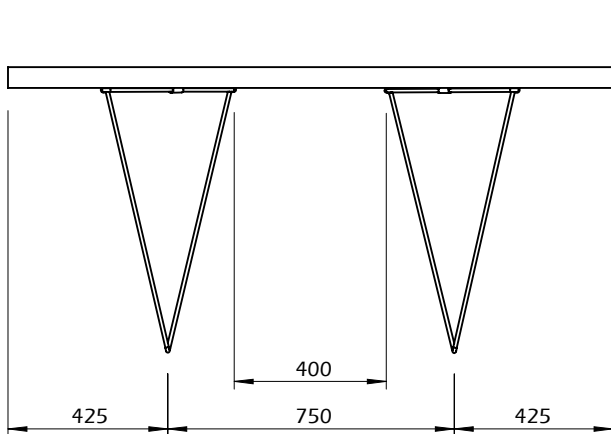

Technical Information

MULTI TRESTLES 160

OPTION 1

OPTION 2

OPTION 1

OPTION 2

20min

25kg