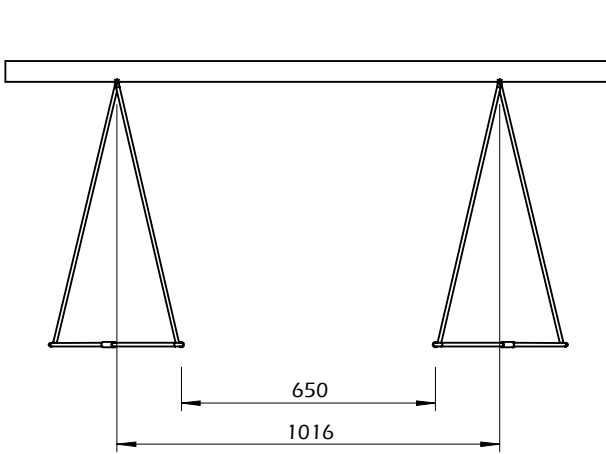

Technical Information

MULTI TRESTLES 160

OPTION 1

OPTION 2

OPTION 1

OPTION 2

20min

25kg