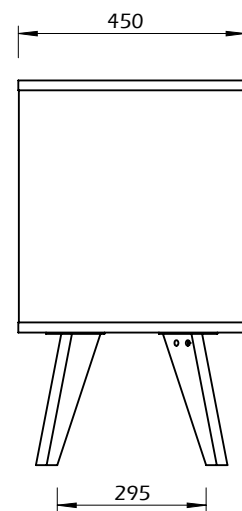

Technical Information

BRIGITTE

60min

65kg