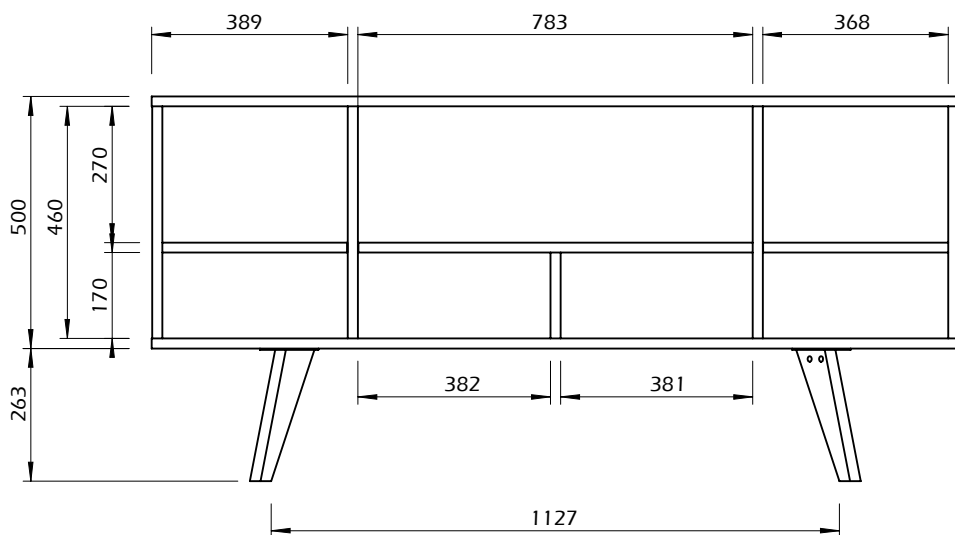

Technical Information

BRIGITTE

60min

65kg