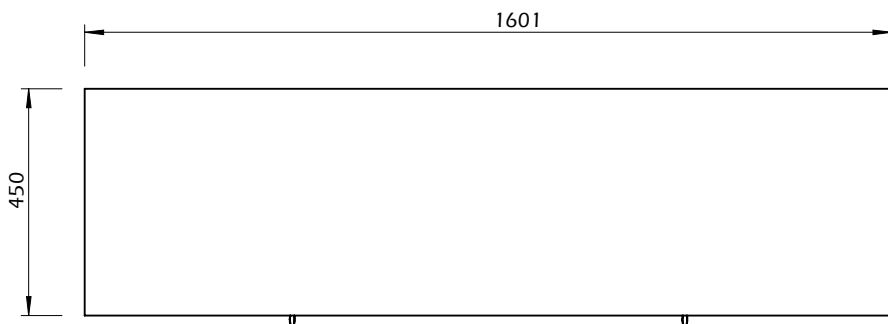

Technical Information

BRIGITTE

60min

65kg