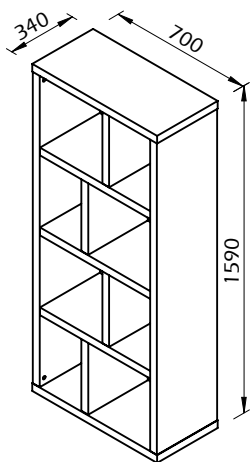

Technical Information

BERLIN

40min

140kg