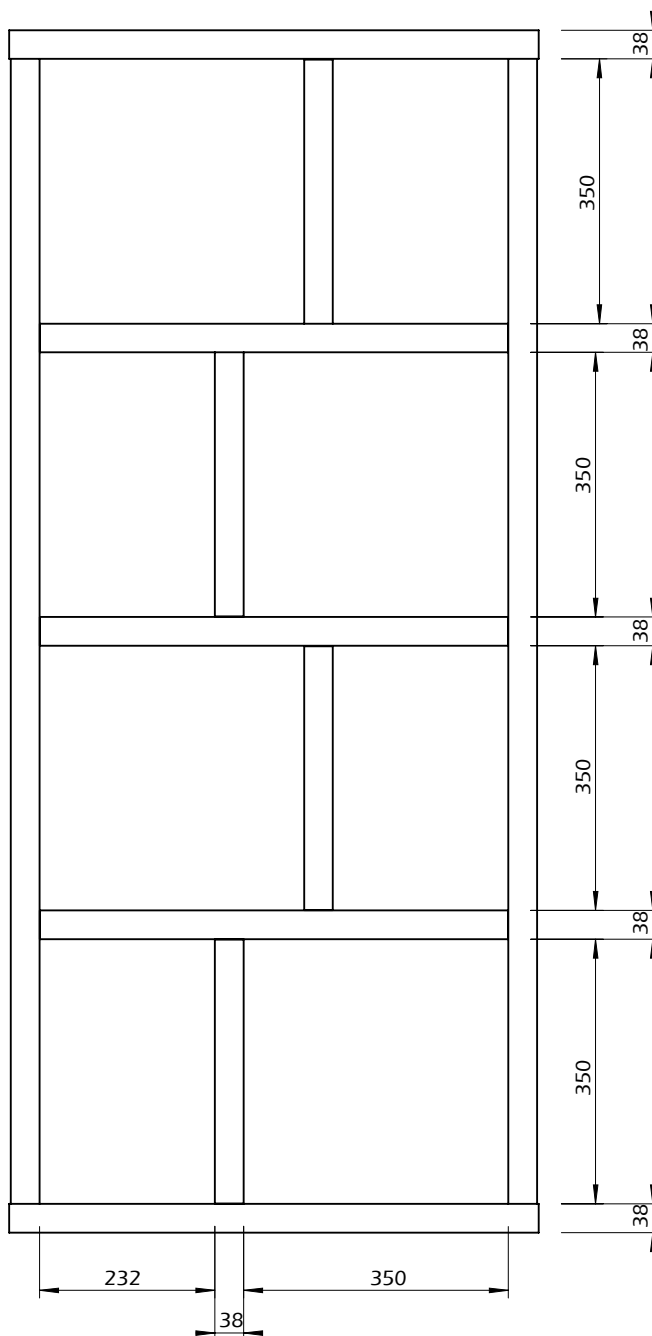

Technical Information

BERLIN

40min

140kg