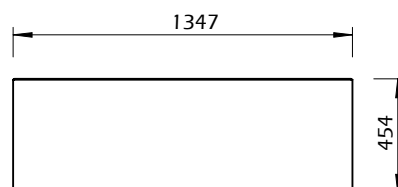

Technical Information

DANN STRIPES

40min

15-30kg

Technical Information

DANN STRIPES

40min

15-30kg