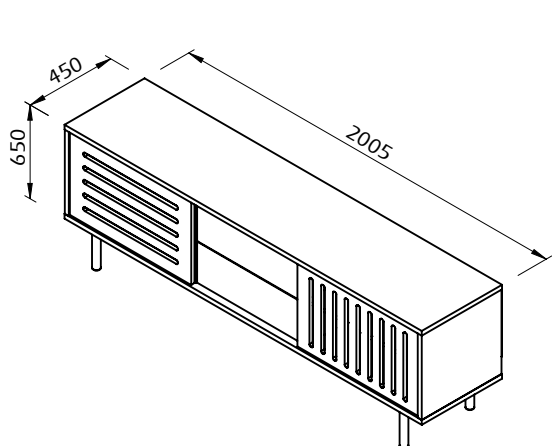

Technical Information

DANN STRIPES

40min

15-30kg

Technical Information

DANN STRIPES

40min

15-30kg