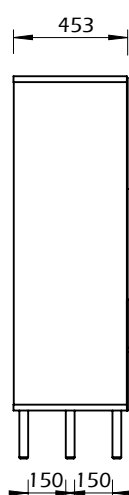

Technical Information

DANN STRIPES

40min

15-30kg

Technical Information

DANN STRIPES

40min

15-30kg