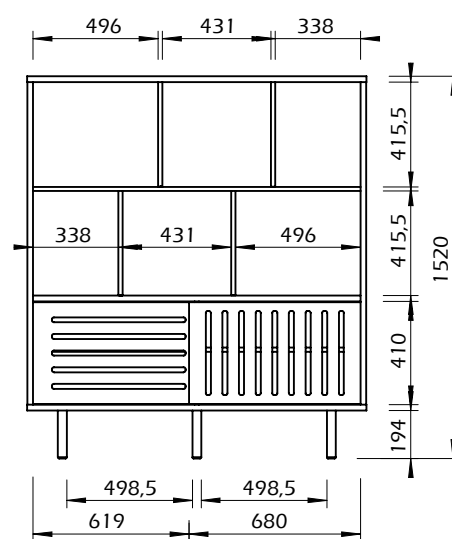

Technical Information

DANN STRIPES

40min

15-30kg

Technical Information

DANN STRIPES

40min

15-30kg