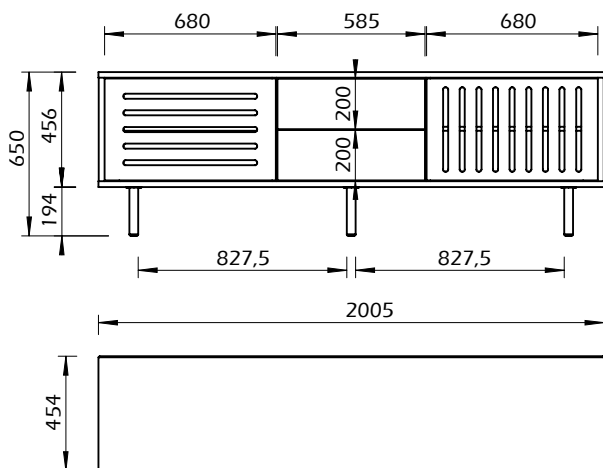

Technical Information

DANN STRIPES

40min

15-30kg

Technical Information

DANN STRIPES

40min

15-30kg