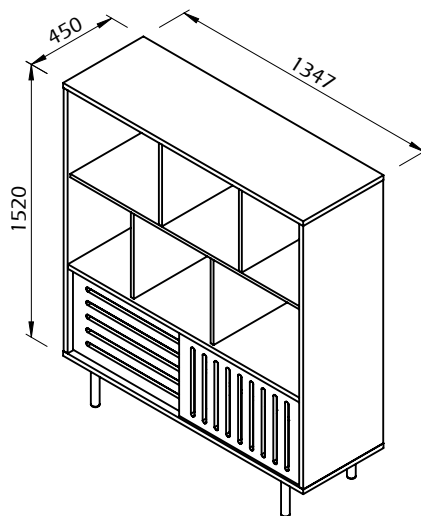

Technical Information

DANN STRIPES

40min

15-30kg

Technical Information

DANN STRIPES

40min

15-30kg