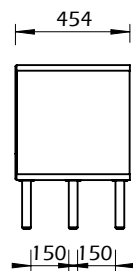

Technical Information

DANN STRIPES

40min

15-30kg

Technical Information

DANN STRIPES

40min

15-30kg