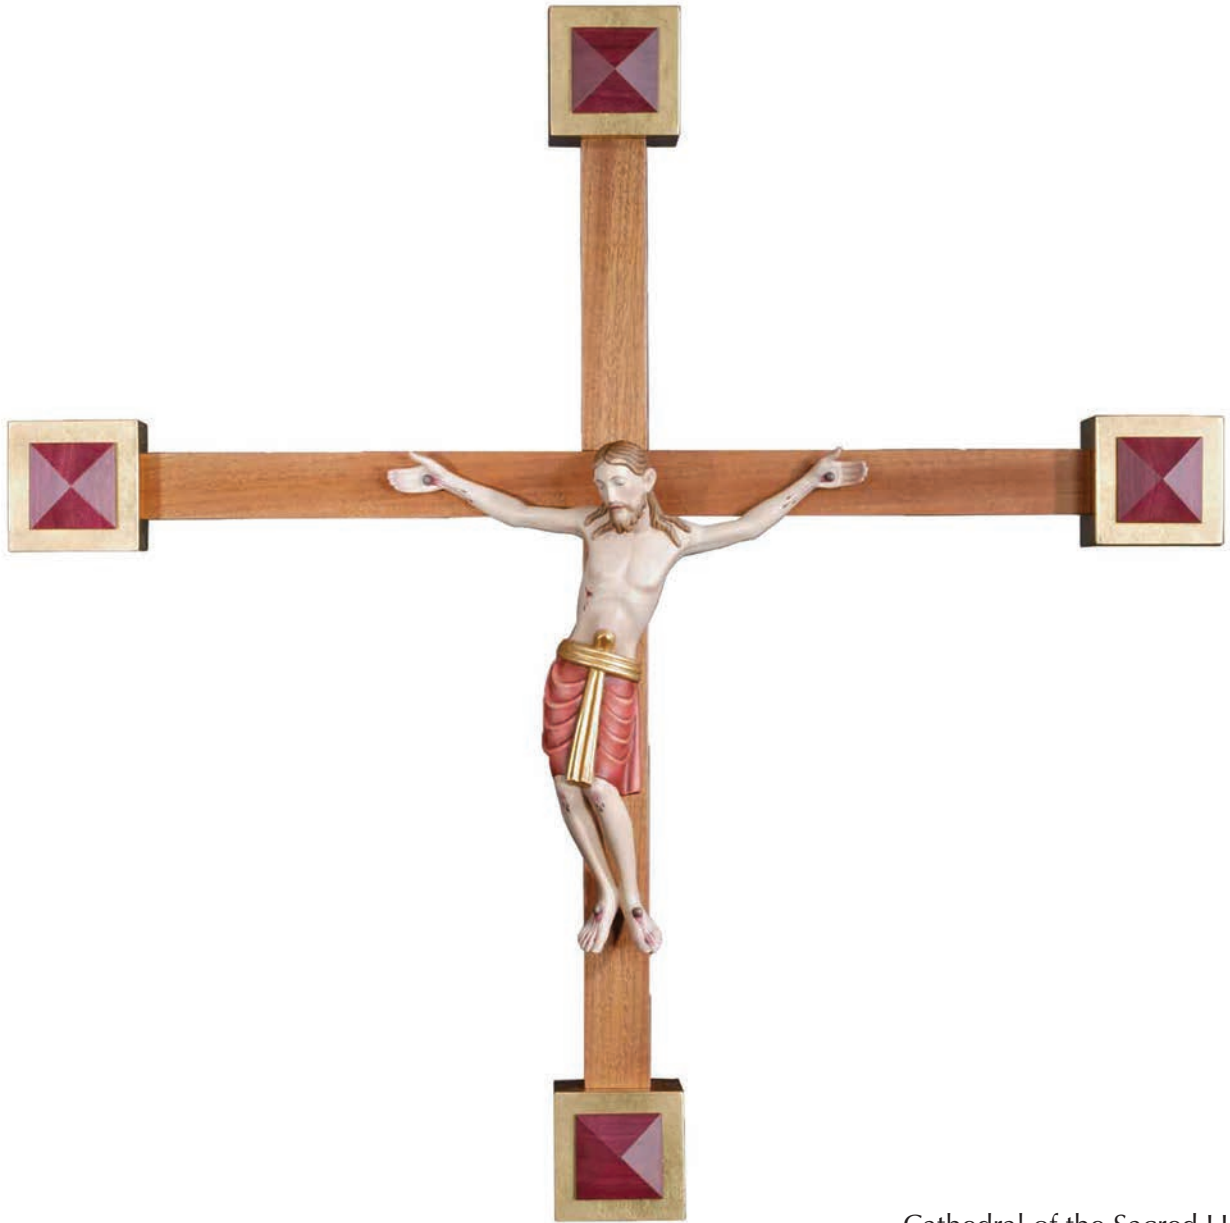

Cathedral of the Sacred Heart,
Newark, NJ

Red Oak Purple Heart Prisms
Hand-carved
Wooden Corpus

Hanging Cross