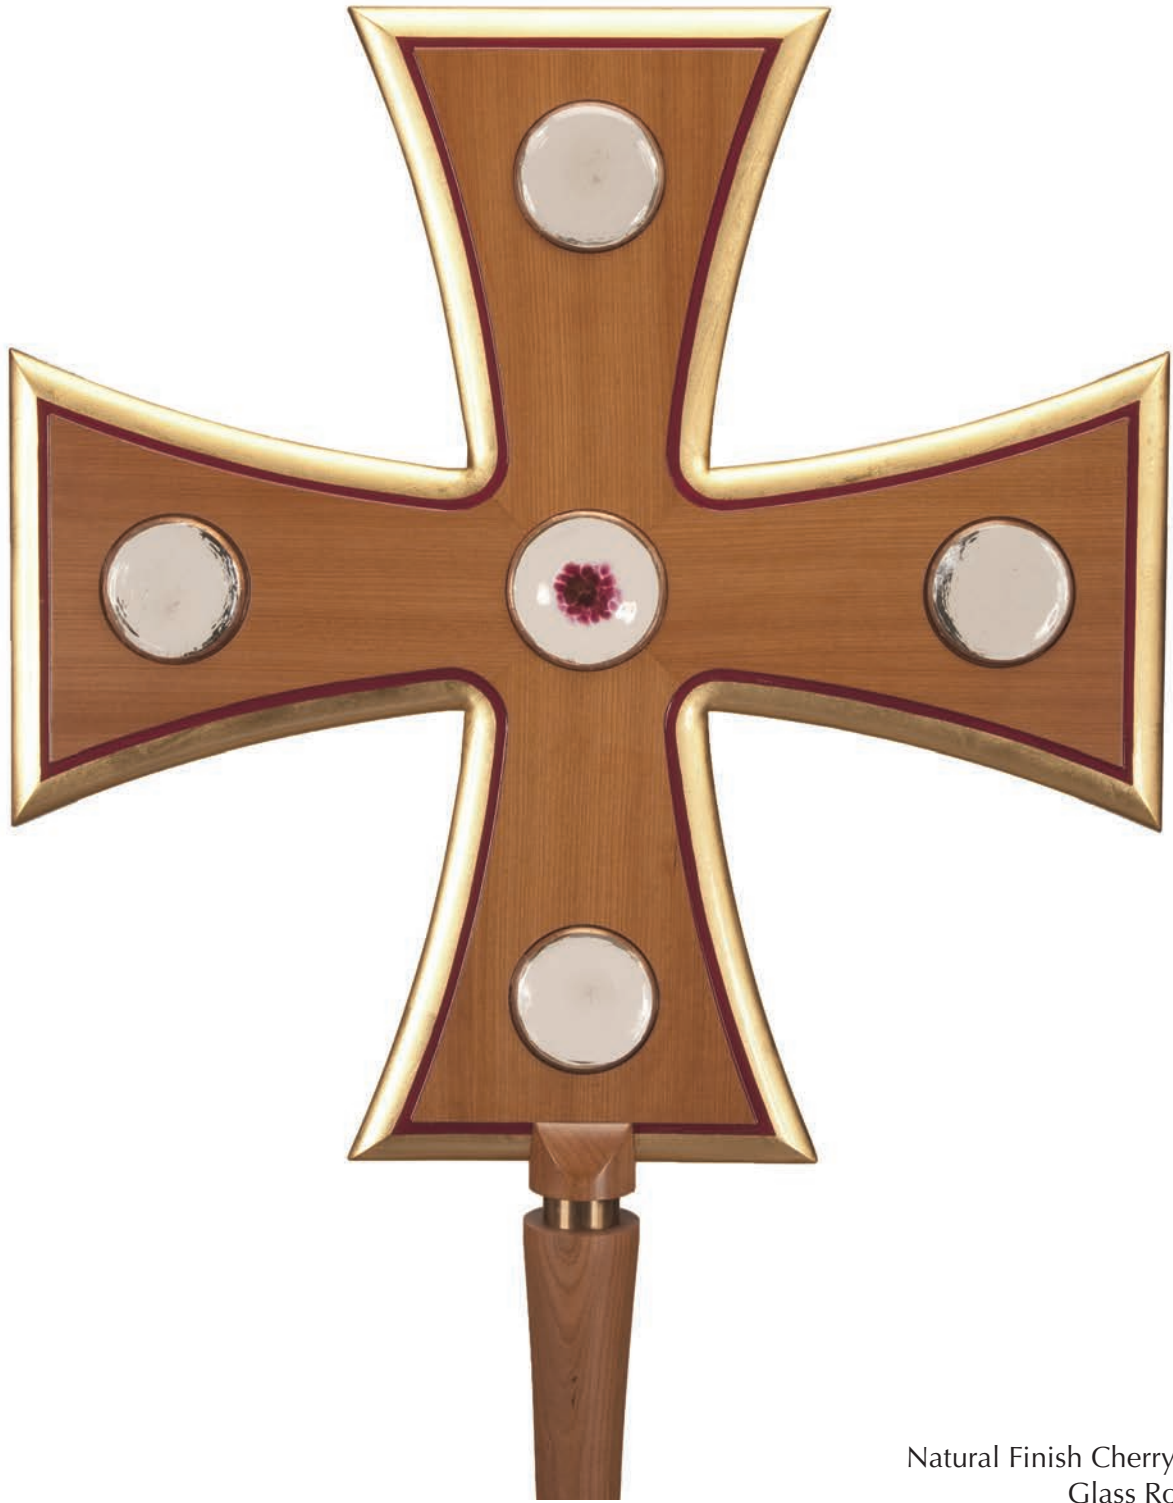

Natural Finish Cherry Wood
Glass Rondelles

Curved-Flair Greek Cross with Glass Rondelles