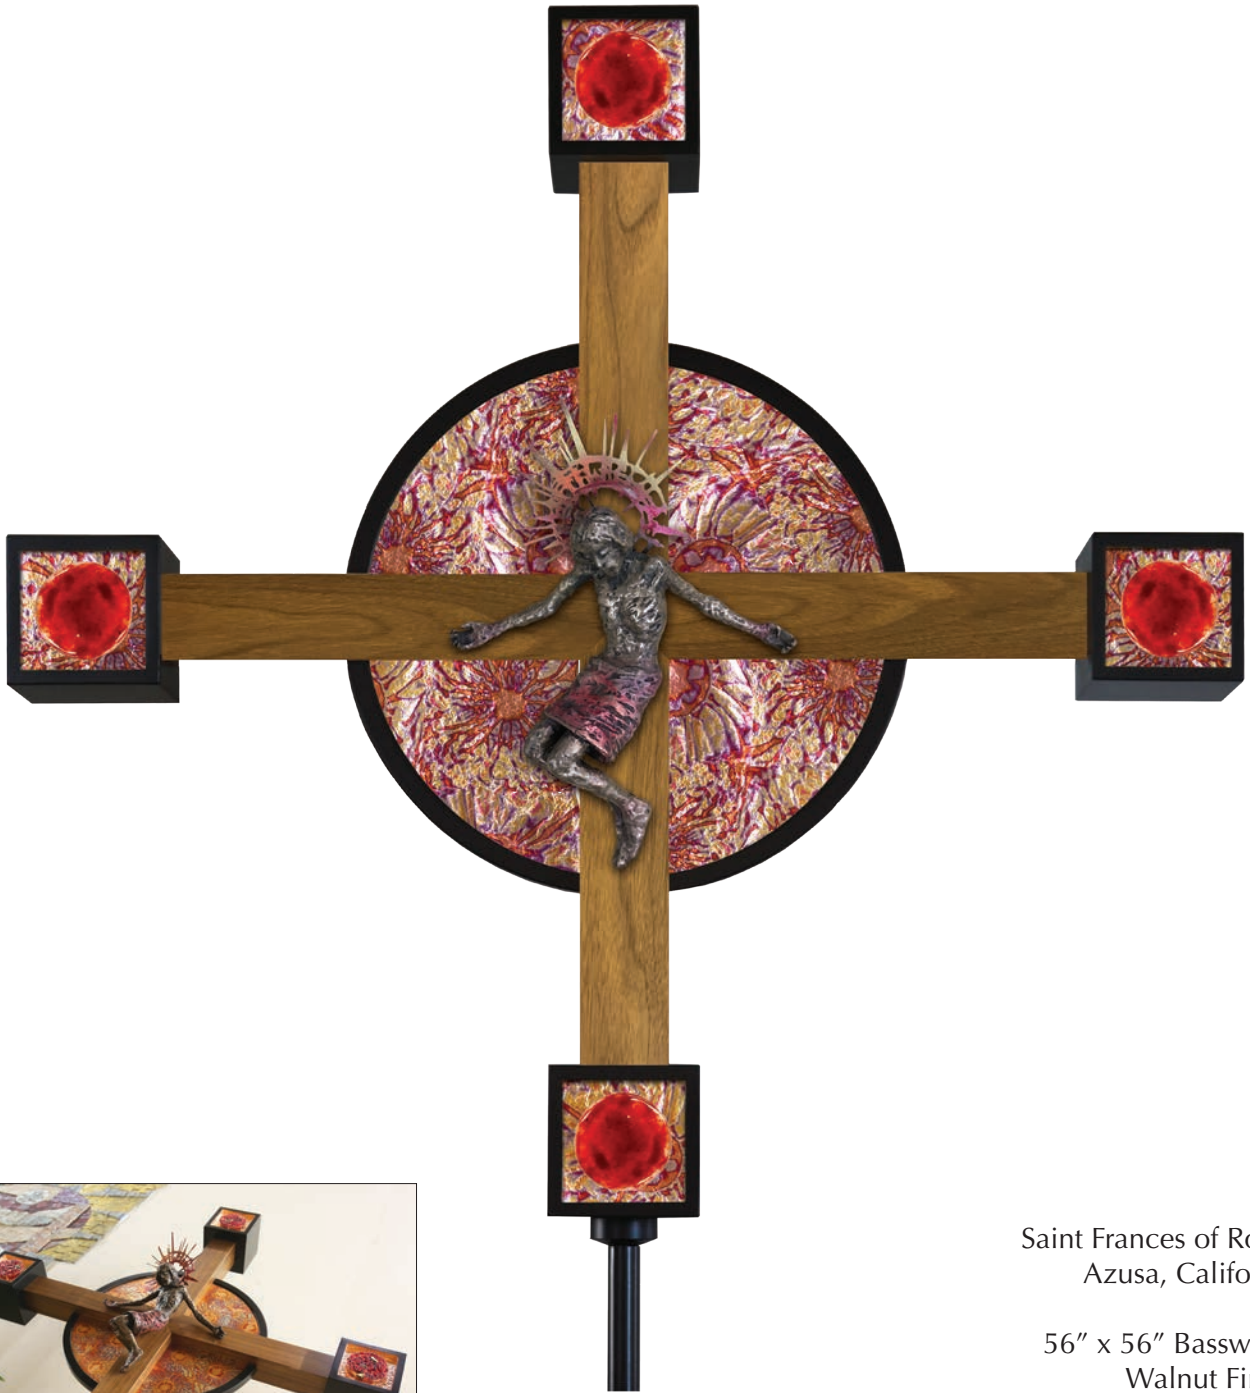

Saint Frances of Rome
Azusa, California

56" x 56" Basswood
Walnut Finish
Stained Glass Rondels
Variegated Leaf Quadrants
Variegated Leaf Cubes
Resin Corpus with Bronze Patina

Processional Cross