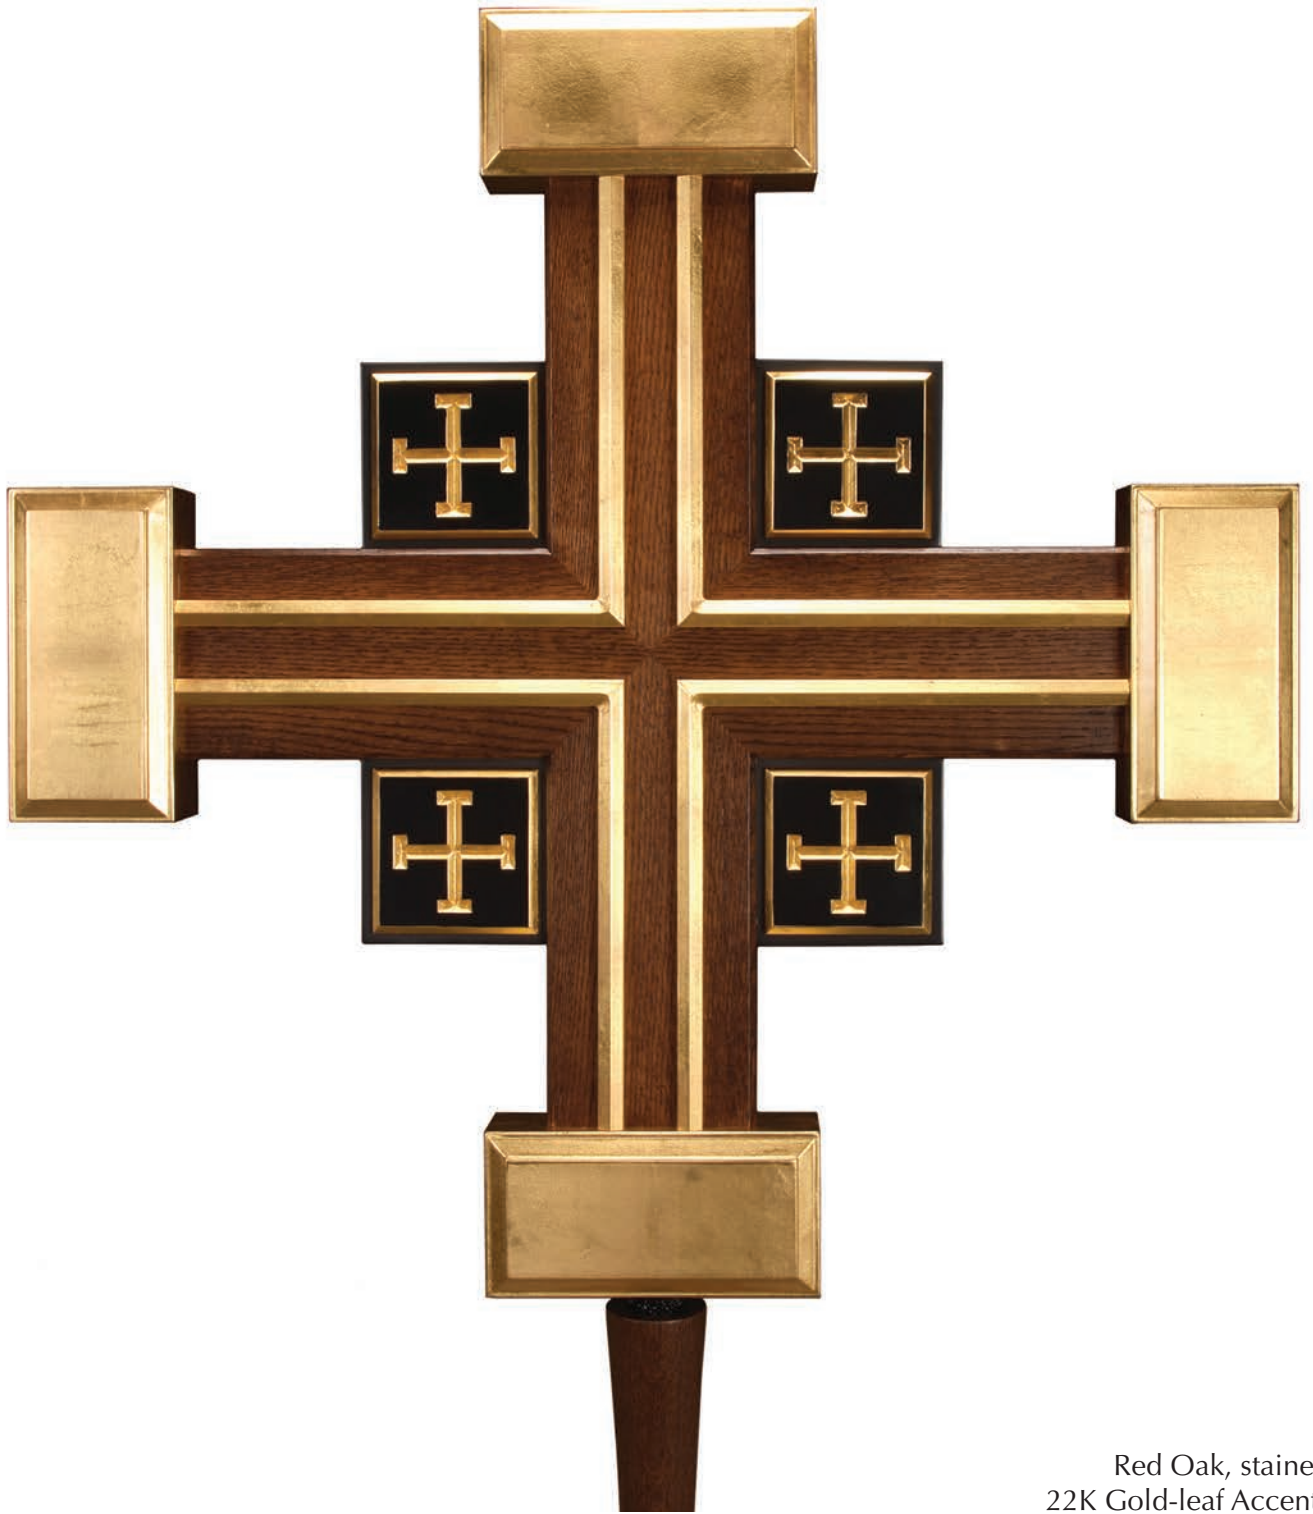

Celtic Knot Cross with
22K Gold Leaf Halo
Cultured granite center cabuchon

Celtic Cross

Walnut
22K Gold-leaf

Millennium Cross

Bubinga
Glass Insets
Copper-leaf

Millennium Cross with Glass Insets

Red Oak, stained
22K Gold-leaf Accents