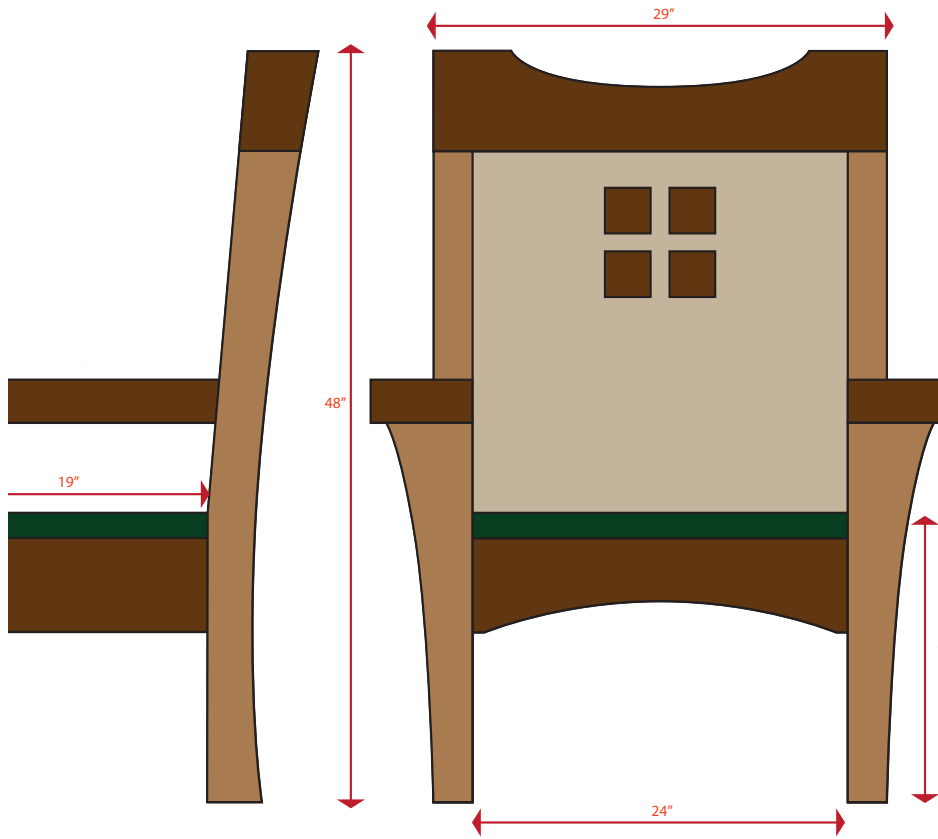

St. Eugene Catholic Church
Oklahoma City, OK 73156
Presider's Chair Design
©2012 MGMarklin, LLC. All Rights Reserved