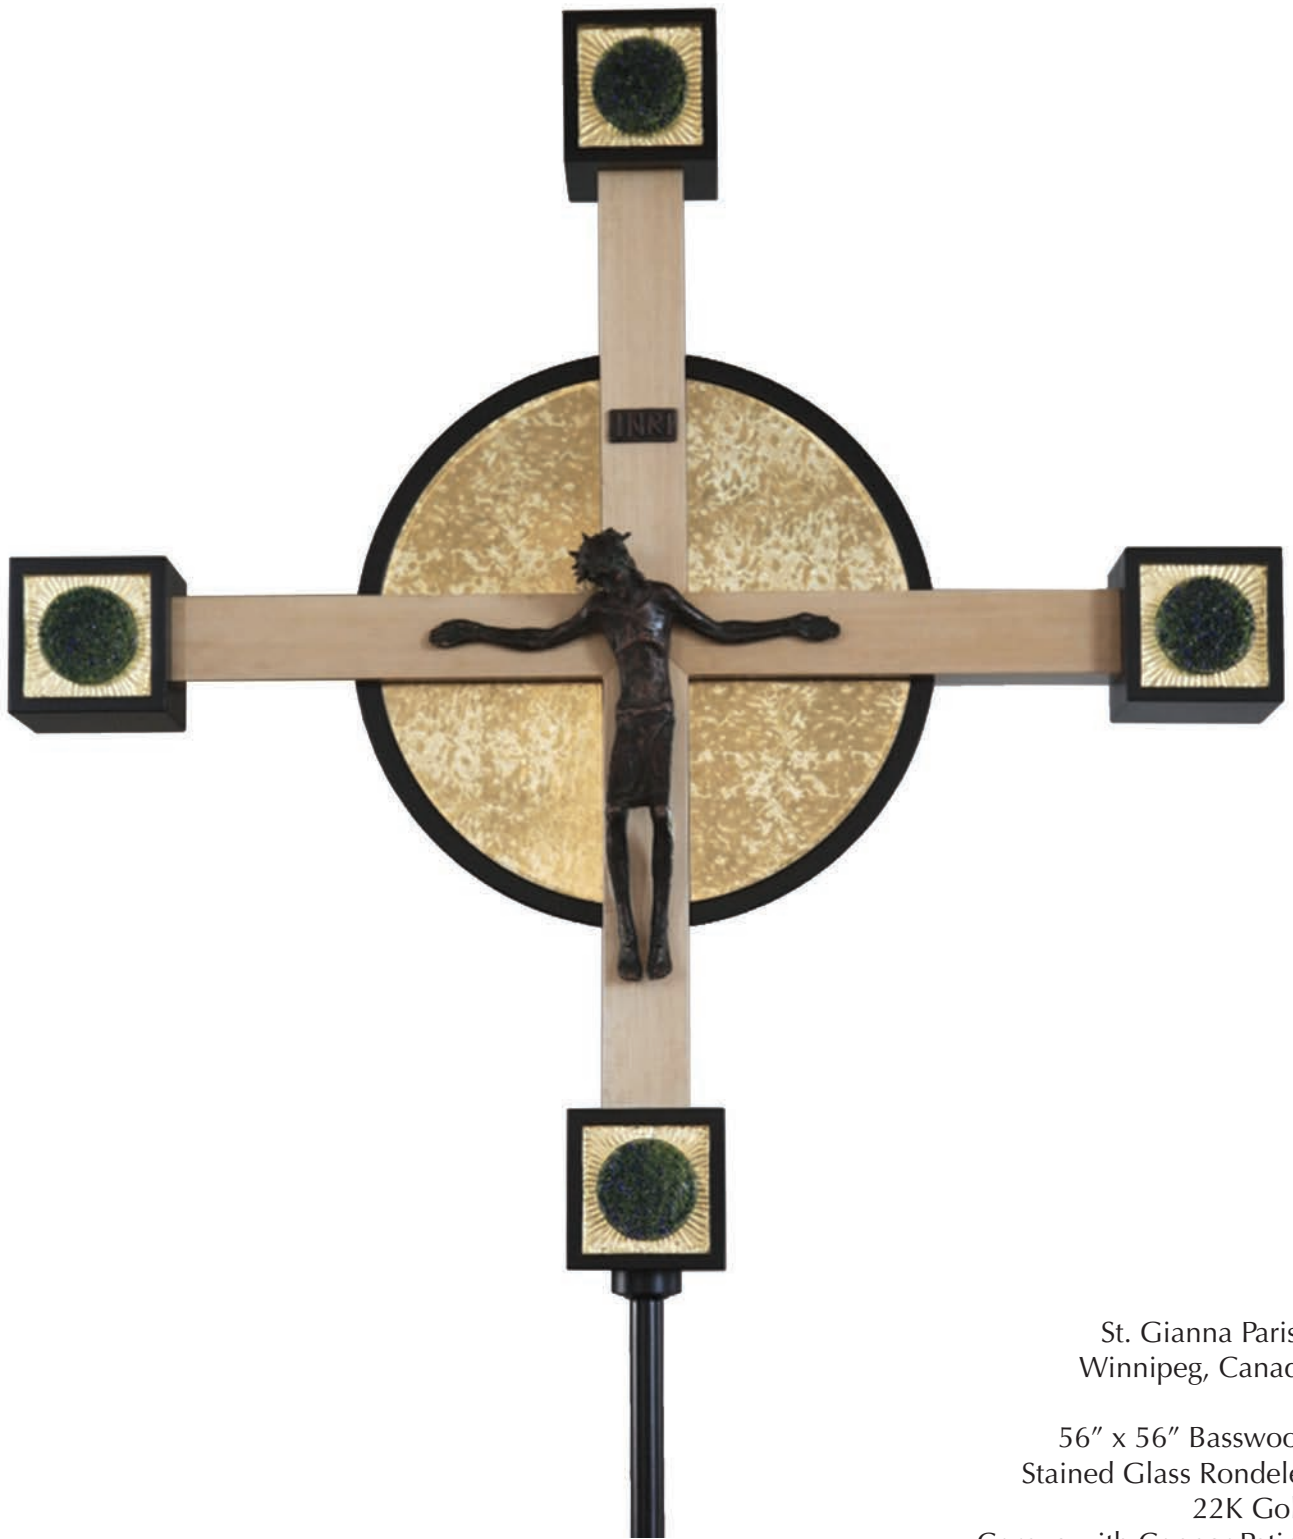

St. Gianna Parish
Winnipeg, Canada

56" x 56" Basswood
Stained Glass Rondels
22K Gold
Corpus with Copper Patina

Processional Cross