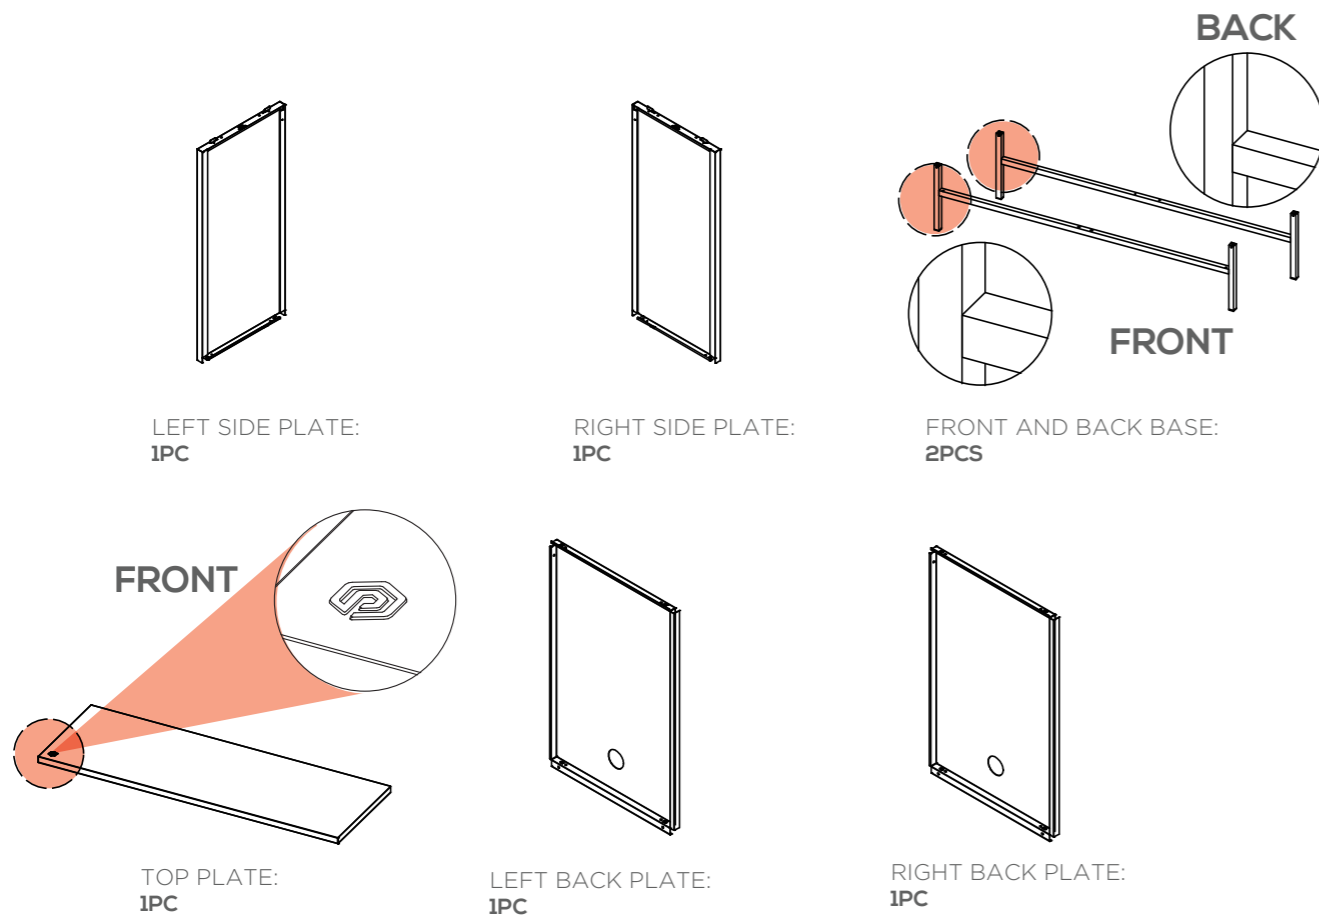

## WAFER SHELF WIDE

CODE | **SH18A**

FOR DETAILED ASSEMBLY VIDEOS,  
SEARCH POPSTRUKT ON YOUTUBE

## STEP 1

CONNECT THE LEFT AND RIGHT SIDE PLATES WITH FRONT AND BACK BASE.

## STEP 2

PUT THE TOP PLATE ONTO THE LEFT AND RIGHT SIDE PLATES