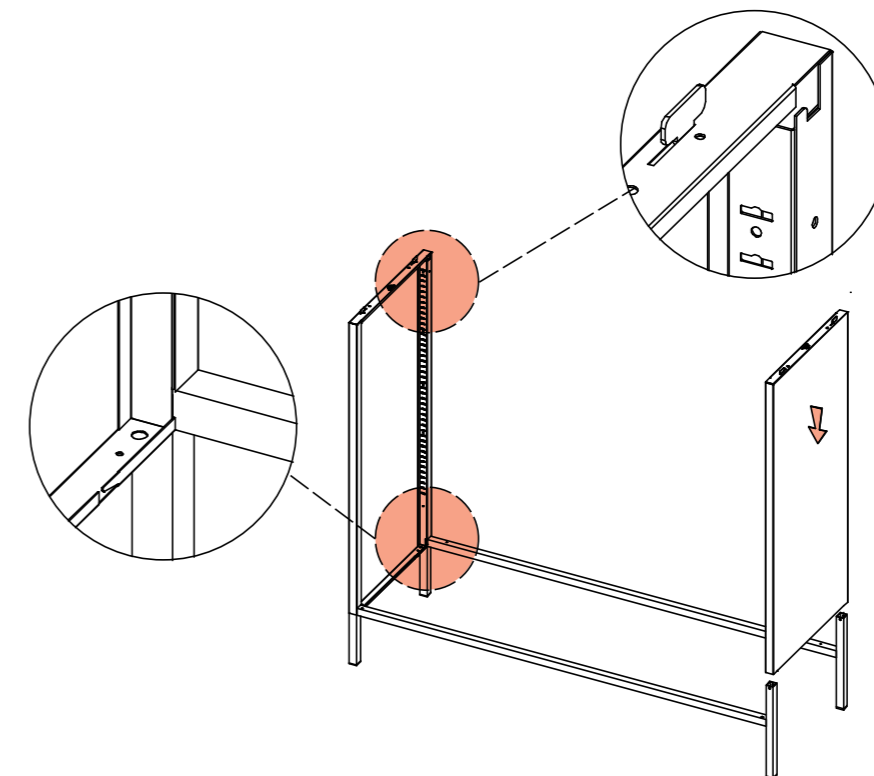

## WAFER SHELF WIDE

CODE | **SH18A**

FOR DETAILED ASSEMBLY VIDEOS,  
SEARCH POPSTRUKT ON YOUTUBE

## STEP 1

CONNECT THE LEFT AND RIGHT SIDE PLATES WITH FRONT AND BACK BASE.

## STEP 2

PUT THE TOP PLATE ONTO THE LEFT AND RIGHT SIDE PLATES