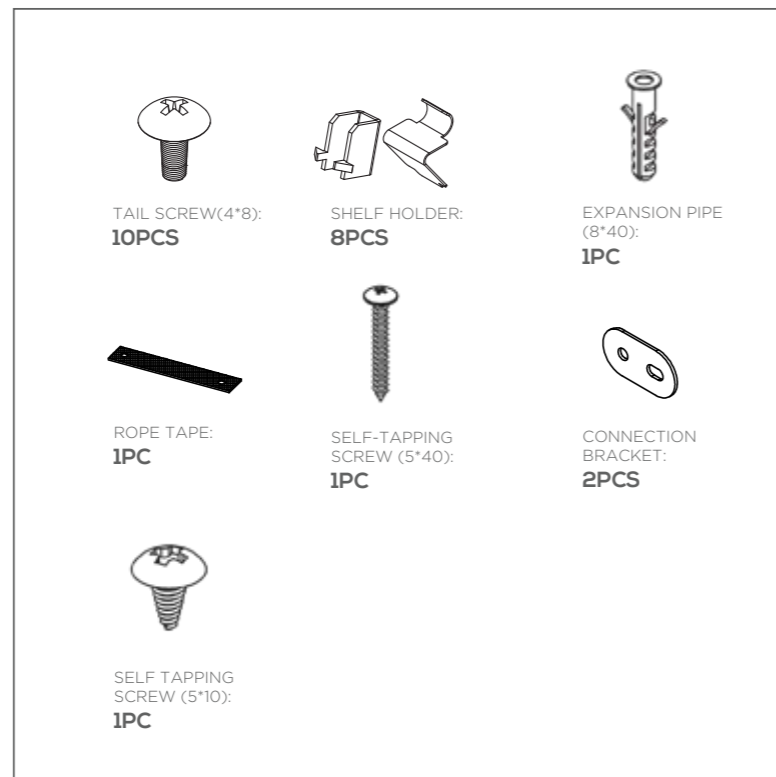

## WAFER SHELF WIDE

CODE | **SH18A**

FOR DETAILED ASSEMBLY VIDEOS,  
SEARCH POPSTRUKT ON YOUTUBE

# ALL THE PIECES

## STEP 1

CONNECT THE LEFT AND RIGHT SIDE PLATES WITH FRONT AND BACK BASE.