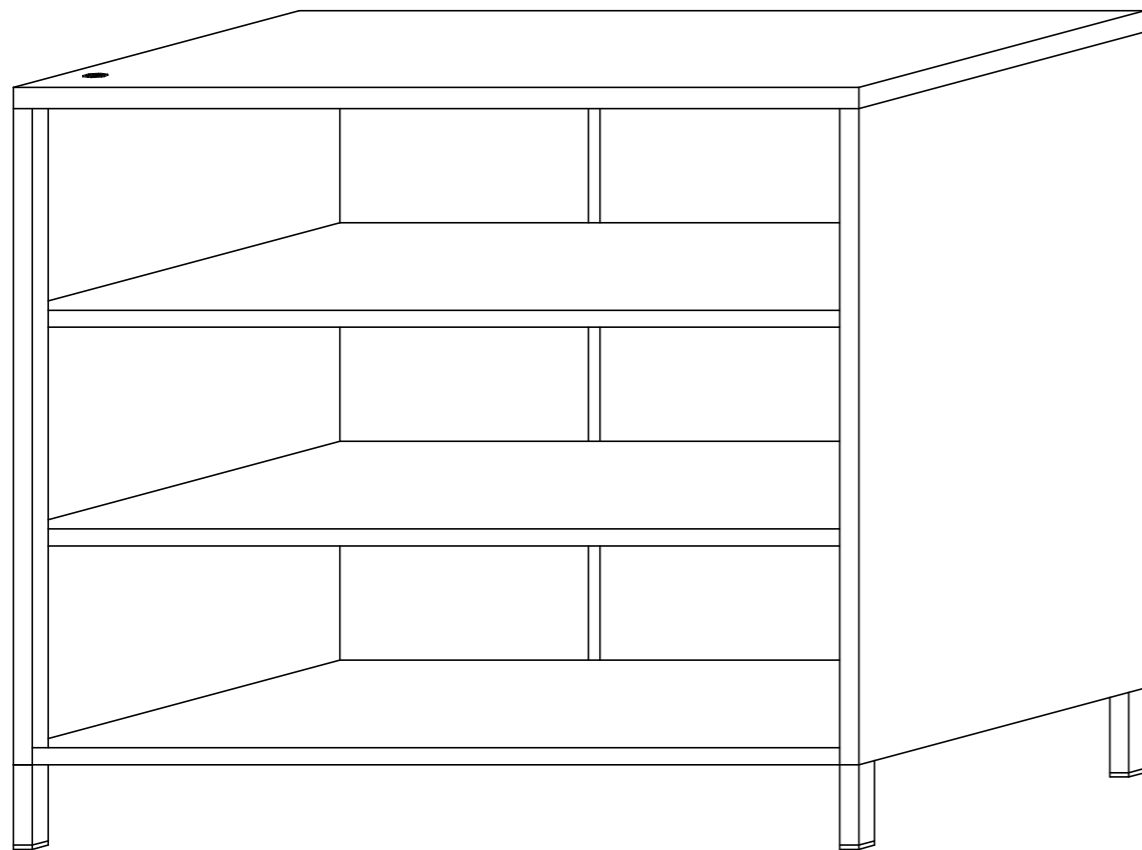

## WAFER SHELF WIDE

CODE | **SH18A**

FOR DETAILED ASSEMBLY VIDEOS,  
SEARCH POPSTRUKT ON YOUTUBE