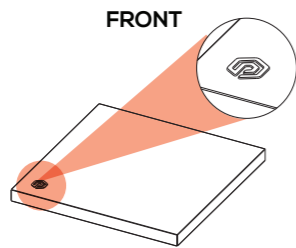

ASSEMBLY INSTRUCTIONS

WAFER SHELF TALL

CODE | SHC19

FOR DETAILED ASSEMBLY VIDEOS,
SEARCH POPSTRUKT ON YOUTUBE

WARNING

SERIOUS OR FATAL CRUSHING INJURIES CAN OCCUR FROM FURNITURE TIP-OVER. TO PREVENT THIS FURNITURE FROM TIPPING OVER IT MUST BE PERMANENTLY FIXED TO THE WALL. BASIC FIXING DEVICES FOR BRICK WALLS ARE INCLUDED. HOWEVER SINCE DIFFERENT WALL MATERIALS REQUIRE DIFFERENT TYPES OF FIXING DEVICES USE FIXING DEVICES SUITABLE FOR THE WALLS IN YOUR HOME. FOR ADVICE ON SUITABLE FIXING SYSTEMS, CONTACT YOUR LOCAL SPECIALIZED HARDWARE DEALER

LEFT SIDE PLATE:1PC

RIGHT SIDE PLATE:1PC

BACK PLATE:1PC

FRONT

TOP PLATE:1PC

BOTTOM PLATE:1PC

SHELF:4PCS

Please visit www.popstrukt.com/instructions section for more information

STEP 1

CONNECT THE LEFT AND RIGHT SIDE PLATES WITH FRONT AND BACK BASE.

STEP 2

PUT THE TOP PLATE ON TO THE LEFT AND RIGHT SIDE PLATES.

Please visit www.popstrukt.com/instructions section for more information