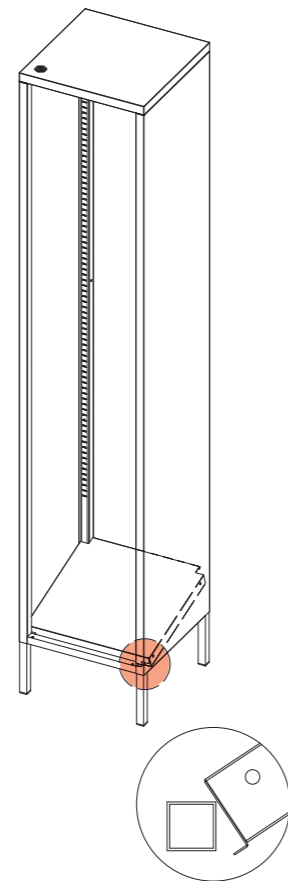

ASSEMBLY INSTRUCTIONS

WAFER SHELF TALL

CODE | SHC19

FOR DETAILED ASSEMBLY VIDEOS,
SEARCH POPSTRUKT ON YOUTUBE

WARNING

SERIOUS OR FATAL CRUSHING INJURIES CAN OCCUR FROM FURNITURE TIP-OVER. TO PREVENT THIS FURNITURE FROM TIPPING OVER IT MUST BE PERMANENTLY FIXED TO THE WALL. BASIC FIXING DEVICES FOR BRICK WALLS ARE INCLUDED. HOWEVER SINCE DIFFERENT WALL MATERIALS REQUIRE DIFFERENT TYPES OF FIXING DEVICES USE FIXING DEVICES SUITABLE FOR THE WALLS IN YOUR HOME. FOR ADVICE ON SUITABLE FIXING SYSTEMS, CONTACT YOUR LOCAL SPECIALIZED HARDWARE DEALER

LEFT SIDE PLATE:1PC

RIGHT SIDE PLATE:1PC

BACK PLATE:1PC

FRONT

TOP PLATE:1PC

BOTTOM PLATE:1PC

SHELF:4PCS

Please visit www.popstrukt.com/instructions section for more information

STEP 1

CONNECT THE LEFT AND RIGHT SIDE PLATES WITH FRONT AND BACK BASE.

STEP 2

PUT THE TOP PLATE ON TO THE LEFT AND RIGHT SIDE PLATES.

Please visit www.popstrukt.com/instructions section for more information

STEP 3

INSTALL THE BACK PLATE BY TAIL SCREWS.

STEP 4

INSTALL THE BOTTOM PLATE.

STEP 5

FIX THE BOTTOM PLATE WITH THE BUCKLE OF THE BOTTOM SIDE PLATE.

STEP 6

INSTALL THE SHELF.