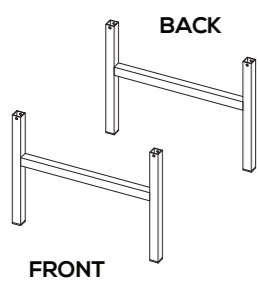

ASSEMBLY INSTRUCTIONS

WAFER SHELF TALL

CODE | SHC19

FOR DETAILED ASSEMBLY VIDEOS,
SEARCH POPSTRUKT ON YOUTUBE

WARNING

SERIOUS OR FATAL CRUSHING INJURIES CAN OCCUR FROM FURNITURE TIP-OVER. TO PREVENT THIS FURNITURE FROM TIPPING OVER IT MUST BE PERMANENTLY FIXED TO THE WALL. BASIC FIXING DEVICES FOR BRICK WALLS ARE INCLUDED. HOWEVER SINCE DIFFERENT WALL MATERIALS REQUIRE DIFFERENT TYPES OF FIXING DEVICES USE FIXING DEVICES SUITABLE FOR THE WALLS IN YOUR HOME. FOR ADVICE ON SUITABLE FIXING SYSTEMS, CONTACT YOUR LOCAL SPECIALIZED HARDWARE DEALER

LEFT SIDE PLATE:1PC

RIGHT SIDE PLATE:1PC

BACK PLATE:1PC

FRONT

TOP PLATE:1PC

BOTTOM PLATE:1PC

SHELF:4PCS

Please visit www.popstrukt.com/instructions section for more information

STEP 1

CONNECT THE LEFT AND RIGHT SIDE PLATES WITH FRONT AND BACK BASE.

STEP 2

PUT THE TOP PLATE ON TO THE LEFT AND RIGHT SIDE PLATES.

Please visit www.popstrukt.com/instructions section for more information