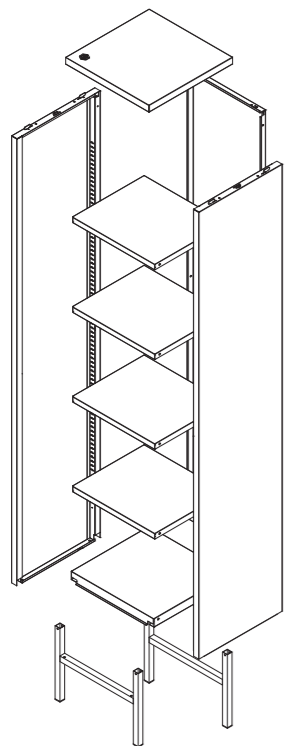

ASSEMBLY INSTRUCTIONS

WAFER SHELF TALL

CODE | SHC19

FOR DETAILED ASSEMBLY VIDEOS,
SEARCH POPSTRUKT ON YOUTUBE

WARNING

SERIOUS OR FATAL CRUSHING INJURIES CAN OCCUR FROM FURNITURE TIP-OVER. TO PREVENT THIS FURNITURE FROM TIPPING OVER IT MUST BE PERMANENTLY FIXED TO THE WALL. BASIC FIXING DEVICES FOR BRICK WALLS ARE INCLUDED. HOWEVER SINCE DIFFERENT WALL MATERIALS REQUIRE DIFFERENT TYPES OF FIXING DEVICES USE FIXING DEVICES SUITABLE FOR THE WALLS IN YOUR HOME. FOR ADVICE ON SUITABLE FIXING SYSTEMS, CONTACT YOUR LOCAL SPECIALIZED HARDWARE DEALER

LEFT SIDE PLATE:1PC

RIGHT SIDE PLATE:1PC

BACK PLATE:1PC

FRONT

TOP PLATE:1PC

BOTTOM PLATE:1PC

SHELF:4PCS

Please visit www.popstrukt.com/instructions section for more information

STEP 1

CONNECT THE LEFT AND RIGHT SIDE PLATES WITH FRONT AND BACK BASE.

STEP 2

PUT THE TOP PLATE ON TO THE LEFT AND RIGHT SIDE PLATES.

Please visit www.popstrukt.com/instructions section for more information

STEP 3

INSTALL THE BACK PLATE BY TAIL SCREWS.

STEP 4

INSTALL THE BOTTOM PLATE.

STEP 5

FIX THE BOTTOM PLATE WITH THE BUCKLE OF THE BOTTOM SIDE PLATE.

STEP 6

INSTALL THE SHELF.