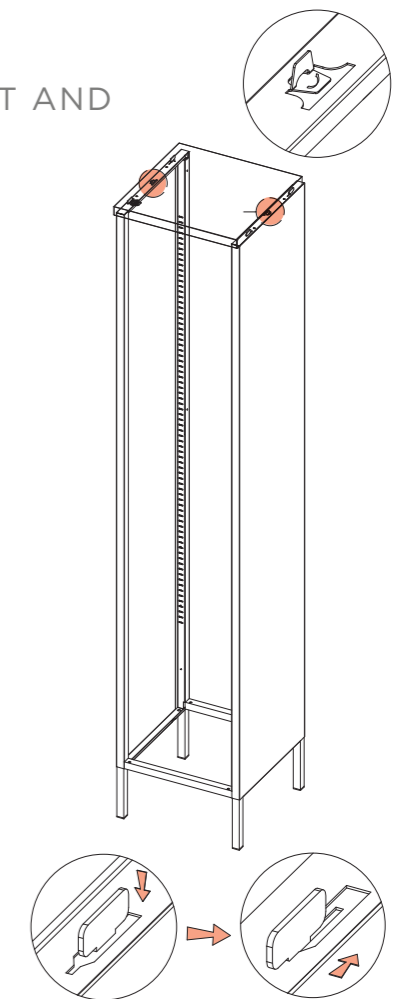

ASSEMBLY INSTRUCTIONS

WAFER SHELF TALL

CODE | SHC19

FOR DETAILED ASSEMBLY VIDEOS,
SEARCH POPSTRUKT ON YOUTUBE

WARNING

SERIOUS OR FATAL CRUSHING INJURIES CAN OCCUR FROM FURNITURE TIP-OVER. TO PREVENT THIS FURNITURE FROM TIPPING OVER IT MUST BE PERMANENTLY FIXED TO THE WALL. BASIC FIXING DEVICES FOR BRICK WALLS ARE INCLUDED. HOWEVER SINCE DIFFERENT WALL MATERIALS REQUIRE DIFFERENT TYPES OF FIXING DEVICES USE FIXING DEVICES SUITABLE FOR THE WALLS IN YOUR HOME. FOR ADVICE ON SUITABLE FIXING SYSTEMS, CONTACT YOUR LOCAL SPECIALIZED HARDWARE DEALER

LEFT SIDE PLATE:1PC

RIGHT SIDE PLATE:1PC

BACK PLATE:1PC

FRONT

TOP PLATE:1PC

BOTTOM PLATE:1PC

SHELF:4PCS

Please visit www.popstrukt.com/instructions section for more information

STEP 1

CONNECT THE LEFT AND RIGHT SIDE PLATES WITH FRONT AND BACK BASE.

STEP 2

PUT THE TOP PLATE ON TO THE LEFT AND RIGHT SIDE PLATES.

Please visit www.popstrukt.com/instructions section for more information

STEP 3

INSTALL THE BACK PLATE BY TAIL SCREWS.

STEP 4

INSTALL THE BOTTOM PLATE.

STEP 5

FIX THE BOTTOM PLATE WITH THE BUCKLE OF THE BOTTOM SIDE PLATE.

STEP 6

INSTALL THE SHELF.