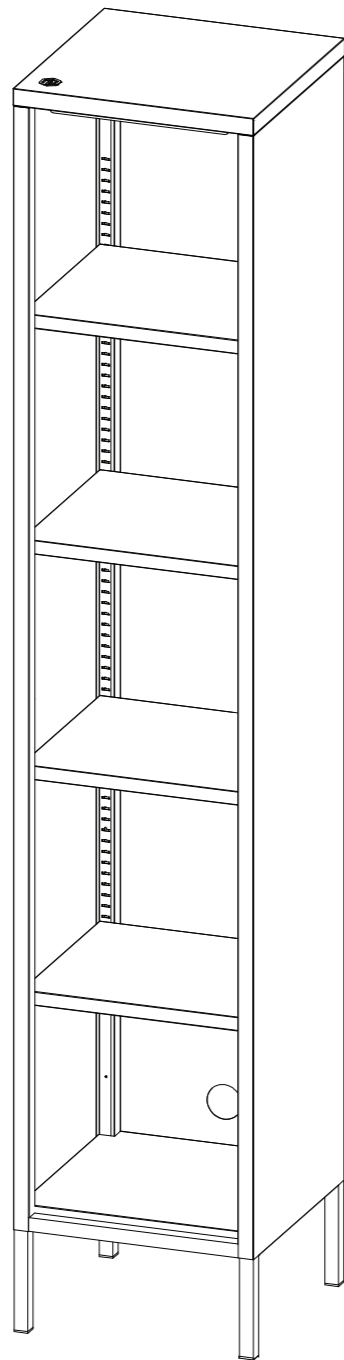

ASSEMBLY INSTRUCTIONS

WAFER SHELF TALL

CODE | SHC19

FOR DETAILED ASSEMBLY VIDEOS,
SEARCH POPSTRUKT ON YOUTUBE

WARNING

SERIOUS OR FATAL CRUSHING INJURIES CAN OCCUR FROM FURNITURE TIP-OVER. TO PREVENT THIS FURNITURE FROM TIPPING OVER IT MUST BE PERMANENTLY FIXED TO THE WALL. BASIC FIXING DEVICES FOR BRICK WALLS ARE INCLUDED. HOWEVER SINCE DIFFERENT WALL MATERIALS REQUIRE DIFFERENT TYPES OF FIXING DEVICES USE FIXING DEVICES SUITABLE FOR THE WALLS IN YOUR HOME. FOR ADVICE ON SUITABLE FIXING SYSTEMS, CONTACT YOUR LOCAL SPECIALIZED HARDWARE DEALER

LEFT SIDE PLATE:1PC

RIGHT SIDE PLATE:1PC

BACK PLATE:1PC

FRONT

TOP PLATE:1PC

BOTTOM PLATE:1PC

SHELF:4PCS

Please visit www.popstrukt.com/instructions section for more information

STEP 1

CONNECT THE LEFT AND RIGHT SIDE PLATES WITH FRONT AND BACK BASE.

STEP 2

PUT THE TOP PLATE ON TO THE LEFT AND RIGHT SIDE PLATES.

Please visit www.popstrukt.com/instructions section for more information

STEP 3

INSTALL THE BACK PLATE BY TAIL SCREWS.

STEP 4

INSTALL THE BOTTOM PLATE.

STEP 5

FIX THE BOTTOM PLATE WITH THE BUCKLE OF THE BOTTOM SIDE PLATE.

STEP 6

INSTALL THE SHELF.