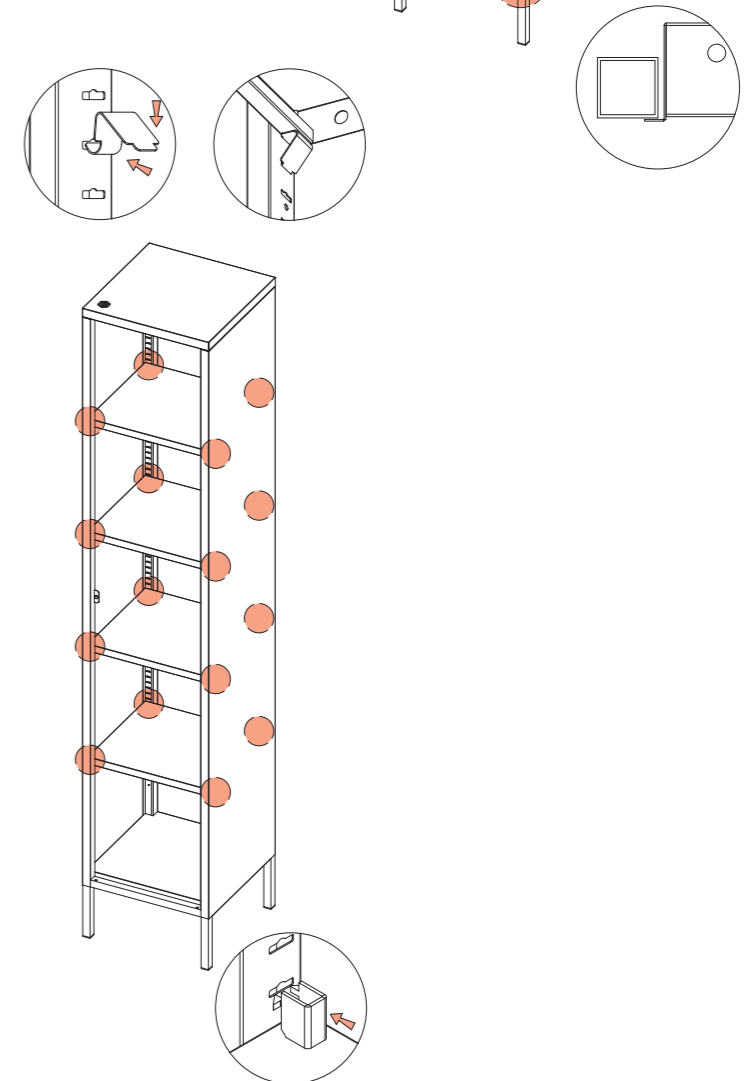

LEFT SIDE PLATE:1PC

RIGHT SIDE PLATE:1PC

BACK PLATE:1PC

FRONT

TOP PLATE:1PC

BOTTOM PLATE:1PC

SHELF:4PCS

Please visit www.popstrukt.com/instructions section for more information

STEP 1

CONNECT THE LEFT AND RIGHT SIDE PLATES WITH FRONT AND BACK BASE.

STEP 2

PUT THE TOP PLATE ON TO THE LEFT AND RIGHT SIDE PLATES.

Please visit www.popstrukt.com/instructions section for more information

STEP 3

INSTALL THE BACK PLATE BY TAIL SCREWS.

STEP 4

INSTALL THE BOTTOM PLATE.

STEP 5

FIX THE BOTTOM PLATE WITH THE BUCKLE OF THE BOTTOM SIDE PLATE.

STEP 6

INSTALL THE SHELF.

STEP 7

FIX TO WALL

STEP 1

INSERT WALL PLUG INTO THE WALL USING A DRILL.

TIP: Blow dirt out of hole.

STEP 2

FIX THE MATERIAL STRIP TO THE BACK OF UNIT USING SCREW.

STEP 3