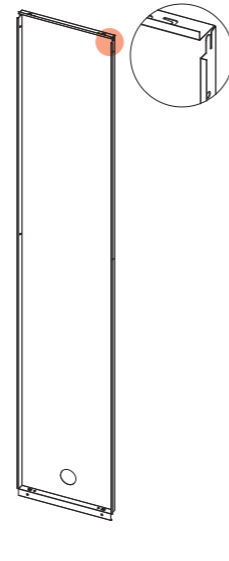

ASSEMBLY INSTRUCTIONS

WAFER SHELF TALL

CODE | SHC19

FOR DETAILED ASSEMBLY VIDEOS,
SEARCH POPSTRUKT ON YOUTUBE

WARNING

SERIOUS OR FATAL CRUSHING INJURIES CAN OCCUR FROM FURNITURE TIP-OVER. TO PREVENT THIS FURNITURE FROM TIPPING OVER IT MUST BE PERMANENTLY FIXED TO THE WALL. BASIC FIXING DEVICES FOR BRICK WALLS ARE INCLUDED. HOWEVER SINCE DIFFERENT WALL MATERIALS REQUIRE DIFFERENT TYPES OF FIXING DEVICES USE FIXING DEVICES SUITABLE FOR THE WALLS IN YOUR HOME. FOR ADVICE ON SUITABLE FIXING SYSTEMS, CONTACT YOUR LOCAL SPECIALIZED HARDWARE DEALER

LEFT SIDE PLATE:1PC

RIGHT SIDE PLATE:1PC

BACK PLATE:1PC

FRONT

TOP PLATE:1PC

BOTTOM PLATE:1PC

SHELF:4PCS

Please visit www.popstrukt.com/instructions section for more information

STEP 1

CONNECT THE LEFT AND RIGHT SIDE PLATES WITH FRONT AND BACK BASE.

STEP 2

PUT THE TOP PLATE ON TO THE LEFT AND RIGHT SIDE PLATES.

Please visit www.popstrukt.com/instructions section for more information