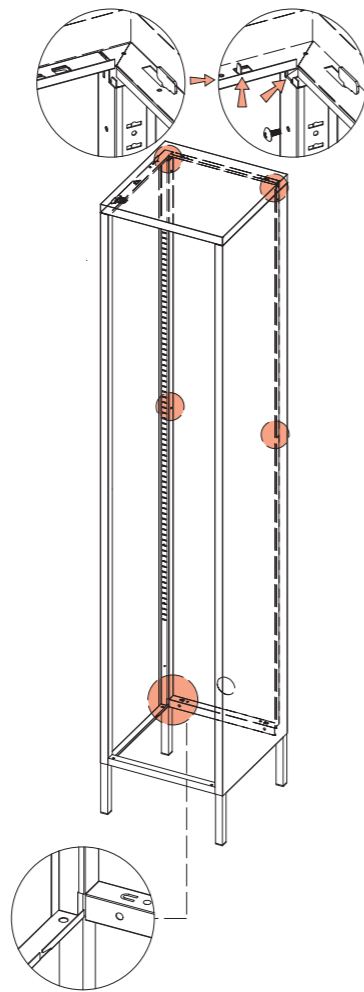

LEFT SIDE PLATE:1PC

RIGHT SIDE PLATE:1PC

BACK PLATE:1PC

FRONT

TOP PLATE:1PC

BOTTOM PLATE:1PC

SHELF:4PCS

Please visit www.popstrukt.com/instructions section for more information

STEP 1

CONNECT THE LEFT AND RIGHT SIDE PLATES WITH FRONT AND BACK BASE.

STEP 2

PUT THE TOP PLATE ON TO THE LEFT AND RIGHT SIDE PLATES.

Please visit www.popstrukt.com/instructions section for more information

STEP 3

INSTALL THE BACK PLATE BY TAIL SCREWS.

STEP 4

INSTALL THE BOTTOM PLATE.

STEP 5

FIX THE BOTTOM PLATE WITH THE BUCKLE OF THE BOTTOM SIDE PLATE.

STEP 6

INSTALL THE SHELF.

STEP 7

FIX TO WALL

STEP 1

INSERT WALL PLUG INTO THE WALL USING A DRILL.

TIP: Blow dirt out of hole.

STEP 2

FIX THE MATERIAL STRIP TO THE BACK OF UNIT USING SCREW.

STEP 3