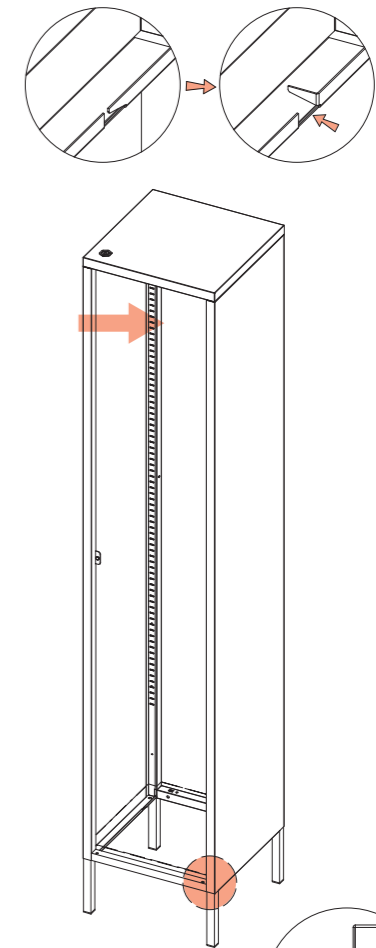

LEFT SIDE PLATE:1PC

RIGHT SIDE PLATE:1PC

BACK PLATE:1PC

FRONT

TOP PLATE:1PC

BOTTOM PLATE:1PC

SHELF:4PCS

Please visit www.popstrukt.com/instructions section for more information

STEP 1

CONNECT THE LEFT AND RIGHT SIDE PLATES WITH FRONT AND BACK BASE.

STEP 2

PUT THE TOP PLATE ON TO THE LEFT AND RIGHT SIDE PLATES.

Please visit www.popstrukt.com/instructions section for more information

STEP 3

INSTALL THE BACK PLATE BY TAIL SCREWS.

STEP 4

INSTALL THE BOTTOM PLATE.

STEP 5

FIX THE BOTTOM PLATE WITH THE BUCKLE OF THE BOTTOM SIDE PLATE.

STEP 6

INSTALL THE SHELF.

STEP 7

FIX TO WALL

STEP 1

INSERT WALL PLUG INTO THE WALL USING A DRILL.

TIP: Blow dirt out of hole.

STEP 2

FIX THE MATERIAL STRIP TO THE BACK OF UNIT USING SCREW.

STEP 3