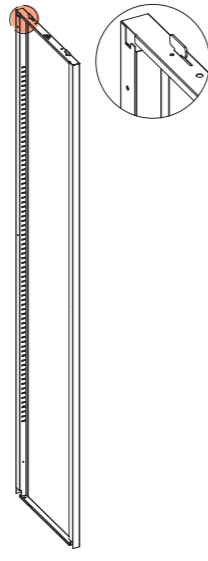

ASSEMBLY INSTRUCTIONS

WAFER SHELF TALL

CODE | SHC19

FOR DETAILED ASSEMBLY VIDEOS,
SEARCH POPSTRUKT ON YOUTUBE

WARNING

SERIOUS OR FATAL CRUSHING INJURIES CAN OCCUR FROM FURNITURE TIP-OVER. TO PREVENT THIS FURNITURE FROM TIPPING OVER IT MUST BE PERMANENTLY FIXED TO THE WALL. BASIC FIXING DEVICES FOR BRICK WALLS ARE INCLUDED. HOWEVER SINCE DIFFERENT WALL MATERIALS REQUIRE DIFFERENT TYPES OF FIXING DEVICES USE FIXING DEVICES SUITABLE FOR THE WALLS IN YOUR HOME. FOR ADVICE ON SUITABLE FIXING SYSTEMS, CONTACT YOUR LOCAL SPECIALIZED HARDWARE DEALER

LEFT SIDE PLATE:1PC

RIGHT SIDE PLATE:1PC

BACK PLATE:1PC

FRONT

TOP PLATE:1PC

BOTTOM PLATE:1PC

SHELF:4PCS

Please visit www.popstrukt.com/instructions section for more information

STEP 1

CONNECT THE LEFT AND RIGHT SIDE PLATES WITH FRONT AND BACK BASE.

STEP 2

PUT THE TOP PLATE ON TO THE LEFT AND RIGHT SIDE PLATES.

Please visit www.popstrukt.com/instructions section for more information

STEP 3

INSTALL THE BACK PLATE BY TAIL SCREWS.

STEP 4

INSTALL THE BOTTOM PLATE.

STEP 5

FIX THE BOTTOM PLATE WITH THE BUCKLE OF THE BOTTOM SIDE PLATE.

STEP 6

INSTALL THE SHELF.