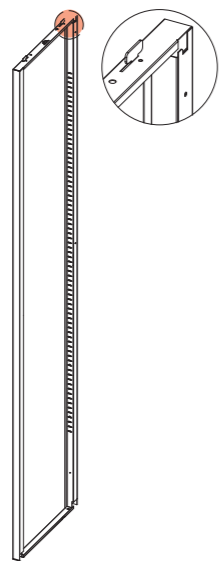

ASSEMBLY INSTRUCTIONS

WAFER SHELF TALL

CODE | SHC19

FOR DETAILED ASSEMBLY VIDEOS,
SEARCH POPSTRUKT ON YOUTUBE

WARNING

SERIOUS OR FATAL CRUSHING INJURIES CAN OCCUR FROM FURNITURE TIP-OVER. TO PREVENT THIS FURNITURE FROM TIPPING OVER IT MUST BE PERMANENTLY FIXED TO THE WALL. BASIC FIXING DEVICES FOR BRICK WALLS ARE INCLUDED. HOWEVER SINCE DIFFERENT WALL MATERIALS REQUIRE DIFFERENT TYPES OF FIXING DEVICES USE FIXING DEVICES SUITABLE FOR THE WALLS IN YOUR HOME. FOR ADVICE ON SUITABLE FIXING SYSTEMS, CONTACT YOUR LOCAL SPECIALIZED HARDWARE DEALER

LEFT SIDE PLATE:1PC

RIGHT SIDE PLATE:1PC

BACK PLATE:1PC

FRONT

TOP PLATE:1PC

BOTTOM PLATE:1PC

SHELF:4PCS

Please visit www.popstrukt.com/instructions section for more information

STEP 1

CONNECT THE LEFT AND RIGHT SIDE PLATES WITH FRONT AND BACK BASE.

STEP 2

PUT THE TOP PLATE ON TO THE LEFT AND RIGHT SIDE PLATES.

Please visit www.popstrukt.com/instructions section for more information