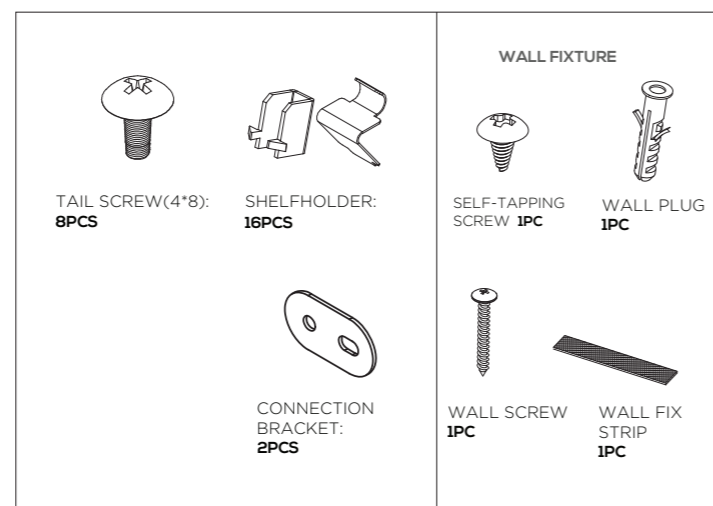

ASSEMBLY INSTRUCTIONS

WAFER SHELF TALL

CODE | SHC19

FOR DETAILED ASSEMBLY VIDEOS,
SEARCH POPSTRUKT ON YOUTUBE

WARNING

SERIOUS OR FATAL CRUSHING INJURIES CAN OCCUR FROM FURNITURE TIP-OVER. TO PREVENT THIS FURNITURE FROM TIPPING OVER IT MUST BE PERMANENTLY FIXED TO THE WALL. BASIC FIXING DEVICES FOR BRICK WALLS ARE INCLUDED. HOWEVER SINCE DIFFERENT WALL MATERIALS REQUIRE DIFFERENT TYPES OF FIXING DEVICES USE FIXING DEVICES SUITABLE FOR THE WALLS IN YOUR HOME. FOR ADVICE ON SUITABLE FIXING SYSTEMS, CONTACT YOUR LOCAL SPECIALIZED HARDWARE DEALER

LEFT SIDE PLATE:1PC

RIGHT SIDE PLATE:1PC

BACK PLATE:1PC

FRONT

TOP PLATE:1PC

BOTTOM PLATE:1PC

SHELF:4PCS

Please visit www.popstrukt.com/instructions section for more information

STEP 1

CONNECT THE LEFT AND RIGHT SIDE PLATES WITH FRONT AND BACK BASE.

STEP 2

PUT THE TOP PLATE ON TO THE LEFT AND RIGHT SIDE PLATES.

Please visit www.popstrukt.com/instructions section for more information

STEP 3

INSTALL THE BACK PLATE BY TAIL SCREWS.

STEP 4

INSTALL THE BOTTOM PLATE.

STEP 5

FIX THE BOTTOM PLATE WITH THE BUCKLE OF THE BOTTOM SIDE PLATE.

STEP 6

INSTALL THE SHELF.