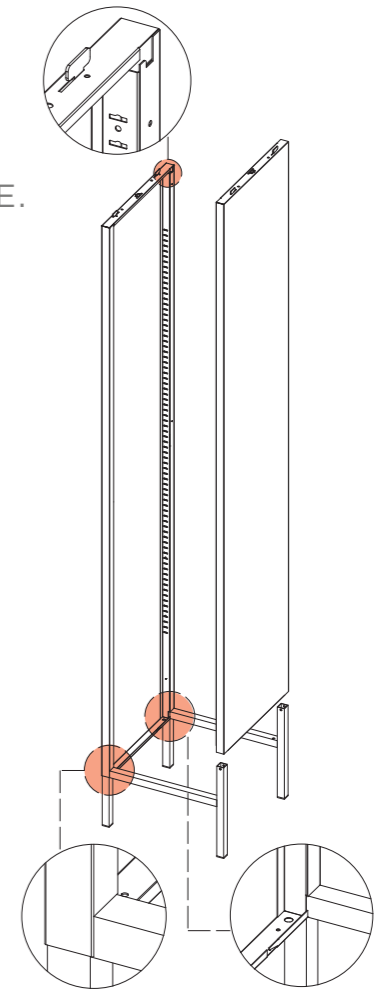

ASSEMBLY INSTRUCTIONS

WAFER SHELF TALL

CODE | SHC19

FOR DETAILED ASSEMBLY VIDEOS,
SEARCH POPSTRUKT ON YOUTUBE

WARNING

SERIOUS OR FATAL CRUSHING INJURIES CAN OCCUR FROM FURNITURE TIP-OVER. TO PREVENT THIS FURNITURE FROM TIPPING OVER IT MUST BE PERMANENTLY FIXED TO THE WALL. BASIC FIXING DEVICES FOR BRICK WALLS ARE INCLUDED. HOWEVER SINCE DIFFERENT WALL MATERIALS REQUIRE DIFFERENT TYPES OF FIXING DEVICES USE FIXING DEVICES SUITABLE FOR THE WALLS IN YOUR HOME. FOR ADVICE ON SUITABLE FIXING SYSTEMS, CONTACT YOUR LOCAL SPECIALIZED HARDWARE DEALER

LEFT SIDE PLATE:1PC

RIGHT SIDE PLATE:1PC

BACK PLATE:1PC

FRONT

TOP PLATE:1PC

BOTTOM PLATE:1PC

SHELF:4PCS

Please visit www.popstrukt.com/instructions section for more information

STEP 1

CONNECT THE LEFT AND RIGHT SIDE PLATES WITH FRONT AND BACK BASE.

STEP 2

PUT THE TOP PLATE ON TO THE LEFT AND RIGHT SIDE PLATES.

Please visit www.popstrukt.com/instructions section for more information

STEP 3

INSTALL THE BACK PLATE BY TAIL SCREWS.

STEP 4

INSTALL THE BOTTOM PLATE.

STEP 5

FIX THE BOTTOM PLATE WITH THE BUCKLE OF THE BOTTOM SIDE PLATE.

STEP 6

INSTALL THE SHELF.