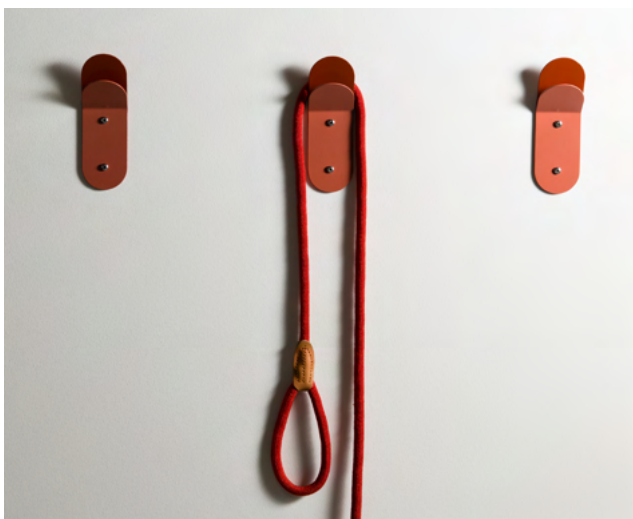

BUBBLEGUM

WALL HOOK

DETAILS

Use:

Double Wall Hook

Material:

Steel

Features:

- Easy Installation
- Mounting Hardware Included
- Minimalist Design
- 30kg Weight Limit

Dimensions:

180h x 60w x 35d (mm)