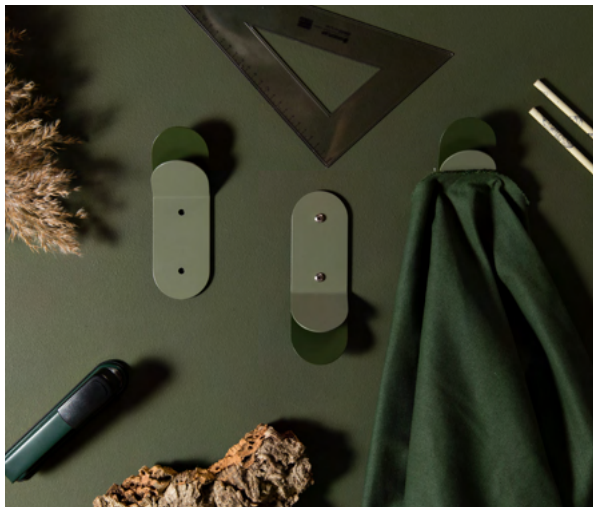

BUBBLEGUM

WALL HOOK

DETAILS

Use:

Double Wall Hook

Material:

Steel

Features:

- Easy Installation
- Mounting Hardware Included
- Minimalist Design
- 30kg Weight Limit

Dimensions:

180h x 60w x 35d (mm)