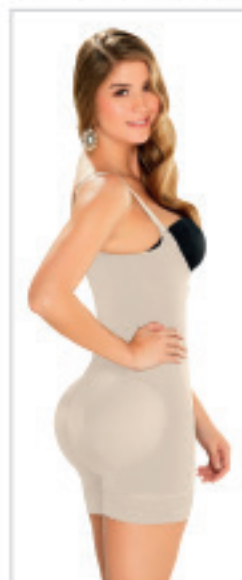

OPEN CROTCH

HIGH
COMPRESSION

Strapless Butt
Lifter Shapewear

US	2XS	XS	S	M	L	XL	2XL	3XL	4XL
CD	28	30	32	34	36	38	40	42	44

COLORS: