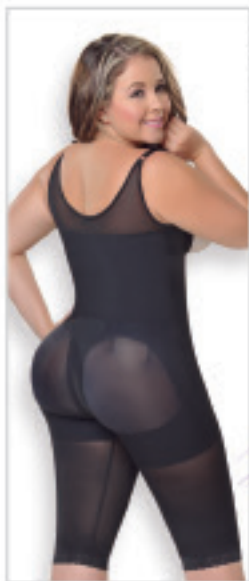

Full Bodysuit
Body Shaper

MYD-0078