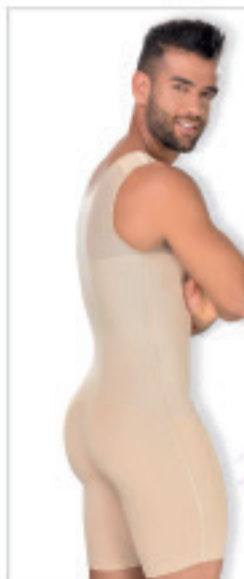

LOW
COMPRESSION

MYD-0238

Tummy Control
Shapewear

US	XS	S	M	L
CO	30	32	34	36

Colors:

MADE OF 80% ELASTANE AND 20% NYLON

HIGH
COMPRESSION

MYD-0056

Waist Cincher Slimmer
Shaper for Women

US	2XS	XS	S	M	L	XL
CO	28	30	32	34	36	38

Colors:

MYD-0053

Waist Cincher
Corset for Women

US	2XS	XS	S	M	L	XL
CO	28	30	32	34	36	38

Colors:

HIGH
COMPRESSION

MYD-0061

Tummy Control
Shapewear for Men

US	S	M	L	XL	2XL	3XL
CO	32	34	36	38	40	42

Colors:

BOXER

HIGH
COMPRESSION