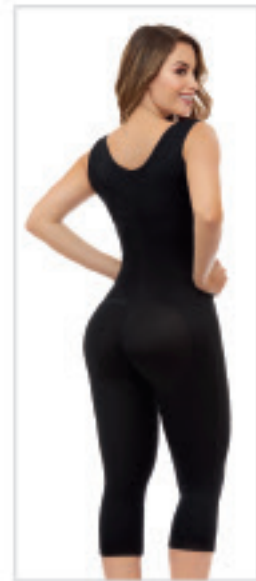

MEDIUM
COMPRESSION

DAG-002408

OPEN CROTCH

Knee Length
Bodysuit

US	XS	S	M	L	XL
CO	30	32	34	36	38

Colors:

MEDIUM
COMPRESSION

DAG-3633

OPEN CROTCH

Tummy Control
Capri Body Shaper

US	S	M	L	XL	2XL	3XL	4XL
CO	32	34	36	38	40	42	44

Colors:

85% POLYAMIDE AND 15% ELASTANE

DAG-002409

OPEN CROTCH

Tummy Control
Boyshort Bodysuit

US	XS	S	M	L	XL
CO	30	32	34	36	38

Colors:

MEDIUM
COMPRESSION

DAG-002389

OPEN CROTCH

Strapless Open
Bust Bodysuit

US	2XS	XS	S	M	L	XL	2XL
CO	28	30	32	34	36	38	40

MEDIUM
COMPRESSION

MADE OF LATEX