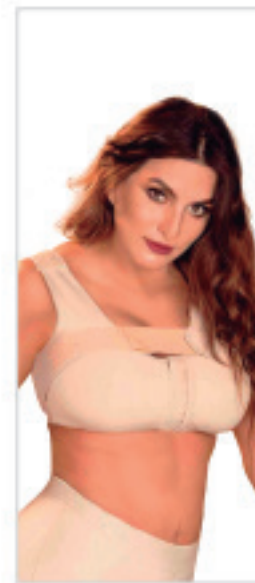

US	XS	S	M	L	XL	2XL	3XL
CO	30	32	34	36	38	40	42

MRE-9000

Support Band After
Breast Augmentation

Colors:

US	XS	S	M	L	XL	2XL	3XL
CO	30	32	34	36	38	40	42

MRE-9010

Postsurgical
Chin Strap

Colors: