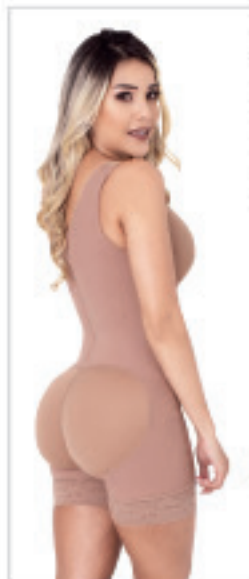

SON-053

SLIDING FABRIC

HIGH
COMPRESSION