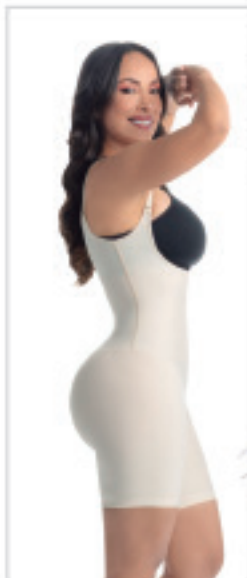

ROM-2499

Womens Waist
Trainer Cincher

COLORS:

US	XS	S	M	L	XL	2XL
CO	30	32	34	36	38	40

EXTERNAL PART 80% NYLON / 20% ELASTIC - INTERNAL PART 100% NYLON, 100% ELASTIC - INNER PART 100% COTTON, 7% ELASTIC

ROM-2081