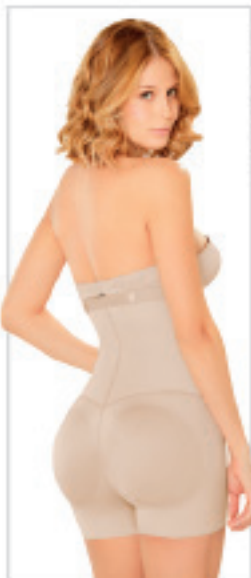

DAG-002389

OPEN CROTCH

Strapless Open
Bust Bodysuit

US	2XS	XS	S	M	L	XL	2XL
CO	28	30	32	34	36	38	40

MEDIUM
COMPRESSION