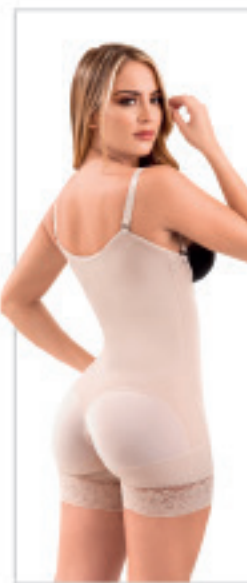

LTR-21125

ZIPPER

Thigh Post-Partum
Body Shaper

US	S	M	L	XL	2XL
CO	32	34	36	38	40

Colors:

LTR-21123

ZIPPER

Butt-Lifting
Mid-Thigh Shapewear