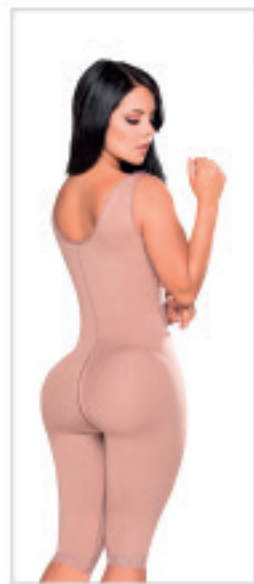

SAL-0544J

ZIPPER

Tummy Control
Full Body Shaper

Colors:

US	XS	S	M	L	XL	2XL	3XL
CO	30	32	34	36	38	40	42

SAL-0540J