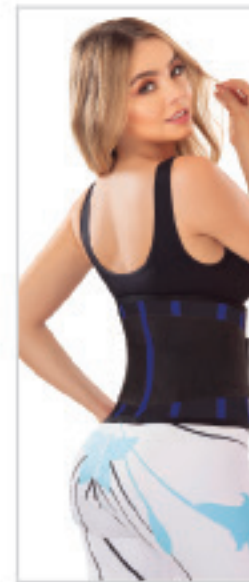

ROM-2499

Womens Waist
Trainer Cincher