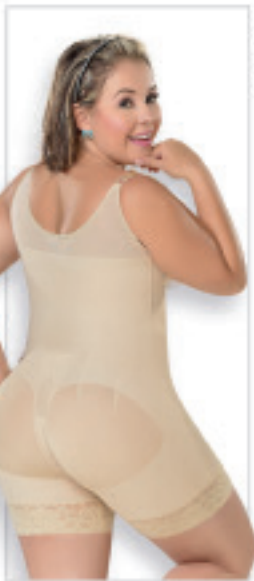

Slimming Mid Thigh
Body Shaper
for Women

MYD-0068