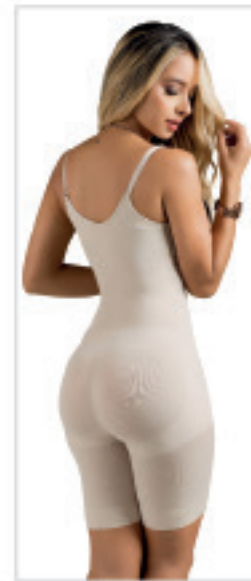

LTR-21427

Colombian Tummy
Control Bodysuit

US	S	M	L	XL	2XL	3XL
CO	32	34	36	38	40	42

Colors:

SLIDING
FABRIC

LTR-210210

HOOKS

Strapless Butt Lifter
Shapewear Bodysuit