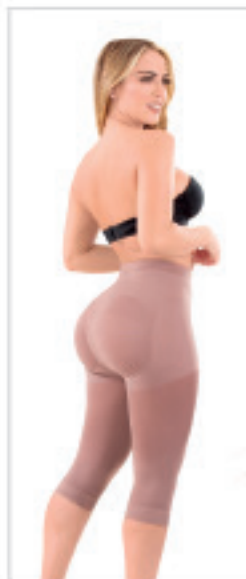

Colors:

LTR-21993

High Waist Butt Lifter Shaping Shorts