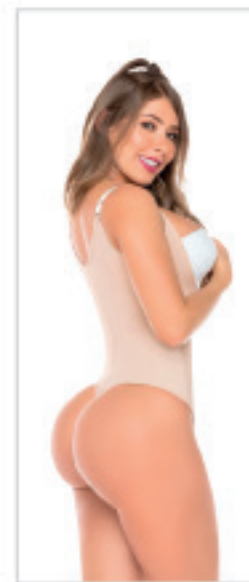

Thong Tummy Control Shapewear

SAL-0351