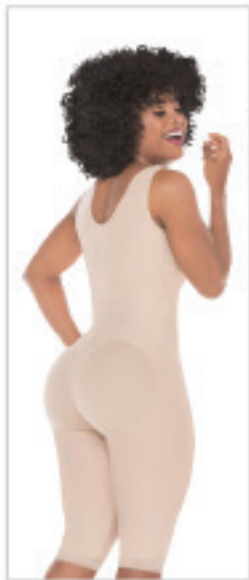

HIGH
COMPRESSION

SAL-0517

OPEN CROTCH

Full Body Shaper

US	XS	S	M	L	XL	2XL	3XL
CO	30	32	34	36	38	40	42

Colors:

HIGH
COMPRESSION

SAL-0520

OPEN CROTCH

Bodysuit Full
Body Shaper

US	XS	S	M	L	XL	2XL	3XL
CO	30	32	34	36	38	40	42

Colors:

SAL-0518

OPEN CROTCH

Bodysuit Full
Body Shaper

US	XS	S	M	L	XL	2XL	3XL
CO	30	32	34	36	38	40	42

Colors:

HIGH
COMPRESSION

SAL-0525

OPEN CROTCH

Bodysuit Full
Body Shaper

US	XS	S	M	L	XL	2XL	3XL
CO	30	32	34	36	38	40	42

Colors:

HIGH
COMPRESSION