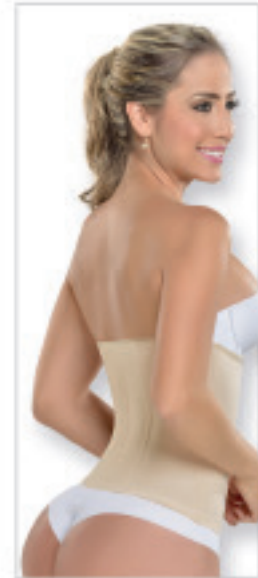

LOW
COMPRESSION

MYD-0238

Tummy Control
Shapewear

US	XS	S	M	L
CO	30	32	34	36

Colors:

MADE OF 80% ELASTANE AND 20% NYLON

HIGH
COMPRESSION

MYD-0056

Waist Cincher Slimmer
Shaper for Women

US	2XS	XS	S	M	L	XL
CO	28	30	32	34	36	38

Colors:

MYD-0053

Waist Cincher
Corset for Women

US	2XS	XS	S	M	L	XL
CO	28	30	32	34	36	38

Colors:

HIGH
COMPRESSION

MYD-0061

Tummy Control
Shapewear for Men

US	S	M	L	XL	2XL	3XL
CO	32	34	36	38	40	42

Colors:

BOXER

HIGH
COMPRESSION