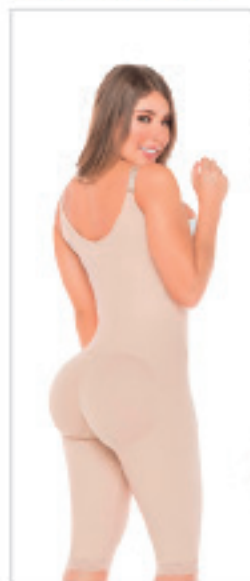

HIGH
COMPRESSION

SAL-0419

HOOKS

Butt Lifter Tummy
Control Shapewear

US	XS	S	M	L	XL	2XL	3XL
CO	30	32	34	36	38	40	42

Colors

HIGH
COMPRESSION

SAL-0515

OPEN CROTCH

Bodysuit Full
Body Shaper

US	XS	S	M	L	XL	2XL	3XL
CO	30	32	34	36	38	40	42

Colors

SAL-0420

HOOKS

Butt Lifter Tummy
Control Shapewear

US	XS	S	M	L	XL	2XL	3XL
CO	30	32	34	36	38	40	42

Colors

HIGH
COMPRESSION

SAL-0516

OPEN CROTCH

Bodysuit Full
Body Shaper

US	XS	S	M	L	XL	2XL	3XL
CO	30	32	34	36	38	40	42

Colors

HIGH
COMPRESSION