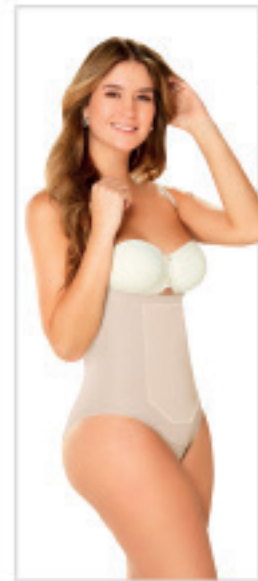

HIGH
COMPRESSION

DAG-002406

OPEN CROTCH

Mid Thigh
Body Shaper

US	XS	S	M	L	XL	2XL	3XL
CO	30	32	34	36	38	40	42

Colores:

HIGH
COMPRESSION

DAG-2352

40% LATEX AND ELASTIC (30% ELASTANE 70% COTTON 30%)

HOOKS

Tummy Control
Shapewear Bodysuit
Strapless

US	S	M	L	XL
CO	32	34	36	38

Colores:

DAG-2205

Slimming Body
Shaper Vest

US	S	M	L	XL	2XL	3XL
CO	32	34	36	38	40	42

Colores:

HIGH
COMPRESSION

54% POLYAMIDE - 32% LATEX - 16% COTTON - 5% ELASTANE

DAG-002377

Women's Strapless
Bodysuit

US	2XS	XS	S	M	L	XL
CO	28	30	32	34	36	38

Colores:

HOOKS

MEDIUM
COMPRESSION