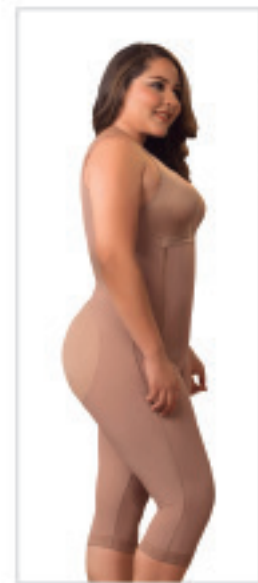

Postoperative
Shapewear with Bra

MRE-9282