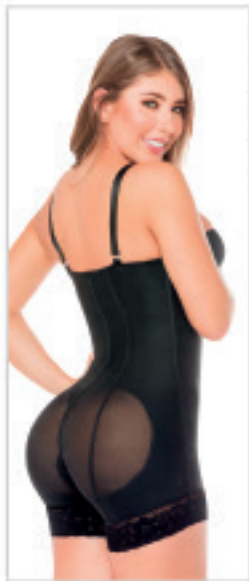

HIGH
COMPRESSION

SAL-0214

OPEN CROTCH

Mid Thigh
Body Shaper

US	XS	S	M	L	XL	2XL	3XL
CO	30	32	34	36	38	40	42

Colors:

SAL-0216

HIGH
COMPRESSION

OPEN CROTCH

Postpartum Short
Circle

US	XS	S	M	L	XL	2XL	3XL
CO	30	32	34	36	38	40	42

Colors:

SAL-0215

HIGH
COMPRESSION

OPEN CROTCH

Strapless Mid
Thigh Body

US	XS	S	M	L	XL	2XL	3XL
CO	30	32	34	36	38	40	42

Colors:

SAL-0217

HIGH
COMPRESSION

OPEN CROTCH

Mid Thigh Body
Shaper

US	XS	S	M	L	XL	2XL	3XL
CO	30	32	34	36	38	40	42

Colors: