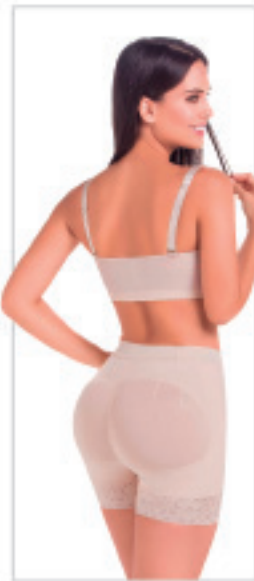

MRE-FU101

High-Waisted
Tummy Control Shorts