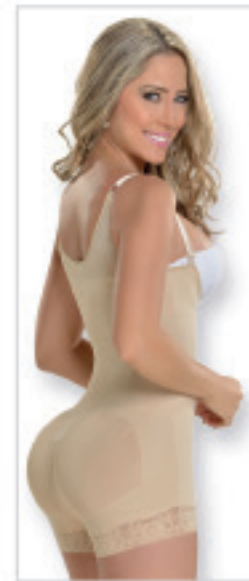

HIGH
COMPRESSION

MYD-0029

ZIPPER

Mid Thigh
Body Shaper

US	2XS	XS	S	M	L	XL	2XL	3XL
CO	28	30	32	34	36	38	40	42

Colors:

HIGH
COMPRESSION

MYD-0048

ZIPPER

Extra Short Slimming
Body Shaper

US	2XS	XS	S	M	L	XL	2XL	3XL
CO	28	30	32	34	36	38	40	

Colors:

MYD-0768

ZIPPER

Mid Thigh Strapless
Body Shaper

US	XS	S	M	L	XL	2XL	3XL
CO	30	32	34	36	38	40	42

Colors:

HIGH
COMPRESSION

MYD-0047

ZIPPER

Strapless Mid Thigh
Body Shaper

US	2XS	XS	S	M	L	XL
CO	28	30	32	34	36	38

Colors:

HIGH
COMPRESSION