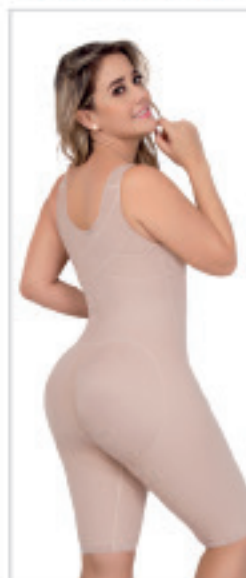

ZIPPER

Open Bust Tummy Control Butt Lifter Knee Length Bodysuit

Colors:

US	S	M	L	XL	2XL	3XL	4XL	5XL	6XL
CO	32	34	36	38	40	42	44	46	48

HIGH
COMPRESSION