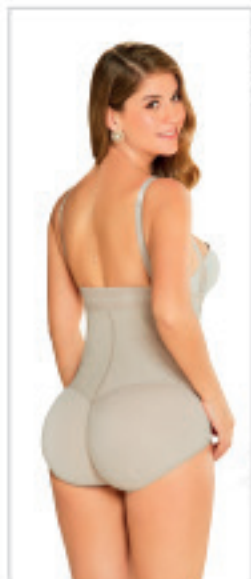

DAG-2405F

HOOKS

HIGH
COMPRESSION

Strapless Shaper
Bodysuit

US	2XS	XS	S	M	L	XL	2XL	3XL	4XL
CO	28	30	32	34	36	38	40	42	44

Colors: