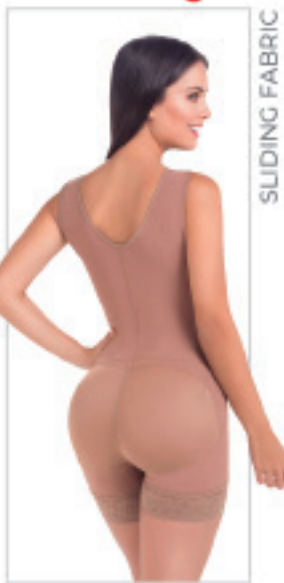

MEDIUM
COMPRESSION

MRE-FQ102

SLIDING FABRIC

Full Body Shaper
Tummy Control
Shapewear Girdles

Colors:

US	XS	S	M	L	XL	2XL	3XL
CO	30	32	34	36	38	40	42