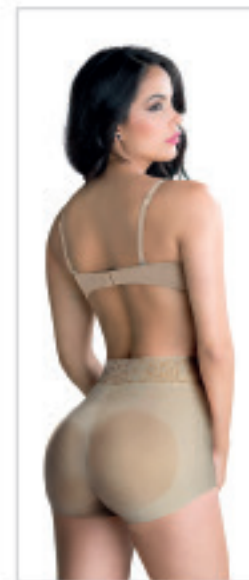

SPORTS

REFERENCE	PAG.
2499	109

LOW
COMPRESSION

MADE OF NYLON 70% ELASTANE

ROM-2036

Tummy Control Butt
Lifting High Waisted
Shapewear Panty

COLORS:	US	S	M	L	XL	2XL	3XL
	CO	32	34	36	38	40	42

ROM-2050