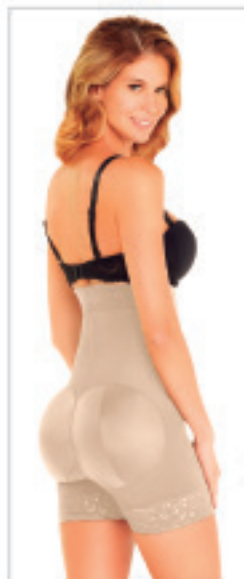

DAG-002407

OPEN CROTCH

HIGH
COMPRESSION

Strapless
Bodysuit

US	XS	S	M	L	XL	2XL	3XL
CO	30	32	34	36	38	40	42

Colors: