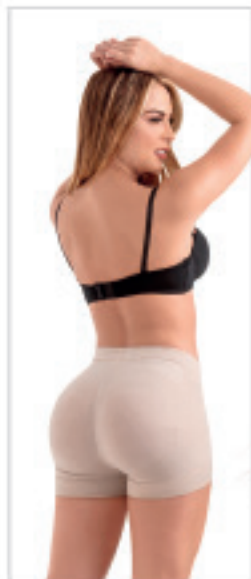

US	S	M	L	XL	2XL	3XL
CO	32	34	36	38	40	42

Colors:

LTR-21996

Butt Lifter Thigh Shapers Panty