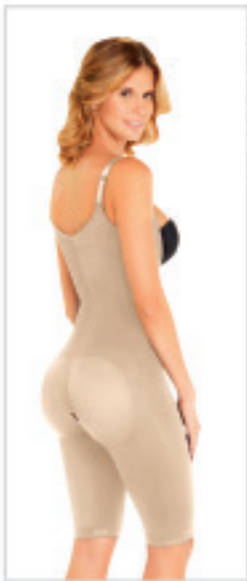

DAG-002408

OPEN CROTCH

Knee Length
Bodysuit

US	XS	S	M	L	XL
CO	30	32	34	36	38

Colors:

MEDIUM
COMPRESSION