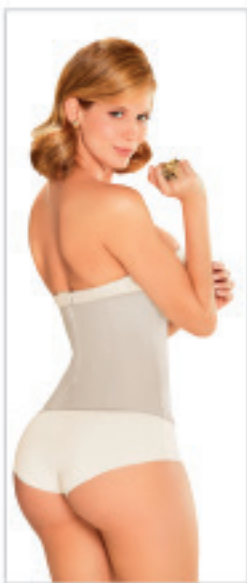

DAG-002386