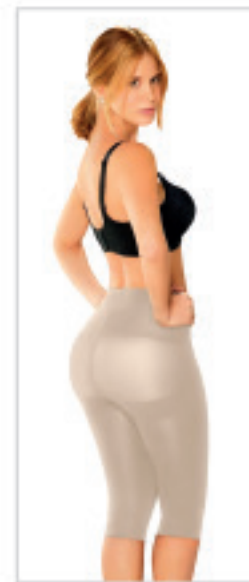

Capri Panty
Girdle for Women

US	S	M	L	XL
CO	32	34	36	38

Colors:

85% POLYAMIDE - 15% ELASTANE - 1% COTTON

DAG-2353

MEDIUM
COMPRESSION