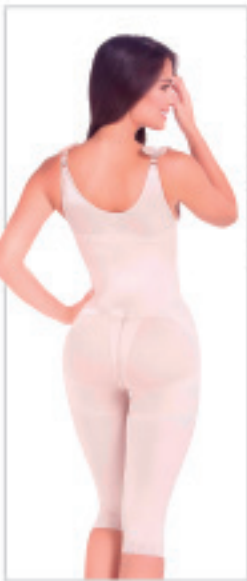

Postoperative
Full Body Shaper

MRE-9312