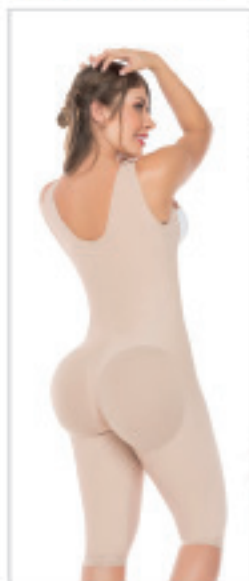

HIGH
COMPRESSION

SAL-0517

OPEN CROTCH

Full Body Shaper

US	XS	S	M	L	XL	2XL	3XL
CO	30	32	34	36	38	40	42

Colors:

HIGH
COMPRESSION

SAL-0520

OPEN CROTCH

Bodysuit Full
Body Shaper

US	XS	S	M	L	XL	2XL	3XL
CO	30	32	34	36	38	40	42

Colors:

SAL-0518

OPEN CROTCH

Bodysuit Full
Body Shaper

US	XS	S	M	L	XL	2XL	3XL
CO	30	32	34	36	38	40	42

Colors:

HIGH
COMPRESSION

SAL-0525

OPEN CROTCH

Bodysuit Full
Body Shaper

US	XS	S	M	L	XL	2XL	3XL
CO	30	32	34	36	38	40	42

Colors:

HIGH
COMPRESSION