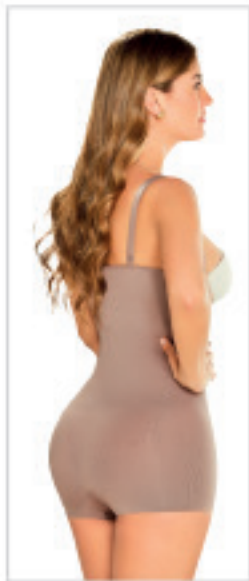

DAG-DJ10L4

Women's Strapless Bodysuit