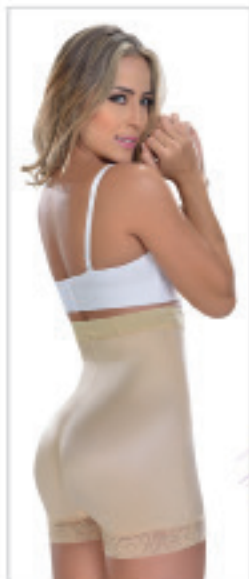

MEDIUM
COMPRESSION

MYD-3722

ZIPPER

High Waist
Compression Shorts

US	2XS	XS	S	M	L	XL	2XL
CO	28	30	32	34	36	38	40

Colors:

LOW
COMPRESSION

MYD-0211

Shaping Compression
Shorts for Women

US	2XS	XS	S	M	L	XL
CO	28	30	32	34	36	38

Colors:

MYD-0327

Mid Thigh Slimming
Body Shaper For Women

US	2XS	XS	S	M	L	XL	2XL
CO	28	30	32	34	36	38	40

Colors:

MEDIUM
COMPRESSION

MYD-0216

Extra High-Waisted
Compression Shorts
Body Shaper

US	2XS	XS	S	M	L	XL
CO	28	30	32	34	36	38

Colors:

LOW
COMPRESSION