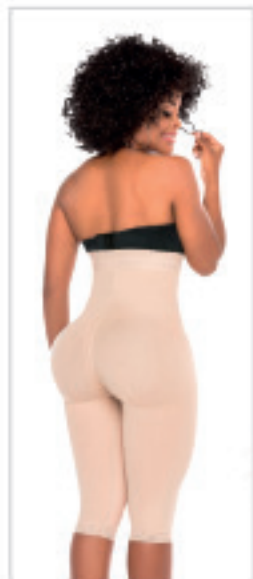

SAL-0219

High Waist Compression Shorts

US	XS	S	M	L	XL	2XL	3XL
CO	30	32	34	36	38	40	42

Colors:

HIGH
COMPRESSION