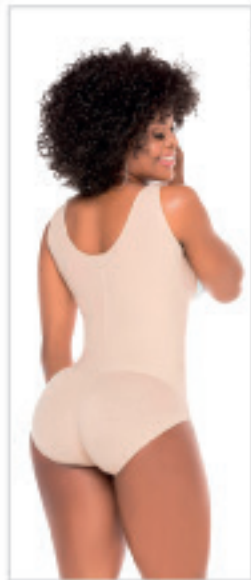

HIGH
COMPRESSION

SAL-0419

HOOKS

Butt Lifter Tummy
Control Shapewear

US	XS	S	M	L	XL	2XL	3XL
CO	30	32	34	36	38	40	42

Colors

HIGH
COMPRESSION

SAL-0515

OPEN CROTCH

Bodysuit Full
Body Shaper

US	XS	S	M	L	XL	2XL	3XL
CO	30	32	34	36	38	40	42

Colors

SAL-0420

HOOKS

Butt Lifter Tummy
Control Shapewear

US	XS	S	M	L	XL	2XL	3XL
CO	30	32	34	36	38	40	42

Colors

HIGH
COMPRESSION

SAL-0516

OPEN CROTCH

Bodysuit Full
Body Shaper

US	XS	S	M	L	XL	2XL	3XL
CO	30	32	34	36	38	40	42

Colors

HIGH
COMPRESSION