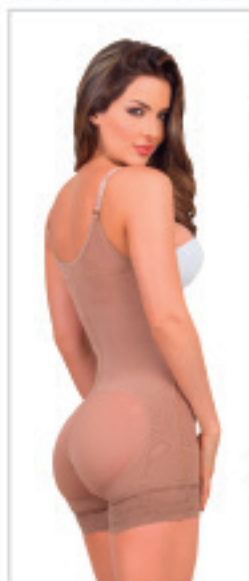

MRE-9434

SLIDING FABRIC

Colombian Postpartum
Boyshort Shapewear

US	XS	S	M	L	XL	2XL	3XL
CO	30	32	34	36	38	40	42

Colors:

HIGH
COMPRESSION