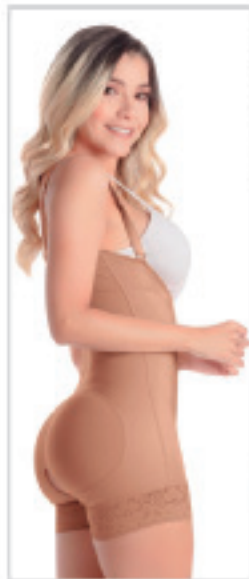

HIGH
COMPRESSION

SON-103BF

SLIDING FABRIC

Full Body
Shaper

US	XS	S	M	L	XL	2XL	3XL	4XL	5XL
CO	30	32	34	36	38	40	42	44	46

Colors:

SON-TR96

CROTCH: ZIPPER

Dress Nightout
and Daily Use

US	XS	S	M	L	XL	2XL	3XL	4XL	5XL
CO	30	32	34	36	38	40	42	44	46

Colors:

TRICONET

SON-TR66

CROTCH: OPEN

Open Bust Tummy Control
Colombian Shapewear

US	XS	S	M	L	XL	2XL	3XL	4XL	5XL
CO	30	32	34	36	38	40	42	44	46

Colors:

TRICONET

SON-TR53

CROTCH: SLIDING FABRIC

Post Surgery
and Everyday Use

US	XS	S	M	L	XL	2XL	3XL	4XL	5XL
CO	30	32	34	36	38	40	42	44	46

Colors:

TRICONET