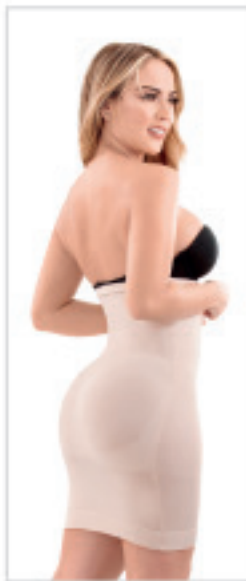

MEDIUM
COMPRESSION

LTR-21702

Strapless
Shapewear Dress

US	S	M	L	XL	2XL	3XL
CO	32	34	36	38	40	42

Colors:

MEDIUM
COMPRESSION

LTR-21427