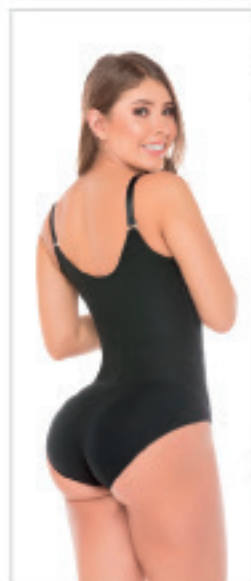

OPEN CROTCH

Bodysuit Full
Body Shaper

US	XS	S	M	L	XL	2XL	3XL
CO	30	32	34	36	38	40	42

Colors

SAL-0420