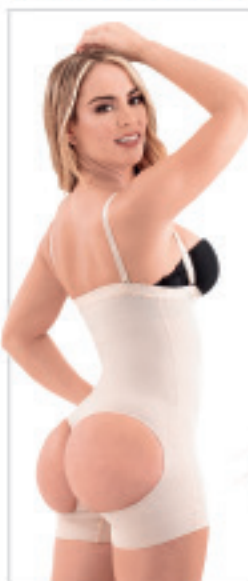

65% NYLON, 35% SPANDEX

LTR-21897