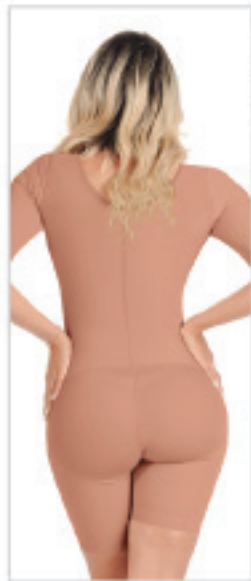

HIGH
COMPRESSION

SON-103BF

SLIDING FABRIC

Full Body
Shaper

US	XS	S	M	L	XL	2XL	3XL	4XL	5XL
CO	30	32	34	36	38	40	42	44	46

Colors: