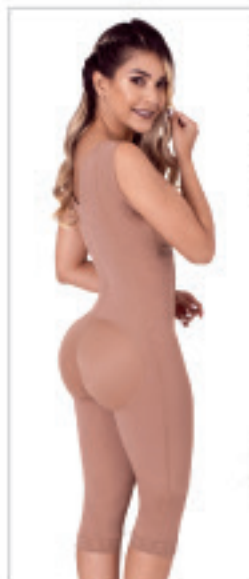

SON-052

SLIDING FABRIC

Full Length
Firm Body Shaper

US	XS	S	M	L	XL	2XL	3XL	4XL	5XL
CO	30	32	34	36	38	40	42	44	46

Colors:

HIGH
COMPRESSION