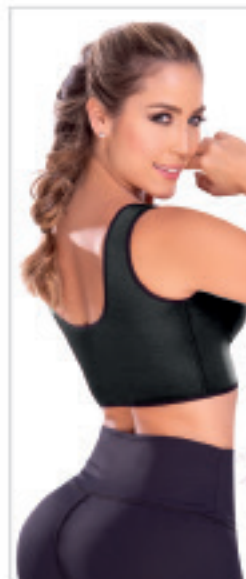

Activewear
Workout Bra

US	XS	S	M	L	XL	2XL	3XL
CO	30	32	34	36	38	40	42

Colors: