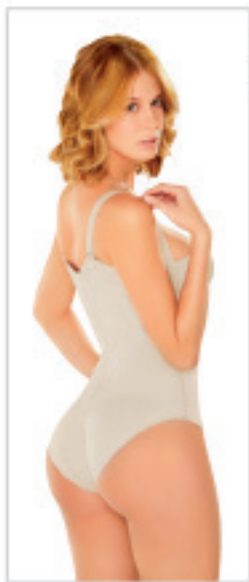

DAG-2384L

HOOKS

MEDIUM
COMPRESSION

Tummy Control
Strapless Bodysuit

Colors:
US S M L XL 2XL 3XL
CO 32 34 36 38 40 42

44% ELASTANE - 37% POLYAMIDE - 14% COTTON - 5% ELASTIC

MEDIUM
COMPRESSION

DAG-002375