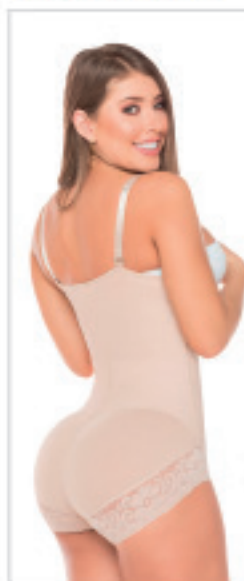

Butt Lifter Tummy Control Shapewear

SAL-0412