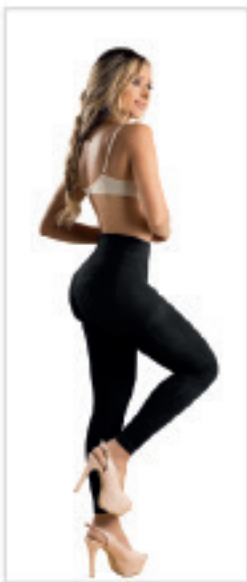

LTR-21993

High Waist Butt Lifter Shaping Shorts

US	S	M	L	XL	2XL
CO	32	34	36	38	40

Colors:

MEDIUM
COMPRESSION

Colors:

LOW
COMPRESSION

LTR-21831