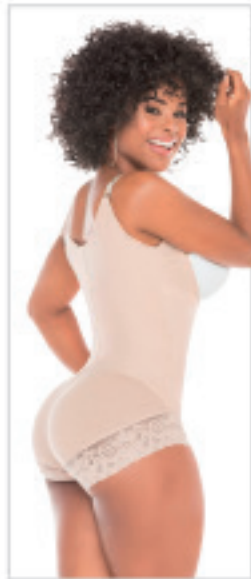

HIGH
COMPRESSION

SAL-0413

HOOKS

Butt Lifter Tummy
Control Shapewear

US	XS	S	M	L	XL	2XL	3XL
CO	30	32	34	36	38	40	42

Colors:

HIGH
COMPRESSION

SAL-0417

HOOKS

Butt Lifter Tummy
Control Shapewear

US	XS	S	M	L	XL	2XL	3XL
CO	30	32	34	36	38	40	42

Colors:

SAL-0414

HOOKS

Strapless Butt Lifter
Tummy Control
Shapewear for Women

US	XS	S	M	L	XL	2XL	3XL
CO	30	32	34	36	38	40	42

Colors:

HIGH
COMPRESSION

SAL-0418

HOOKS

Strapless Butt
Lifter Shapewear

US	XS	S	M	L	XL	2XL	3XL
CO	30	32	34	36	38	40	42

Colors:

HIGH
COMPRESSION