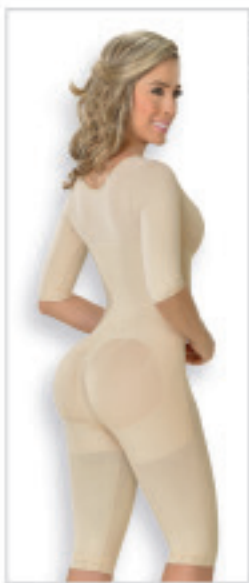

Full Bodysuit
Body Shaper

MYD-0161