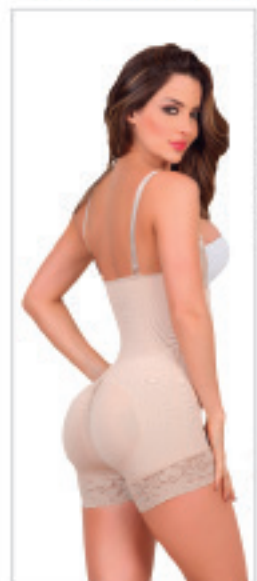

HIGH
COMPRESSION

MRE-9633

SLIDING FABRIC

Tummy Control Butt
Lifter Shaper

US	XS	S	M	L	XL	2XL	3XL
CO	30	32	34	36	38	40	42

Colores:

MRE-9632

REMOVABLE THONG