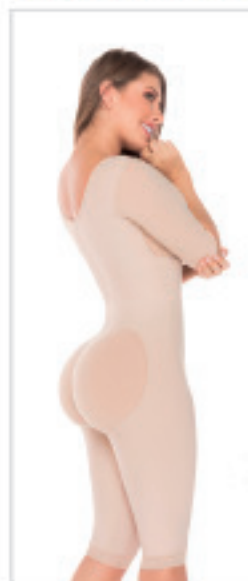

HIGH
COMPRESSION

SAL-0517

OPEN CROTCH

Full Body Shaper

US	XS	S	M	L	XL	2XL	3XL
CO	30	32	34	36	38	40	42

Colors:

HIGH
COMPRESSION

SAL-0520

OPEN CROTCH

Bodysuit Full
Body Shaper

US	XS	S	M	L	XL	2XL	3XL
CO	30	32	34	36	38	40	42

Colors:

SAL-0518

OPEN CROTCH

Bodysuit Full
Body Shaper

US	XS	S	M	L	XL	2XL	3XL
CO	30	32	34	36	38	40	42

Colors:

HIGH
COMPRESSION

SAL-0525

OPEN CROTCH

Bodysuit Full
Body Shaper

US	XS	S	M	L	XL	2XL	3XL
CO	30	32	34	36	38	40	42

Colors:

HIGH
COMPRESSION