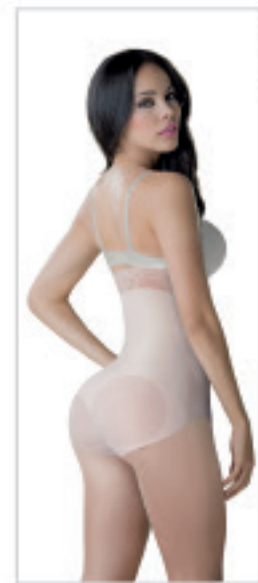

ROM-2061

HOOKS

Strapless Shapewear
Tummy Control

Colors:

US	XS	S	M	L	XL	2XL	3XL
CO	30	32	34	36	38	40	42