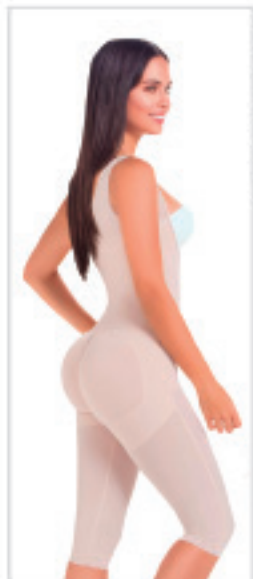

MRE-9382

SLIDING FABRIC

HIGH
COMPRESSION