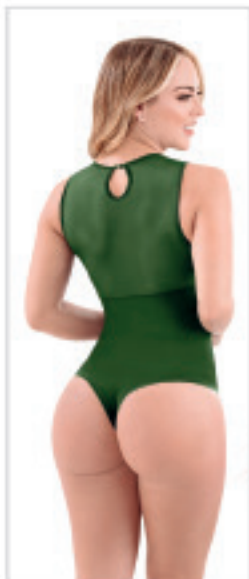

LOW
COMPRESSION

LTR-20831

Long Sleeve
Slimming Bodysuit

US	S	M	L	XL
CO	32	34	36	38

Colors

HIGH
COMPRESSION

LTR-1009

Colombian Latex
Waist Cincher

US	S	M	L	XL	2XL	3XL
CO	32	34	36	38	40	42

Colors

LTR-20828

LOW
COMPRESSION

Slimming Bodysuit
Shapewear

US	S	M	L	XL
CO	32	34	36	38

Colors

LTR-1045

HIGH
COMPRESSION

Waist Trainer

US	S	M	L	XL	2XL	3XL
CO	32	34	36	38	40	42

Colors

Colors