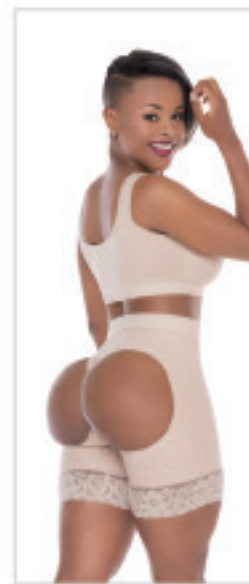

HIGH
COMPRESSION

OUTER LAYER: 70% NYLON, 30% ELASTANE
LINING: 80% NYLON, 20% ELASTANE

SAL-0314

Waist Cincher
Trainer

US	XS	S	M	L	XL	2XL	3XL
CO	30	32	34	36	38	40	42

Colors:

HIGH
COMPRESSION

OUTER LAYER: 70% NYLON, 30% ELASTANE
LINING: 80% NYLON, 20% ELASTANE

SAL-0319

BBL Compression
Shaper Shorts
for Women

US	XS	S	M	L	XL	2XL	3XL
CO	30	32	34	36	38	40	42

Colors:

SAL-0312

Surgical Breast
Augmentation Bra

US	XS	S	M	L	XL	2XL	3XL
CO	30	32	34	36	38	40	42

Colors:

HIGH
COMPRESSION

COMPOSITE: BODY: 80% NYLON, 20% ELASTANE
COVER: 80% NYLON, 20% ELASTANE

SAL-0321

High-Waisted
Compression Shorts

US	XS	S	M	L	XL	2XL	3XL
CO	30	32	34	36	38	40	42

Colors:

OPEN CROTCH

HIGH
COMPRESSION