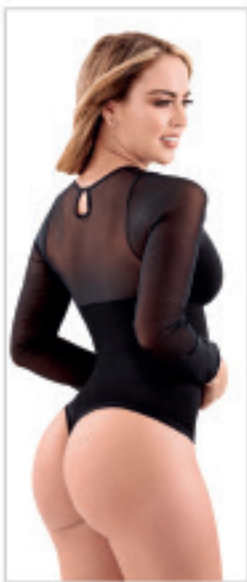

LTR-20826

Slimming Bodysuit
Shapewear For Women

US	S	M	L	XL
CO	32	34	36	38

COLORS

LOW
COMPRESSION

NON PULCINA, SEN LUCEVA

LOW
COMPRESSION

LTR-20831