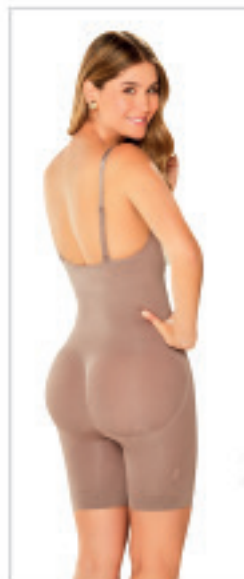

DAG-DJ05L4

LOW
COMPRESSION

Strapless Seamless
Colombian Body
Shapewear

US	S	M	L	XL
CO	32	34	36	38

Colors:

95% POLYMER, 5% ELASTANE

DAG-DJ07L4

OPEN CROTCH