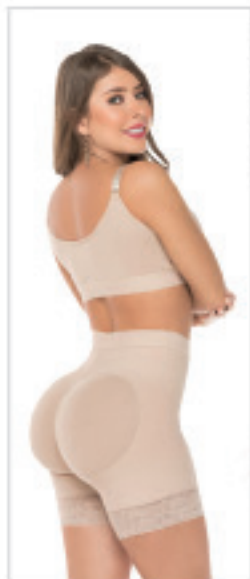

COMPOSITE: BODY: 80% NYLON, 20% ELASTANE
COVER: 80% NYLON, 20% ELASTANE

SAL-0321