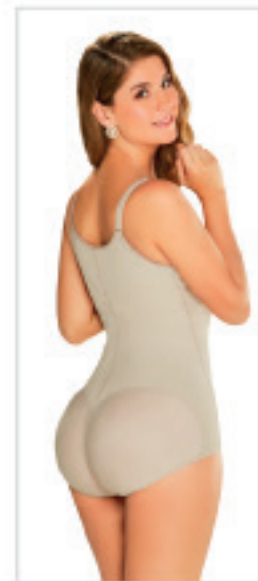

DAG-2411

HOOKS

HIGH
COMPRESSION

Tummy Control
Bodysuit

US	2XS	XS	S	M	L	XL	2XL	3XL	4XL
CO	28	30	32	34	36	38	40	42	44

Colors: