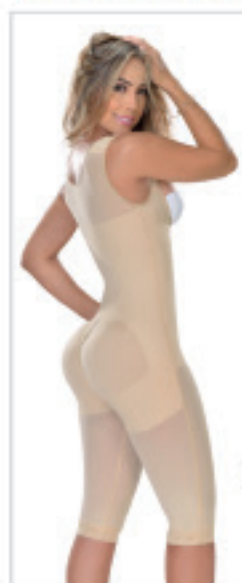

ZIPPER

Slimming Full Body Shaper

US	2XS	XS	S	M	L	XL	2XL	3XL	4XL
CD	28	30	32	34	36	38	40	42	44

COLORS:

MYD-0085

REMOVABLE THONG

COLORS:

Full Bodysuit Body Shaper

US	2XS	XS	S	M	L	XL	2XL	3XL
CD	28	30	32	34	36	38	40	42