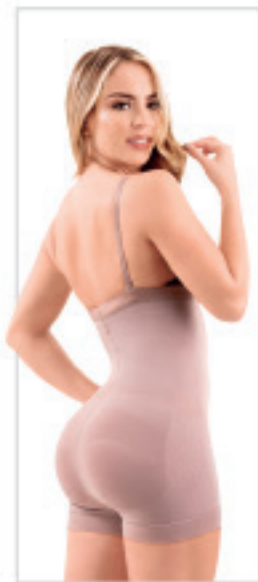

LTR-21882

High Waisted Butt
Lifter Shapewear

US	S	M	L	XL	2XL	3XL
CO	32	34	36	38	40	42

Colore:

LTR-21998

Strapless Capri
Shapewear

US	S	M	L	XL	2XL	3XL
CO	32	34	36	38	40	42

Colore: