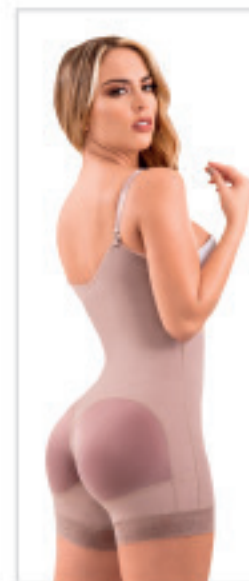

LTR-21111

SLIDING FABRIC

Colombian Open
Bust Shapewear

US	2XS	XS	S	M	L	XL	2XL	3XL	4XL
CO	28	30	32	34	36	38	40	42	44

Colors

LTR-21113