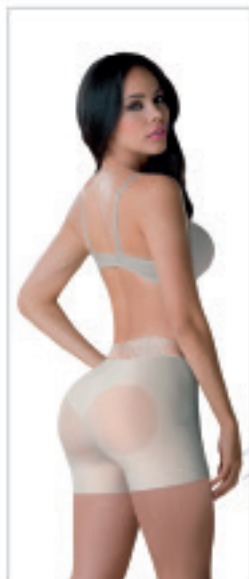

ROM-2054

Slimming
Shaper Shorts

Colors:

US	S	M	L	XL	2XL	3XL
CO	32	34	36	38	40	42

LOW
COMPRESSION