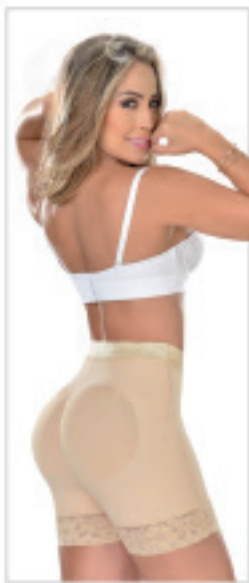

MYD-0322

Women's Thigh
Slimmer High Waist

US	2XS	XS	S	M	L	XL	2XL
CO	28	30	32	34	36	38	40

Colors:

HIGH
COMPRESSION