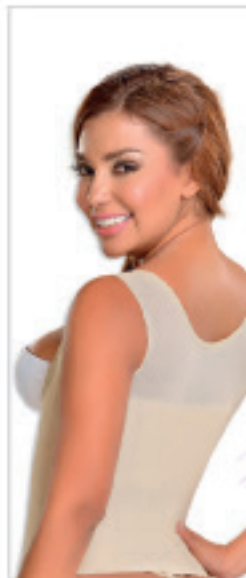

Waist Cincher Corset Vest for Women

MYD-0055