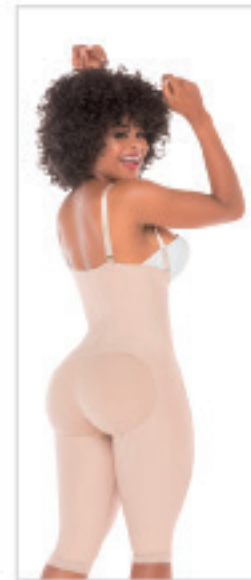

HIGH
COMPRESSION

SAL-0419

HOOKS

Butt Lifter Tummy
Control Shapewear

US	XS	S	M	L	XL	2XL	3XL
CO	30	32	34	36	38	40	42

Colors

HIGH
COMPRESSION

SAL-0515

OPEN CROTCH

Bodysuit Full
Body Shaper

US	XS	S	M	L	XL	2XL	3XL
CO	30	32	34	36	38	40	42

Colors

SAL-0420

HOOKS

Butt Lifter Tummy
Control Shapewear

US	XS	S	M	L	XL	2XL	3XL
CO	30	32	34	36	38	40	42

Colors

HIGH
COMPRESSION

SAL-0516

OPEN CROTCH

Bodysuit Full
Body Shaper

US	XS	S	M	L	XL	2XL	3XL
CO	30	32	34	36	38	40	42

Colors

HIGH
COMPRESSION