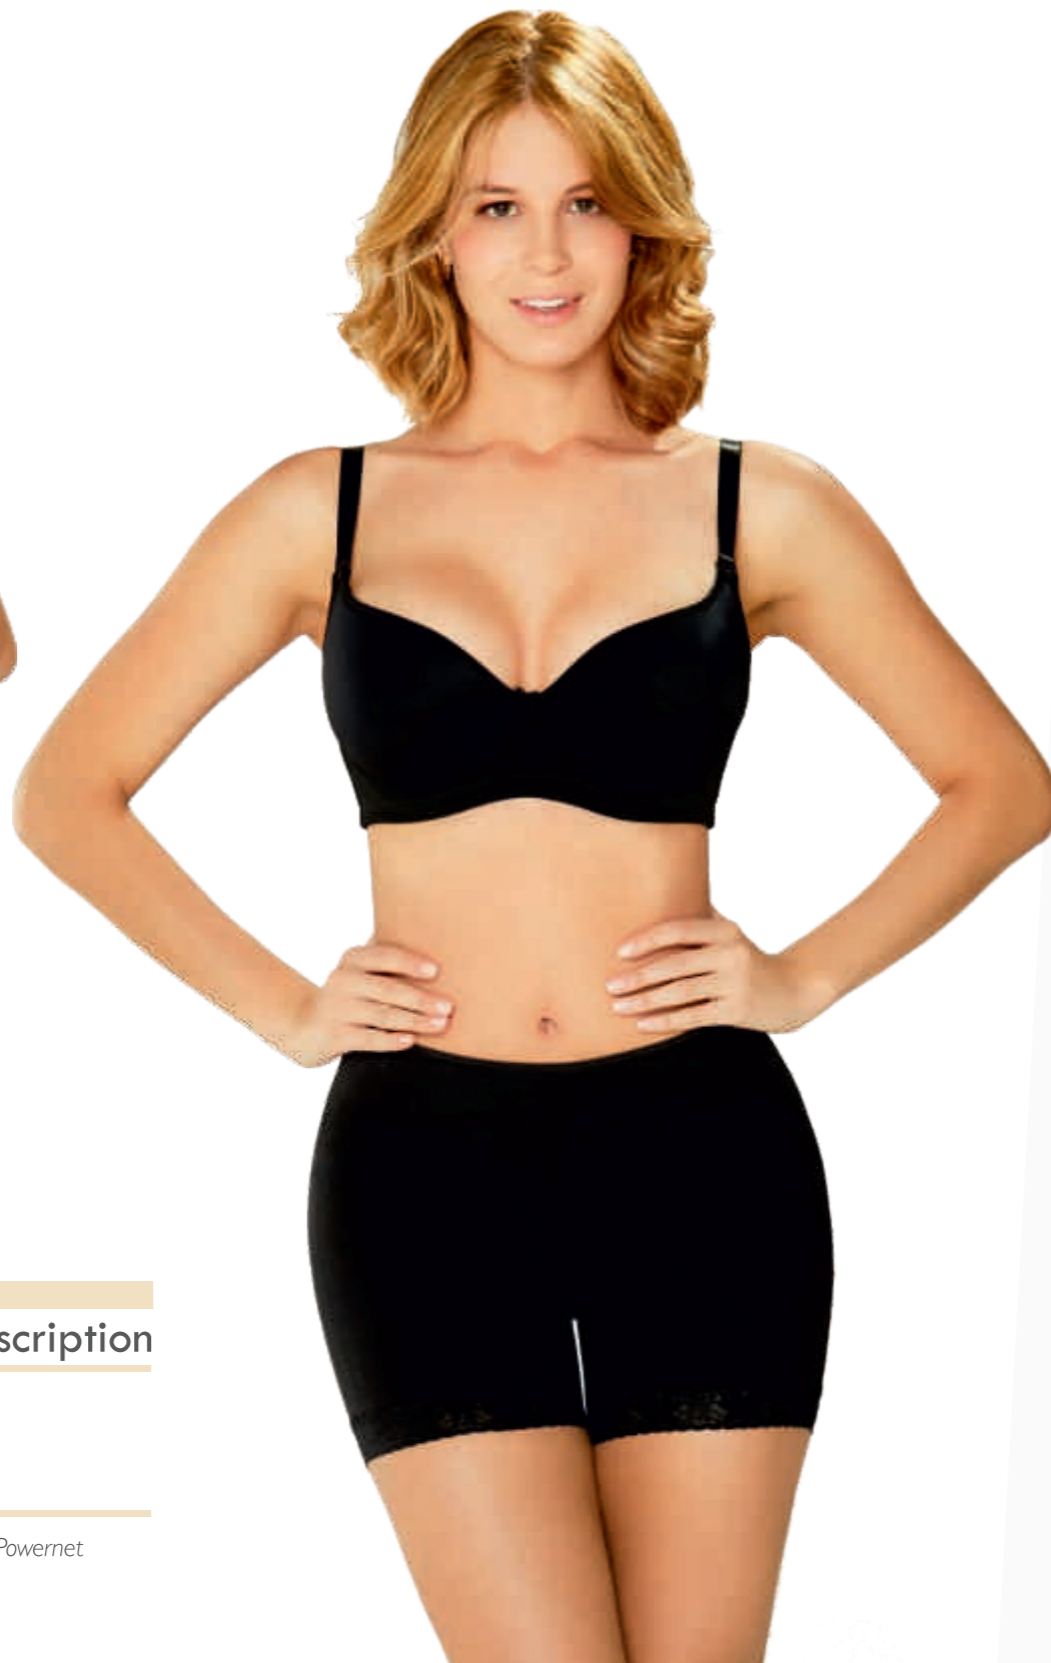

### Descripción - Description

- Faja pescador
  - Realza los glúteos y busto.
  - Cargadera con 3 niveles de broche para graduar a tu necesidad.
  - Espacio perineal abierto para mayor comodidad.
  - Sistema de cierre con cremallera; reforzado con broches internos
  - Costuras lisas.
  - Materiales que dan confort y estilizan la figura
- 
- Capri shaper girdle made of Powernet
  - Controls thighs, lifts up buttocks and bust.
  - Made of elastic skin-friendly shaper fabric
  - Run continuously across the body through the harness, offering higher coverage and support.
  - Three hook-and-eye levels to fit every need.
  - Open perineal space for enhanced comfort.
  - Zipper closure system, reinforced with inner hooks-and-eyes
  - Flat seams.