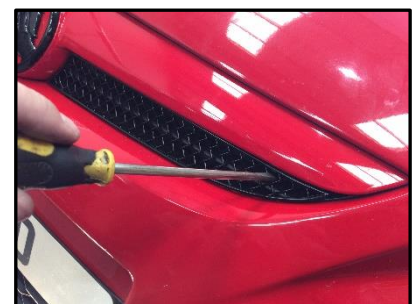

Fig 3

THANK YOU FOR CHOOSING A ZUNSPORT PRODUCT.