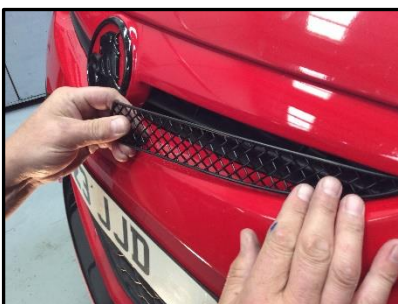

Mesh Grille Fitting Instructions

1. Fit masking tape around the apertures to protect the paintwork while fitting.
2. Carefully locate the grille to the aperture and gently push the grille back until the brackets locate behind the plastic. Fig1.
3. Once the grille is in position, use a long, thin screwdriver as shown in fig 2 and 3 to push the clips down making sure they locate behind the aperture & the grille is secure.
4. Remove the tape and the grilles are now complete.