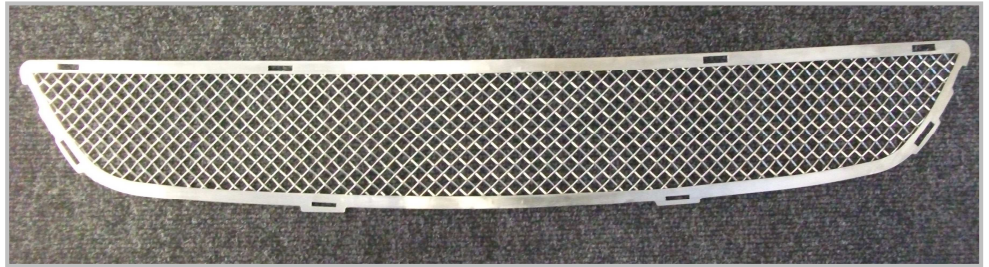

# **Ford Focus RS** **Stainless Steel Upper Sports Grille**

**Kit Contents: -**

1. off Centre Grille

**Upper Mesh Grille Fitting Instructions**

1. Remove Existing plastic aperture and replace with Zunsport grille using your existing fittings.
2. The grille is now complete.