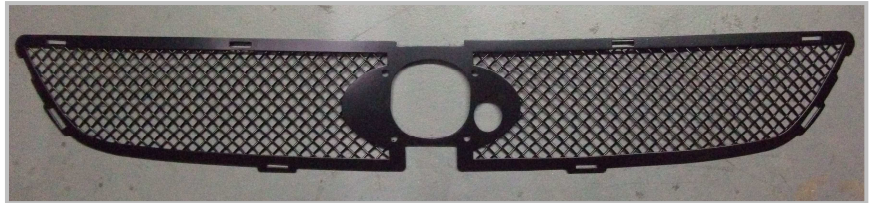

Ford Focus RS **Stainless Steel Upper Sports Grille**

Kit Contents: -

1. off Centre Grille

**Upper Mesh Grille Fitting Instructions**

1. Remove Existing plastic aperture and replace with Zunsport grille using your existing fittings.
2. The grille is now complete.