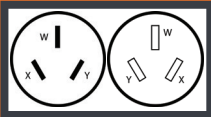

10-50 WELDER ADAPTERS & CORD SETS

ADD-ON