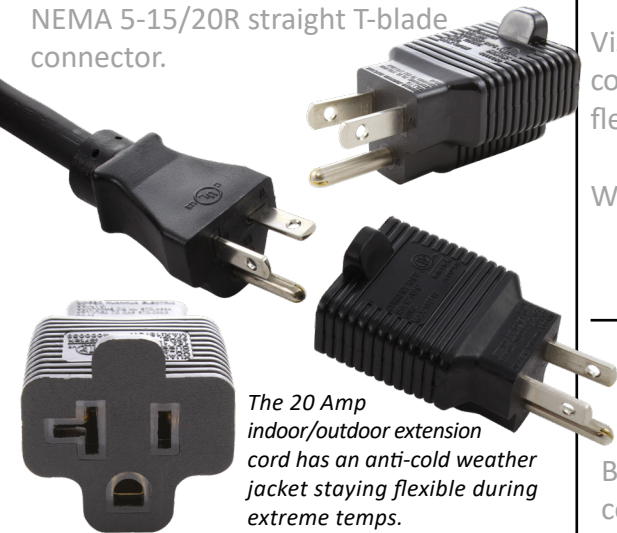

Locking inlet adapters require a twist to lock the adapter in place. This adapter style prevents easy or accidental unplugging of the adapter from the power source. Some inlet boxes provide connection using a threaded ring you twist into place. The threaded ring prevents water or other liquids from entering the power source and causing a surge. A secure connection is essential when using a generator as a power source.

FEATURED PRODUCTS

ASL530PBX

This AC WORKS® brand transfer switch inlet box is durably constructed with heavy-duty thick metal to withstand the elements. This Inlet box contains a NEMA L5-30P, 30 Amp, 125 Volt 3-prong locking plug. Other styles we offer are listed below.

[ASL1420PBX] 20A LOCKING 4-PRONG L14-20

[ASL1430PBX] 30A LOCKING 4-PRONG L14-30

[ASL630PBX] L6-30 30A 250V 3-PRONG

[ASINSS2PBX] 50A LOCKING 4-WIRE CS6375/SS2-50

TIPS FROM TONY

Our transfer switch adapter for your inlet box comes with a black plastic threaded ring. It is an added feature for security. Different types of inlet boxes come with or without threads for security. To add this ring to your new adapter, you need a hair dryer or heat gun to heat one side of the adapter. Use the heat to soften the adapter allowing you to slip the ring on or off as needed. Work from one side to the next in a circular pattern. Be careful not to heat the adapter until it smokes, that is too long.

FEATURED PRODUCTS

15/20AEX

This AC WORKS® brand extension cord comes in 10ft, 25ft, and 50ft in length. The cord is an SJTW, 12/3, NEMA 5-15/20, 15/20 Amp indoor/outdoor extension cord. The plug is a NEMA 5-20P with a NEMA 5-15P straight-blade adapter, to a NEMA 5-15/20R straight T-blade connector.