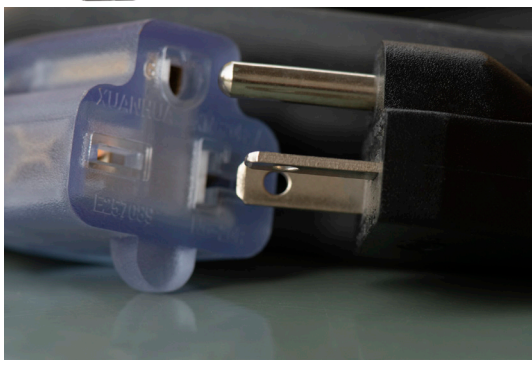

Some products have locking prongs, locking adapters require a twist to lock the adapter in place. They use curved metal prongs and lock into and out of place by twisting. Once twisted into place, they prevent accidental unplugging, secure the prongs to avoid water or other hazards touching the prongs, and provide peace of mind that your connections are safe.

Locking inlet adapters require a twist to lock the adapter in place. This adapter style prevents easy or accidental unplugging of the adapter from the power source. Some inlet boxes provide connection using a threaded ring you twist into place. The threaded ring prevents water or other liquids from entering the power source and causing a surge. A secure connection is essential when using a generator as a power source.

[ASL1420PBX] 20A LOCKING 4-PRONG L14-20

[ASL1430PBX] 30A LOCKING 4-PRONG L14-30

[ASL630PBX] L6-30 30A 250V 3-PRONG

[ASINSS2PBX] 50A LOCKING 4-WIRE CS6375/SS2-50

TIPS FROM TONY

Our transfer switch adapter for your inlet box comes with a black plastic threaded ring. It is an added feature for security. Different types of inlet boxes come with or without threads for security. To add this ring to your new adapter, you need a hair dryer or heat gun to heat one side of the adapter. Use the heat to soften the adapter allowing you to slip the ring on or off as needed. Work from one side to the next in a circular pattern. Be careful not to heat the adapter until it smokes, that is too long.

The 20 Amp indoor/outdoor extension cord has an anti-cold weather jacket staying flexible during extreme temps.

CUSTOMER FAVORITES

ADL630620

This AC WORKS® brand locking adapter is very durable with a compact design. It is a NEMA L6-30P to NEMA 6-20R. The NEMA L6-30P is a 30 Amp, 250 Volt, three prong male plug. The NEMA 6-20R is a 20 Amp, 250 Volt, T-blade female connector. The product is heavy-duty, compact, and contains nickel-plated plugs and terminals to prevent rusting.