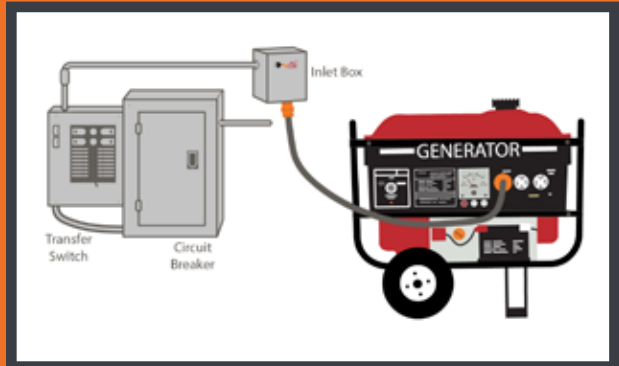

TEMPORARY POWER SOLUTIONS

TRANSFER SWITCH INLET BOX L5-30

ASINL530P-FC

| Rating | Pin Configuration Male Power Source | Compact Adapter | Flexible Adapter |
|--------|--|-----------------|------------------|
| 15A | 125V 5-15 | AD515L530 | S515L530-018 |
| | 125V 5-20 | AD520L530 | S520L530-018 |
| 20A | 125V L5-20 | ADL520L530 | L520L530-018 |
| | 125V TT30P | ADTTL530 | TT30L530-018 |
| 30A | 125V/250V L14-30 | ADL1430L530 | L1430L530-018 |

Plug one end of your cable into the generator and the other end into your **AC WORKS®** adapter. Plug the adapter into the inlet box. The inlet box is wired to the transfer switch, which is wired to your circuit breaker or chosen power load.