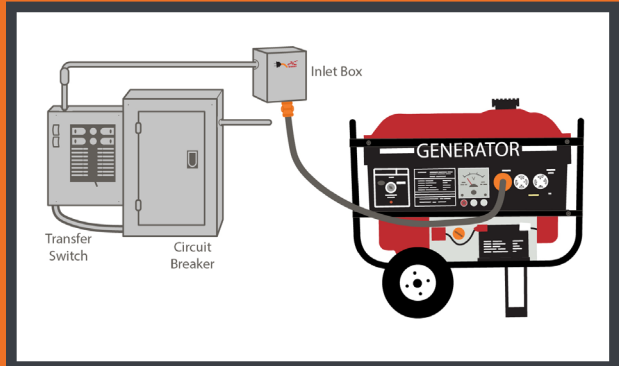

TEMPORARY POWER SOLUTIONS

TRANSFER SWITCH INLET BOX L5-30

ASL530PBX

Rating	Pin Configuration Male Power Source	Compact Adapter	Flexible Adapter
15A	125V 	AD515L530	S515L530-018
	125V 	AD520L530	S520L530-018
20A	125V 	ADL520L530	L520L530-018
	125V 	ADTTL530	TT30L530-018
30A	125V 	ADL1430L530	L1430L530-018
	125/ 250V 		

EXTENSION CORD SETS

NEMA L6-30P

L630PR
Available in 10, 25, 50, 75, 100 feet.

NEMA L14-30P

L1430PR
Available in 10, 25, 50, 75, 100 feet.

NEMA SS1-50P

SS1PR
Available in 10, 25, 50, 75, 100 feet.

NEMA SS2-50P

TESS2
Available in 10, 25, 50, 75, 100 feet.

TRANSFER SWITCH INLET BOX CS6365

A550APBX

Rating	Pin Configuration Male Power Source	Compact Adapter	Flexible Adapter
15A	125V 	ADTE515	TESS15-018
20A	125/ 250V 	ADTEL1420	TEL1420-018
	125V 	ADTEL530	TEL530-018
30A	125/ 250V 	ADTEL1430	TEL1430-018
	125/ 250V 		

Plug one end of your cable into the generator and the other end into your AC WORKS® adapter. Plug the adapter into the inlet box. The inlet box is wired to the transfer switch, which is wired to your circuit breaker or chosen power load.

If you have questions regarding the connection of AC WORKS® inlet box or power adapters, please contact our customer service team. Our customer service is available 24/7 every day. If you are unsure about your electrical contact a certified electrician to install the inlet box for you.

Visit us on Facebook @ACWorksConnector
Follow us on Twitter @AC_Connectors
Subscribe to our YouTube Channel: AC WORKS®

NEED HELP?

24/7 Customer Service (414) 434-2220
Text Questions to (414) 323-3240
Email: Info@ACConnectors.com
To Purchase: www.ACWORKS.com
Version 11, ©2019 Cordtec Power Corp.