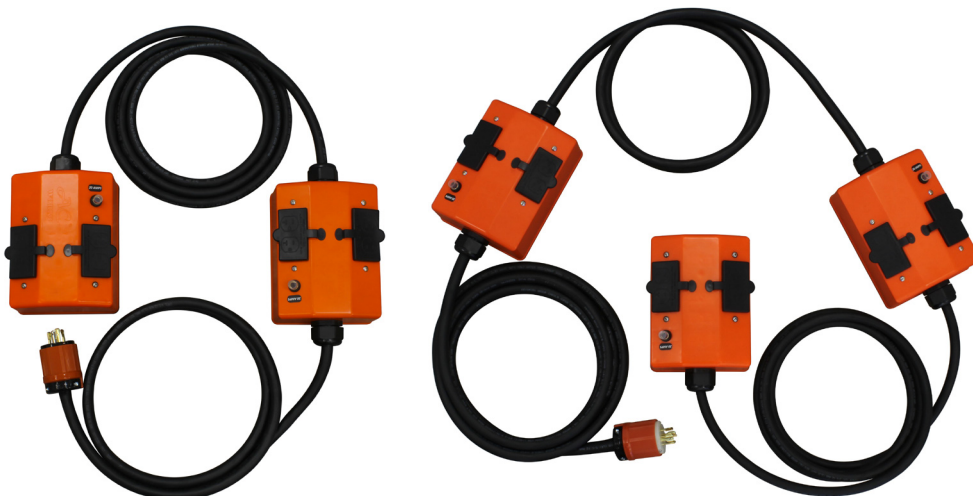

AC WORKS
News article feature.

Featured Products continued.

Customer Favorites.

Discounts.

Industry News

Behind the Scenes.

Upcoming Events and Tradeshow.

PAGE ONE

PAGE TWO

PAGE THREE

COVER STORY

Power Distribution Using the Stringer Method

Stringer PDUs are designed for scenarios where multiple boxes with multiple outlets are needed, making them perfect for events like tradeshow, conventions, public markets, fairs, and more.

This is possible using our **PDU Outlet Box** line of products with stringer features. One of the key advantages of these stringer PDUs is that each box is connected to a separate hot wire and equipped with its own circuit breaker.

With more than one box connected to one power source you can create custom setups with different lead or cord lengths between each box, as needed. We offer a variety of options with many different plugs. Because each box has its own circuit breaker, multiple boxes will run, while only tripping power to the one box that might become overloaded. This means you don't have to worry about your neighbor cutting off your power with an overload.

This same rule applies regardless of whether you have a PDU outlet box with two or more boxes. If you do trip the breaker, all you have to do is reset to get the power back to your box.

Whether you're in the middle of a tradeshow or powering outdoor work, these solutions offer reliability, convenience, and flexibility.