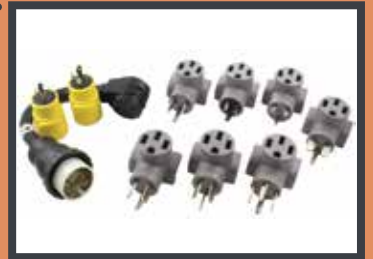

KIT CONTENTS

EV1030MS 3-Prong Dryer
EV1430MS 4-Prong Dryer
EVTT30MS 30A RV Outlet
RVL1420MS 20A Generator
RVL1430MS 30A Generator

EV650MS Welder Outlet
EV630MS Commercial HVAC
EVL630MS 30A Industrial
EV1050MS Dryer/Welder
SS21450-018 50A Shore Dock
INCLUDING ALL OF EVKIT01