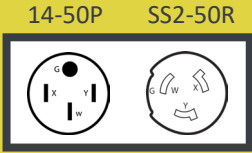

RV MARINE AND FOOD TRUCK

POWER CORDS

Replacement for original 30 Amp RV cord.

MALE SIDE

TTML530-025
25-Feet in length.

FEMALE SIDE

Replacement for original 50 Amp RV cord.

MALE SIDE

S1450SS2-015
15-Feet in length.

FEMALE SIDE

RV GENERATOR ADAPTERS

RATING	PIN/NEMA	COMPACT	PART NUMBER	FLEXIBLE 18"	PART NUMBER	CORD SETS
20 Amp 125 Volt	L5-20P TT-30R		RVL520TT		RVL520TT-018	L520PR Available in 10, 25, 50, 75 and 100 feet.
30 Amp 125 Volt	L5-30P TT-30R		RVL530TT		RVL530TT-018	L530PR Available in 10, 25, 50, 75 and 100 feet.
20 Amp 125 Volt	L14-20P TT-30R		RVL1420TT		RVL1420TT-018	L1420PR Available in 10, 25, 50, 75 and 100 feet.
20 Amp 125/250 Volt	L14-20P 14-50R		RVL14201450		EVL1420MS-018	L1420PR Available in 10, 25, 50, 75 and 100 feet.
30 Amp 125 Volt	L14-30P TT-30R		RVL1430TT		RVL1430TT-018	L1430PR Available in 10, 25, 50, 75 and 100 feet.
30 Amp 125/250 Volt	L14-30P 14-50R		RVL14301450		EVL1430MS-018	L1430PR Available in 10, 25, 50, 75 and 100 feet.