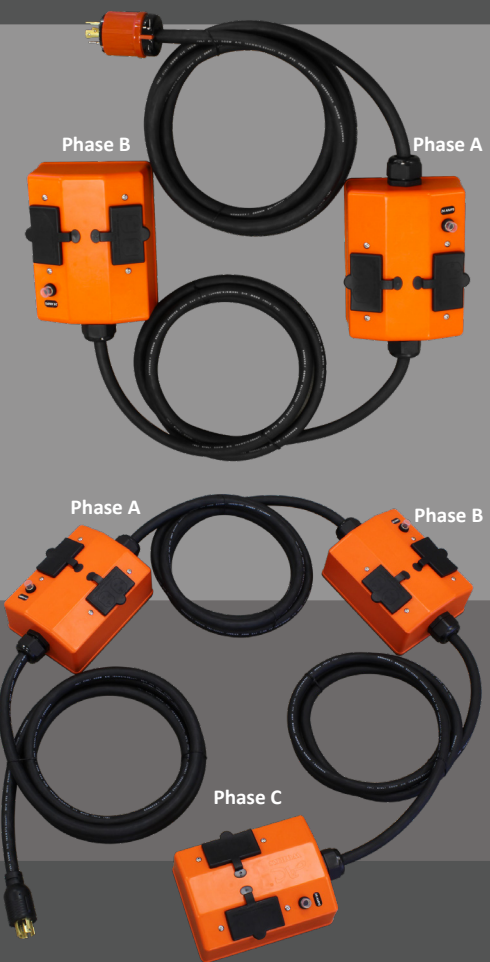

PDU OUTLET BOX

AC WORKS®

Power Distribution with GFCI Outlets and Overload Breakers

(2) GFCI outlets with protective covers.

	MALE PIN CONFIGURATION	PART NUMBER	LENGTH	BREAKER PER BOX
20 AMPS		S520PDU 20A 125V SOOW 12 Gauge	1.5, 10, 25, & 50FT	(1) 20A
		L520PDU 20A 125V SOOW 12 Gauge	1.5, 10, 25, & 50FT	(1) 20A
		L1420PDU 20A 125/250V SOOW 10 Gauge (1.5ft) SOOW 12 Gauge	1.5, 10, 25, & 50FT	(2) 20A
		L2120PDU 20A 120/208V SOOW 10 Gauge (1.5ft) SOOW 12 Gauge	1.5, 10, 25, & 50FT	(2) 20A
30 AMPS		L530PDU 30A 125V SOOW 10 Gauge	1.5, 10, 25, & 50FT	(1) 24A
		TT30PDU 30A 125V SOOW 10 Gauge	1.5, 10, 25, & 50FT	(1) 24A
		S1430PDU 30A 125/250V SOOW 10 Gauge (1.5FT) STW 10 Gauge	1.5, 10, 25, & 50FT	(2) 24A
		L1430PDU 30A 125/250V SOOW 10 Gauge	1.5, 10, 25, & 50FT	(2) 24A
		L2130PDU 30A 120/208V SOOW 10 Gauge	1.5, 10, 25, & 50FT	(2) 24A
50 AMPS		S1450PDU 50A 125/250V SEOW 8 Gauge (1.5FT) SOOW 10 Gauge	1.5, 10, 25, & 50FT	(2) 24A
		SS2PDU 50A 125/250V SOOW 10 Gauge	1.5, 10, 25, & 50FT	(2) 24A

NEED HELP?

24/7 Customer Service (414) 434-2220
 Text Questions to (414) 323-3240
 Email to info@ACConnectors.com
 To Purchase www.ACWORKS.com
 Version 2 ©2023 Cordtec Power Corp.

AC[®]
WORKS 1

NEMA PIN CONFIGURATION	PART NUMBER	LENGTH PER BOX	BREAKER PER BOX
------------------------	-------------	----------------	-----------------

	NEMA L14-20 20A 125/250V SOOW 10 Gauge (1.5FT) SOOW 12 Gauge	L1420PDU-010-AB	10FT	(1) 20A
	NEMA 14-30 30A 125/250V STW 10 Gauge	S1430PDU-010-AB	10FT	(1) 24A
	NEMA L14-30 30A 125/250V SOOW 10 Gauge	L1430PDU-010-AB	10FT	(1) 24A
	NEMA 14-50 50A 125/250V SOOW 8 Gauge	S1450PDU-010-AB	10FT	(2) 20A
	NEMA SS2-50 50A 125/250V SOOW 8 Gauge	SS2PDU-010-AB	10FT	(2) 20A
 3-Phase	NEMA L21-20 20A 120/208V 5-Wire SOOW 12 Gauge	L2120PDU-10-ABC	10FT	(1) 20A
 3-Phase	NEMA L21-30 30A 120/208V 5-Prong SOOW 10 Gauge	L2130PDU-10-ABC	10FT	(1) 24A