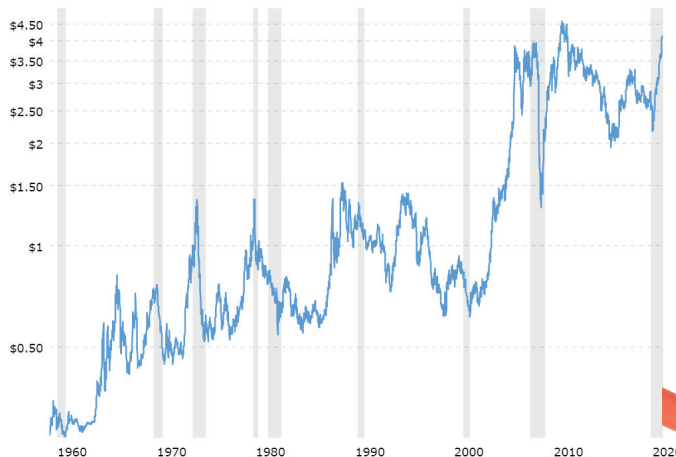

INDUSTRY NEWS

Copper prices are currently the highest they have been in several years. We are over $4 per pound not too far off from the peak of $4.58 in January of 2011. We carry over 600 unique products containing copper, although values are on the rise, we are only adjusting the prices for a small chunk of them. We are still trying to keep the customer in mind but you may see a price increase for our larger, bulkier, or longer cords. On the other hand, we have not increased the pricing on our compact adapters, flexible adapters, and wiring devices. If you have any questions on this topic please reach out to one of our sales engineers.