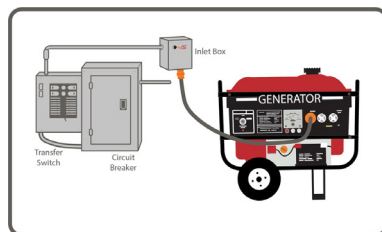

IMPORTANT NEWS FROM AC WORKS® *Power Outage Options*

Spring has sprung and so have the severe weather alerts. This time of year brings storms and power outages annually and this year is no different. Visit our website to download our product sheets to see which products we have available to help you get the lights back on.

www.ACWORKS.com

Residential
Product Download