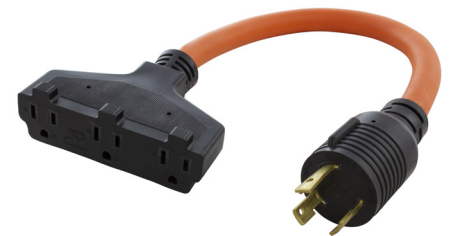

## FEATURED PRODUCTS

This AC WORKS® brand Power Distribution Cord [L530W515] is a durable Power Cord. The cord is a NEMA L5-30P to (3) NEMA 5-15R outlets. The NEMA L5-30P is a 30 Amp, 125 Volt 3-Prong locking plug. The NEMA 5-15R is a 15 Amp regular household female connector. The connector end is a straight-blade household style.

- NEMA L5-30P to NEMA 5-15R
- NEMA L5-30P, 30A, 125V Locking Plug
- (3) NEMA 5-15R, 15A, 125V Female
- STW 10/3 30A Copper Wire with 600V Anti-Cold Weather Jacket

(Continued on page 2)

## FEATURED PRODUCTS

(Cont. Page 1)

This AC WORKS® brand locking power distribution cord [L1420F520-018] is a 1.5FT STW 10/4 in length and is heavy-duty. The adapter has a NEMA L14-20P 20 Amp 125/250 Volt 4-Prong locking plug to (4) NEMA 5-15/20R 20 Amp T-blade female connectors.