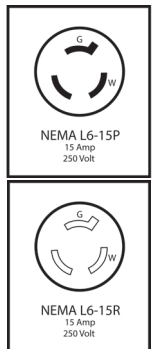

E-mail your questions to info@acconnectors.com

UPCOMING SHOWS

tradeshow, expo, and event news

HIMSS21: Las Vegas, NV | August 9-13, 2021

We are scheduled to attend HIMSS21 in Las Vegas, Nevada at the Sands Expo. You will find us in booth #8307. *HIMSS announced a floor plan change due to COVID however our booth number will stay the same.*

EWPTTE 2021: Milwaukee, WI | May 10-12, 2022

The Wisconsin Center District and Expo Productions Inc. has announced the Electrical Wire Processing Technology Expo *dates for 2022 are May 10-12, 2022 for EWPTTE.* Find us in booth #1916 next spring.

COVID-19 Coronavirus Statement

As all communities work diligently to best address COVID-19 (coronavirus), we want to maintain as safe an environment as possible. We will continue to operate as normal as possible during this challenging period and ask that staff and customers join us in observing best practice keeping as safe as possible.

NEW PRODUCT RELEASE

This AC WORKS® brand locking extension cord [L615PR] is popular for use with industrial construction. The cable is an SOOW, 12/3, 15 Amp copper wire with a 600 Volt rubber jacket. The jacket is anti-cold weather staying flexible and extreme temperatures. This product is backed by a 5-year limited warranty.

NEMA L6-15 Locking Extension Cord
SOOW, 12/3, 20 Amp Copper Wire
Anti-weather, Oils, Acids, and Chemicals
600 Volt Rubber Jacket
5-year Limited Warranty

IMPORTANT DATES TO REMEMBER

March

Employee Appreciation Day Mar 5
Day Light Savings Mar 14

April

Good Friday April 2
Easter April 4
Earth Day April 22