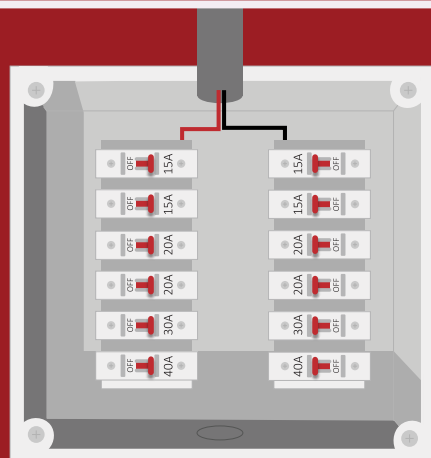

SCAN QR CODE TO LEARN MORE