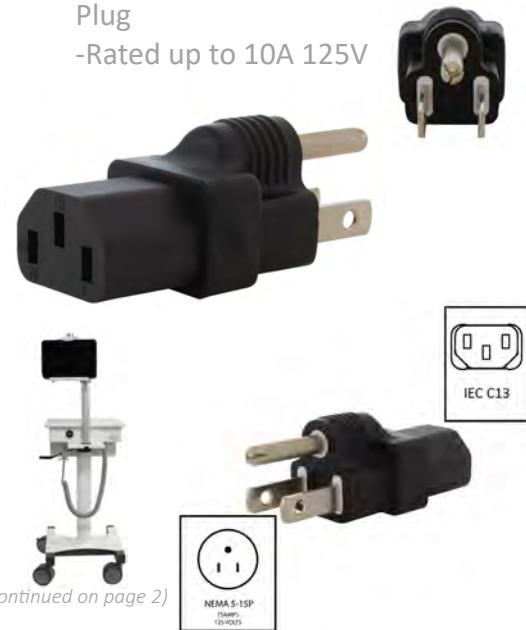

## NEW PRODUCTS

SKU: ADUSC13

This AC WORKS® compact adapter is a NEMA 5-15P to an IEC C13 and is rated, up to 10A and 125V.

- NEMA 5-15P to an IEC C13
- Safety Approvals: UL Recognized Components
- NEMA 5-15P, 15Amp, Household Plug
- Rated up to 10A 125V