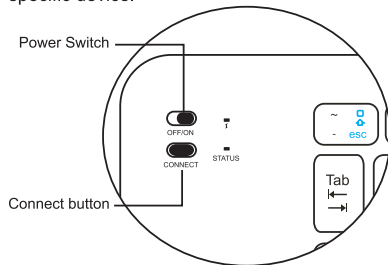

## Prepare your keyboard to connect:

1. Before using your TYPE Keyboard make sure it has a full battery.
2. Press the connect button, and the blue status light will turn on and begin to flash.
3. Now the keyboard is ready to be connected.
4. Go to 'Settings' on your device -> Bluetooth -> choose 'TYPE keyboard' on your list.
5. Review the next page for instruction on how to connect with your specific device.