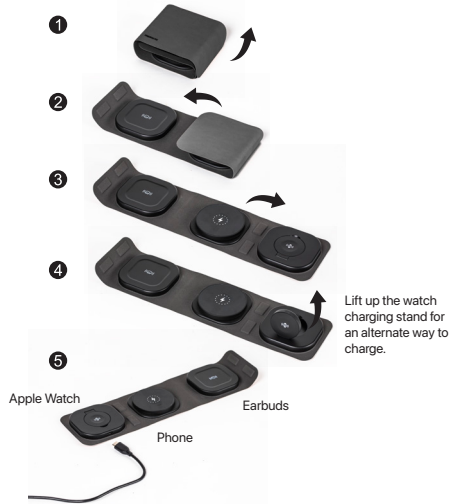

Instructions For Use

Specifications

Input	DC 5V/2A 9V/2A 12V/2A
Phone Output	5W/7.5W/10W/15W (Max)
Watch Output	2.5W
Earphone Output	3W
Product Standard	Qi
Charging Efficiency	>70%
Charging Distance	<8mm
Connector	Type-C
Frequency	110-205KHz

Included in packaging: Powerpad Pro, Manual, USB-C Charging Cable (AC adapter not included)

Caution: To avoid damage when using this product, please do not place foreign objects on the charging pad such as keys, coins, batteries, credit cards, jewelry, etc.