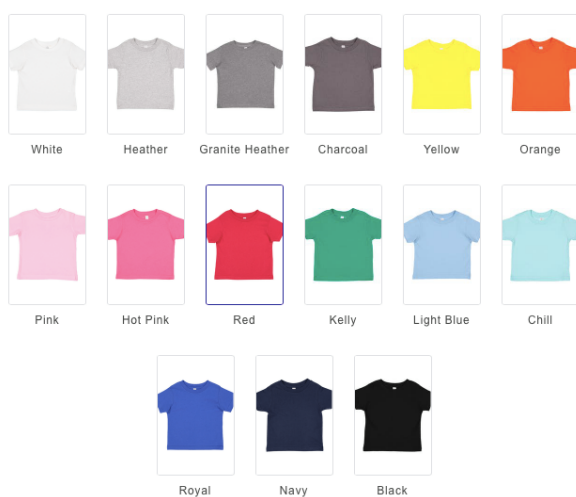

Shirt Guide

TEE SHIRT REFERENCE

INFANT

Sizes	6M	12M	18M	24M
Bust/Chest	10"	10-1/2"	11"	11-1/2"
FrontLengthHPS	13-1/2"	14"	14-1/2"	15"

← Kavio

Rabbit Skins →

(in inches)	6M	12M	18M	24M
Body Length	12 ½	13 ½	14 ½	15 ½
Body Width	10	11	12	13
Sleeve Length	3 ¾	4	4 ¼	4 ¾