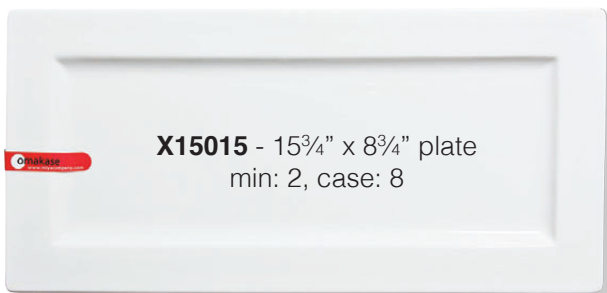

X15015 - 15¾" x 8¾" plate
min: 2, case: 8